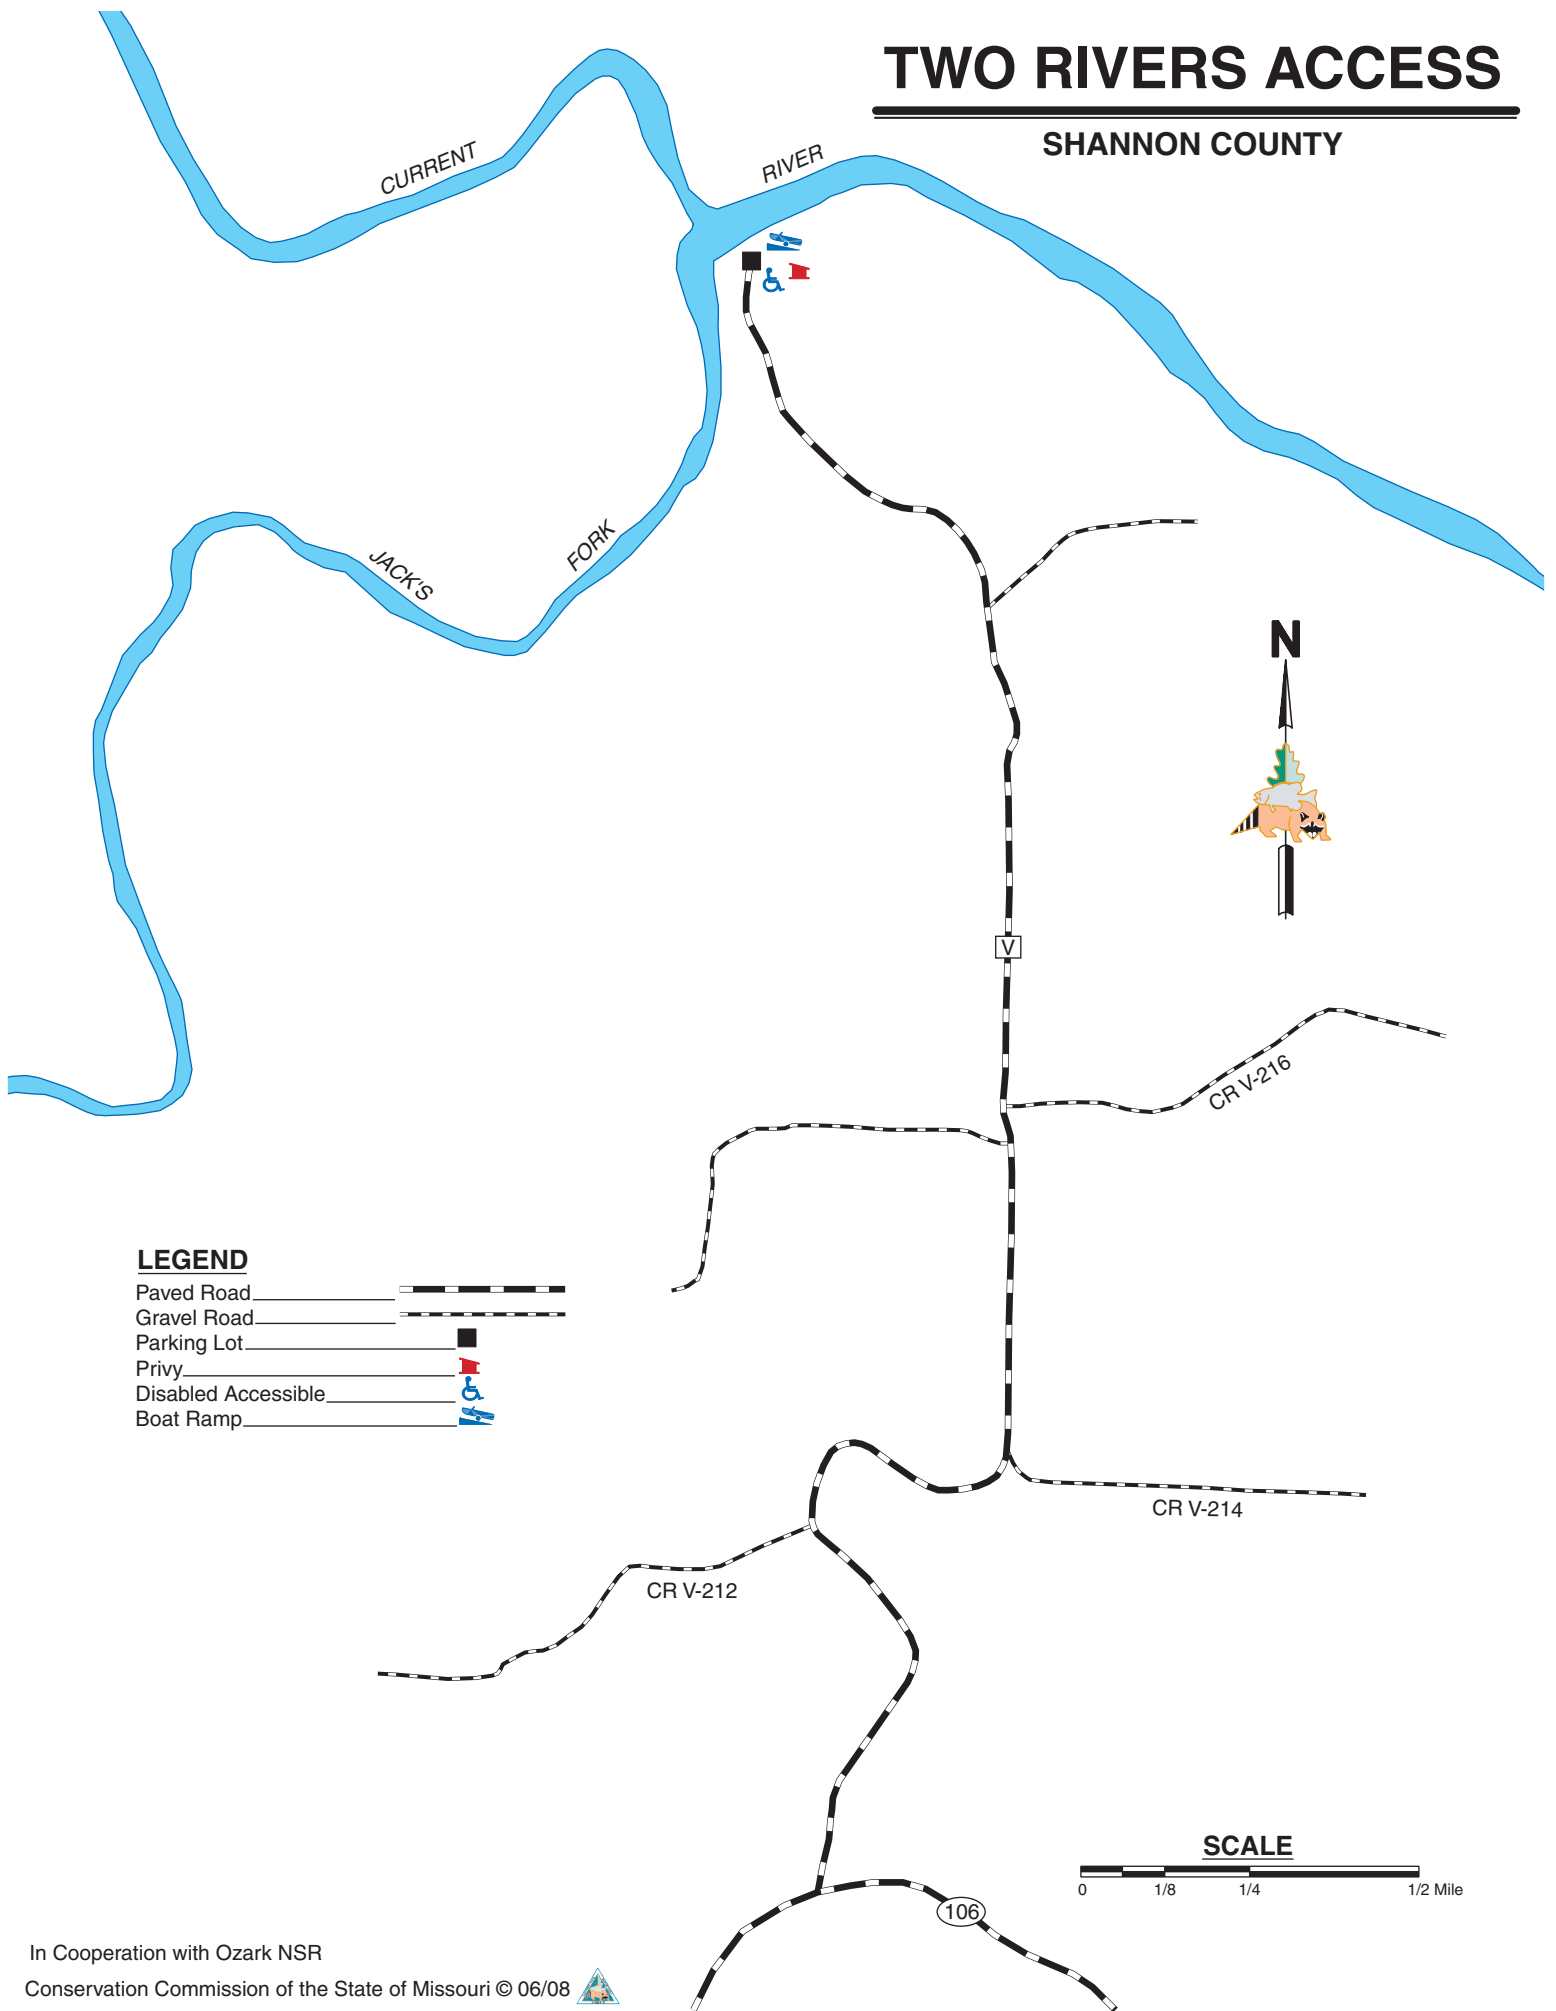

TWO RIVERS ACCESS

SHANNON COUNTY

LEGEND

- Paved Road
- Gravel Road
- Parking Lot
- Privy
- Disabled Accessible
- Boat Ramp

SCALE