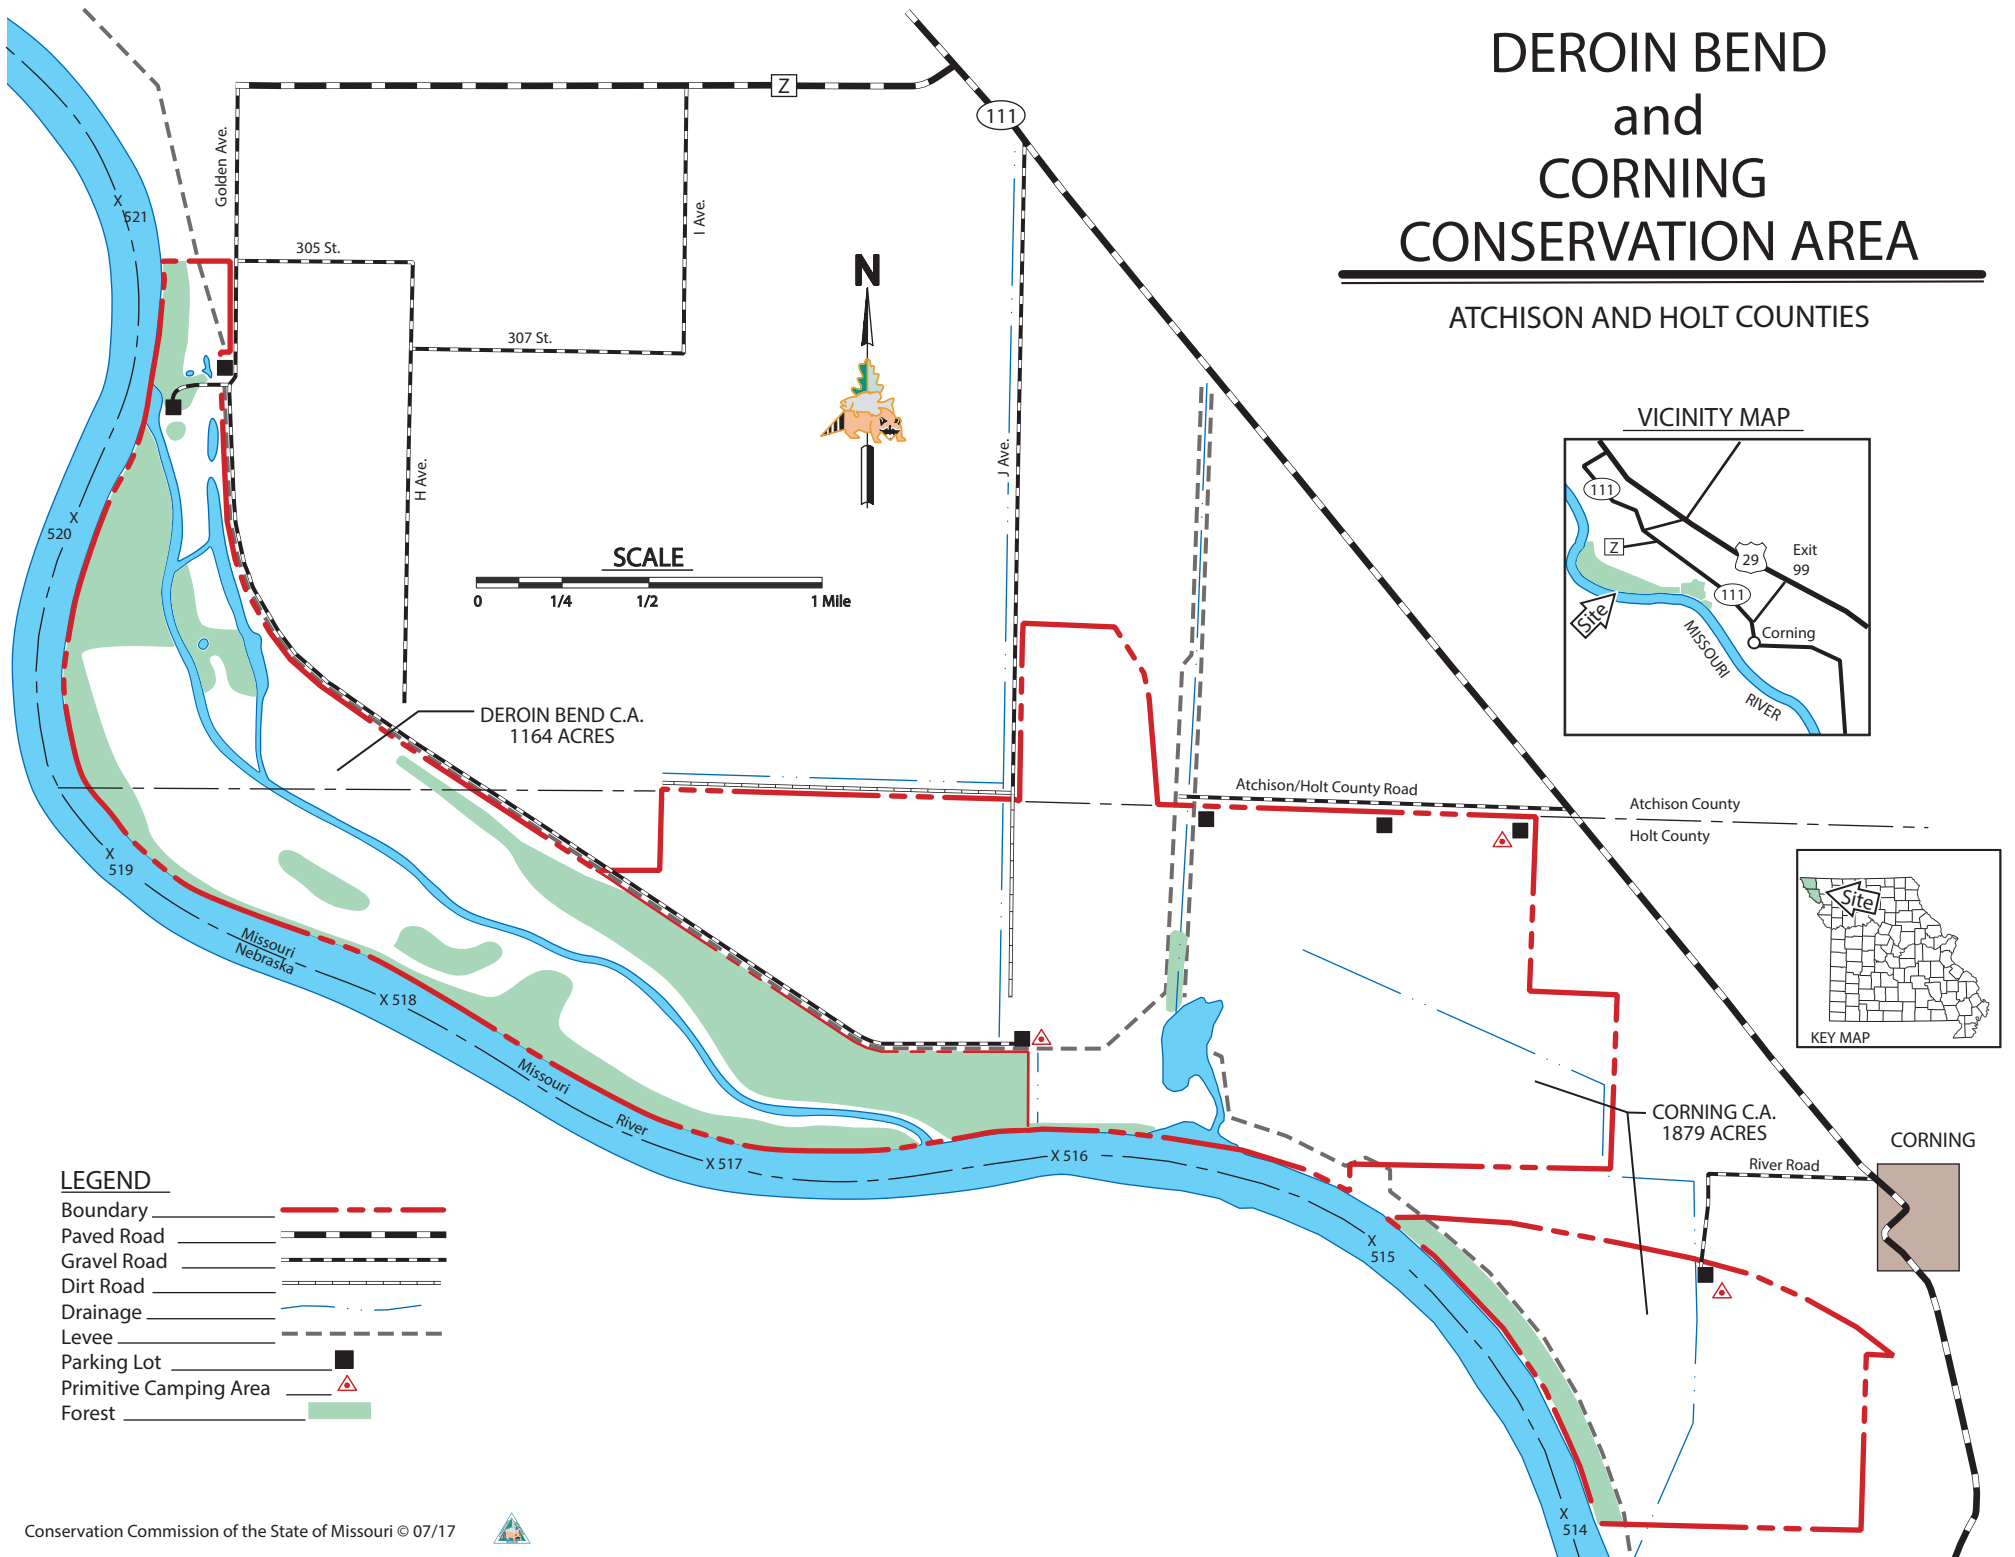

# DEROIN BEND and CORNING CONSERVATION AREA

ATCHISON AND HOLT COUNTIES

VICINITY MAP

**LEGEND**

- Boundary
- Paved Road
- Gravel Road
- Dirt Road
- Drainage
- Levee
- Parking Lot
- Primitive Camping Area
- Forest