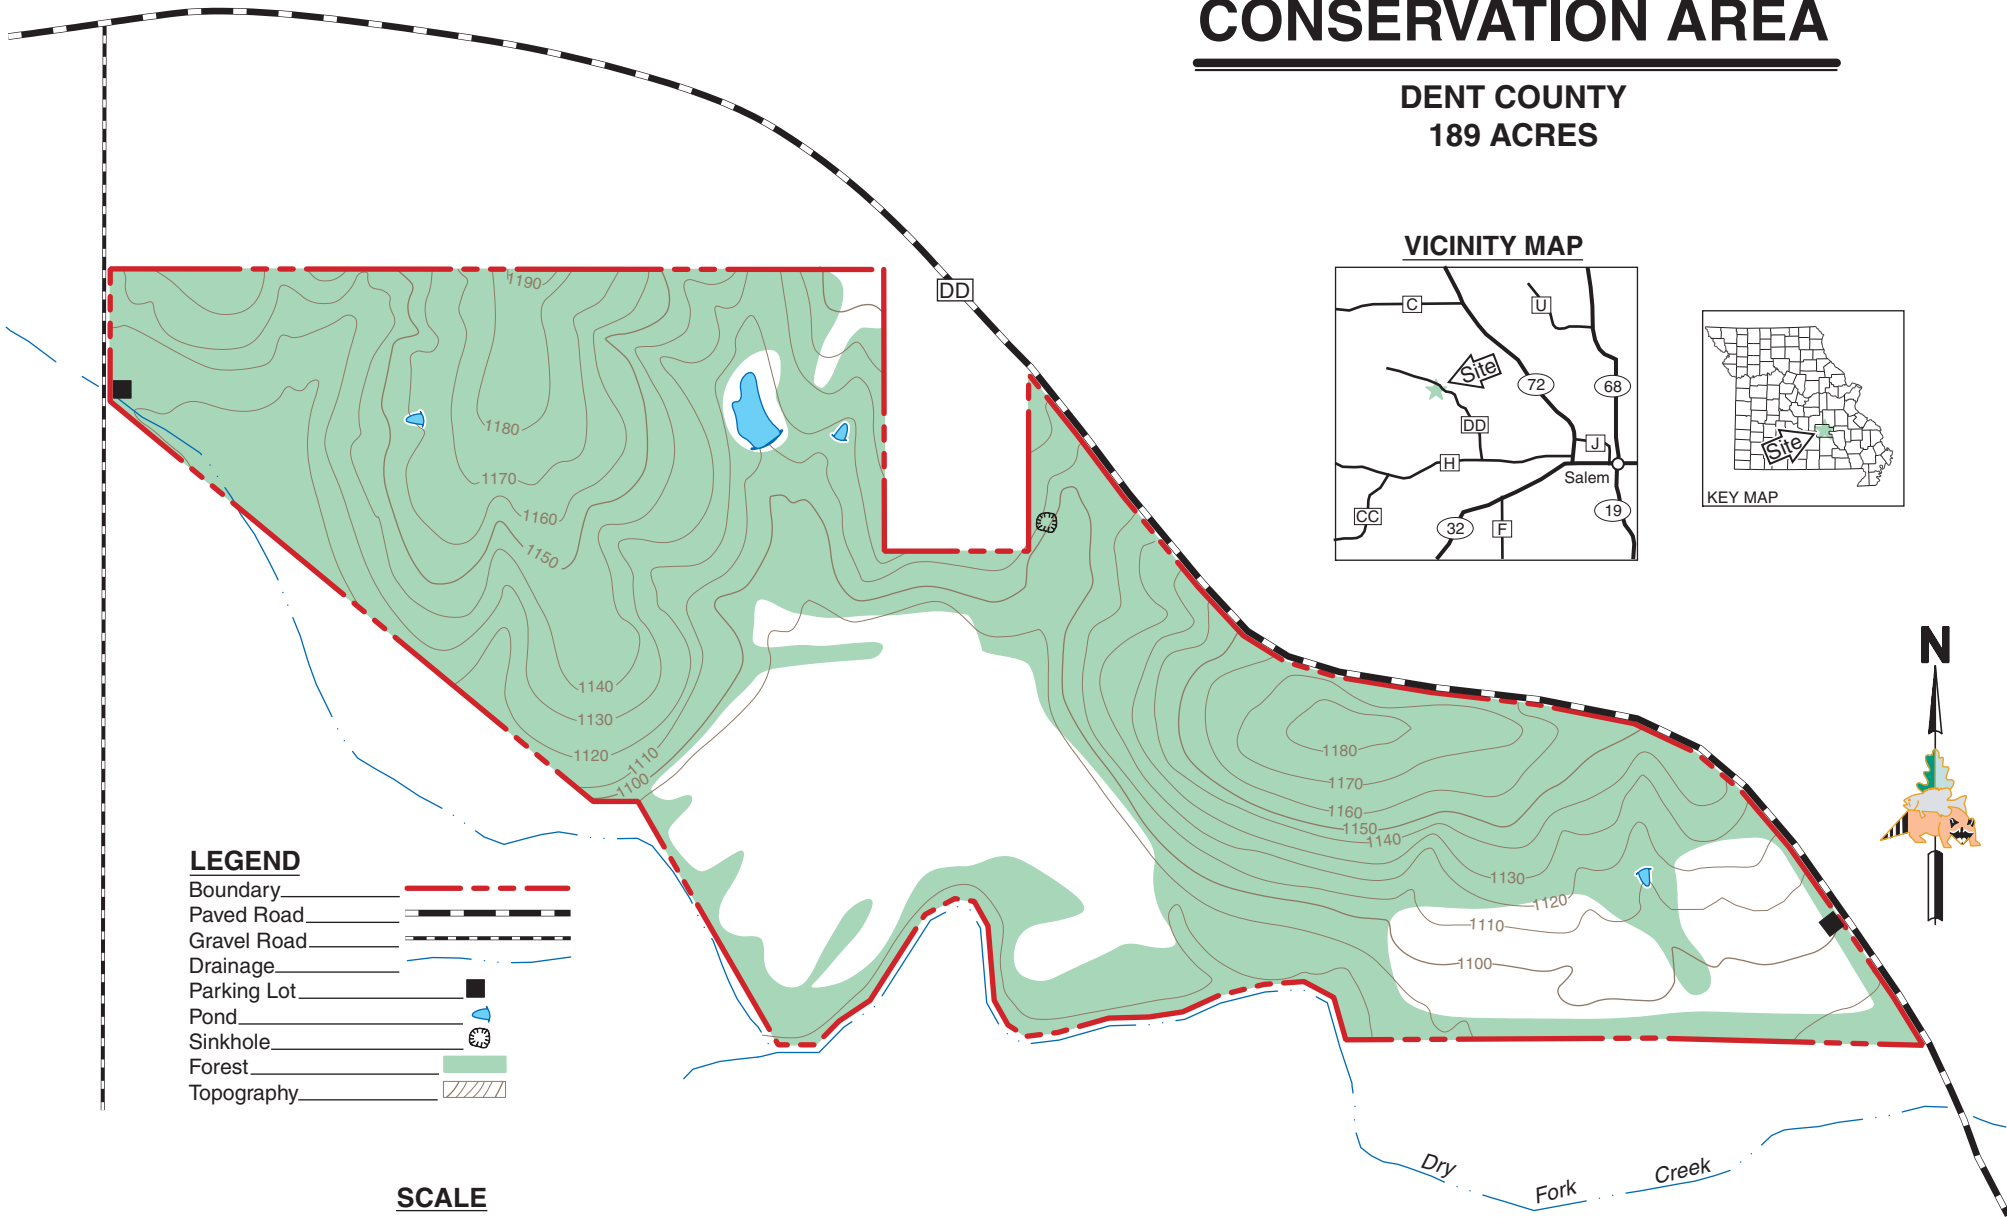

GERHILD and GRAHAM BROWN CONSERVATION AREA

DENT COUNTY
189 ACRES

VICINITY MAP

LEGEND

- Boundary
- Paved Road
- Gravel Road
- Drainage
- Parking Lot
- Pond
- Sinkhole
- Forest
- Topography

SCALE