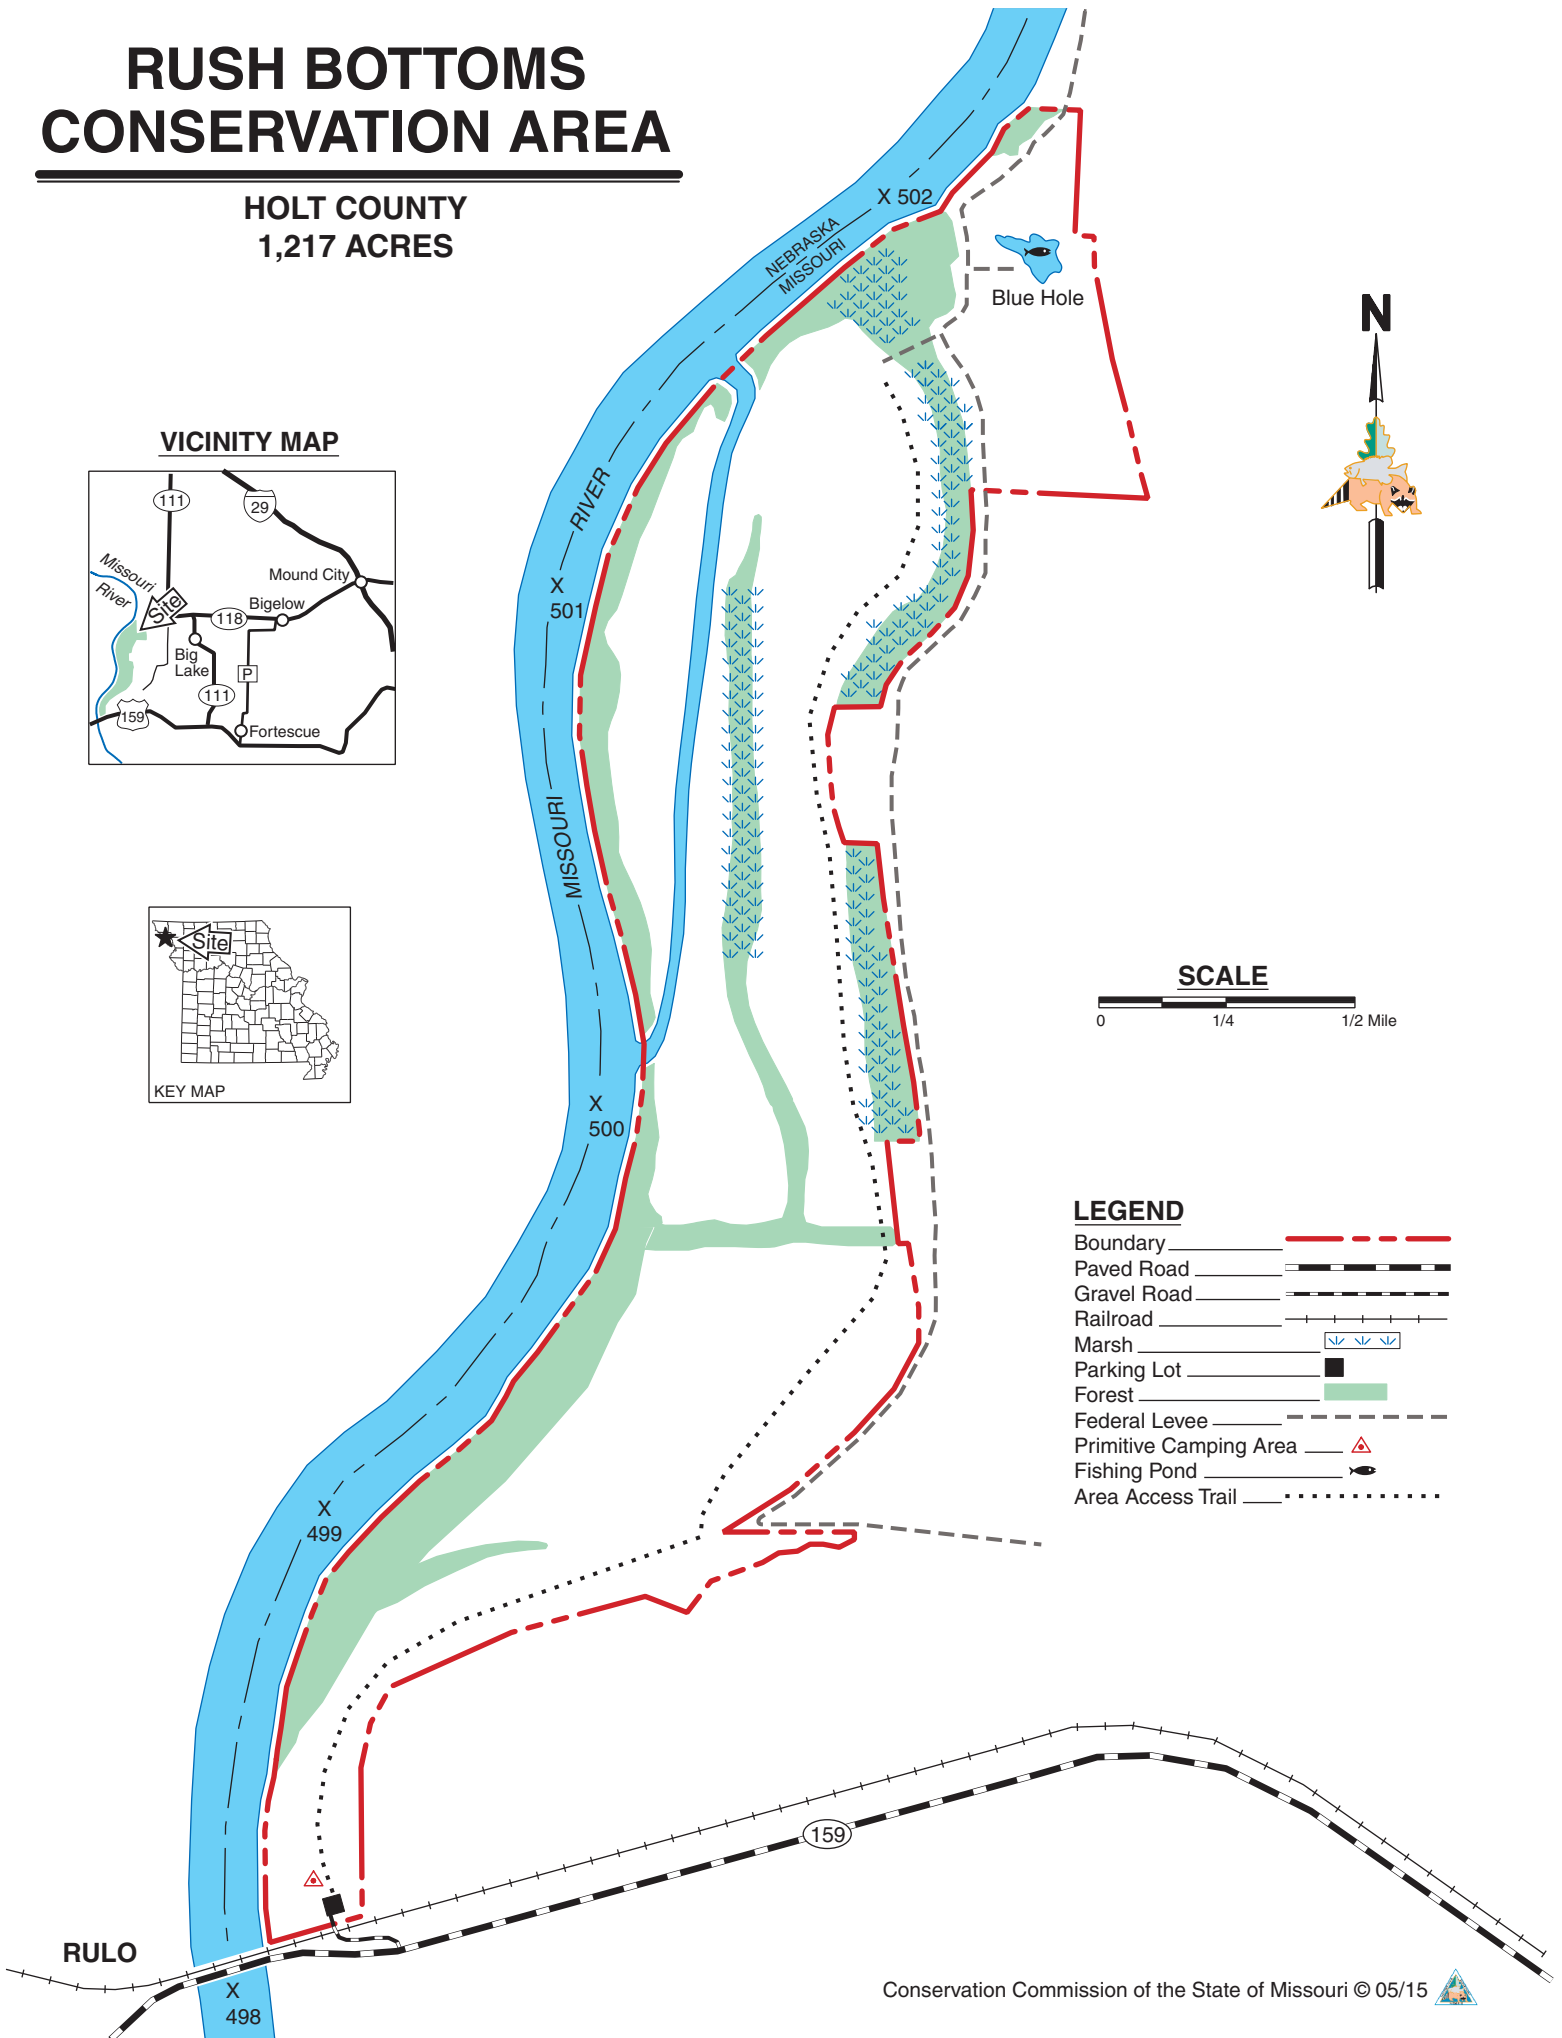

RUSH BOTTOMS CONSERVATION AREA

HOLT COUNTY
1,217 ACRES

VICINITY MAP

LEGEND

- Boundary
- Paved Road
- Gravel Road
- Railroad
- Marsh
- Parking Lot
- Forest
- Federal Levee
- Primitive Camping Area
- Fishing Pond
- Area Access Trail