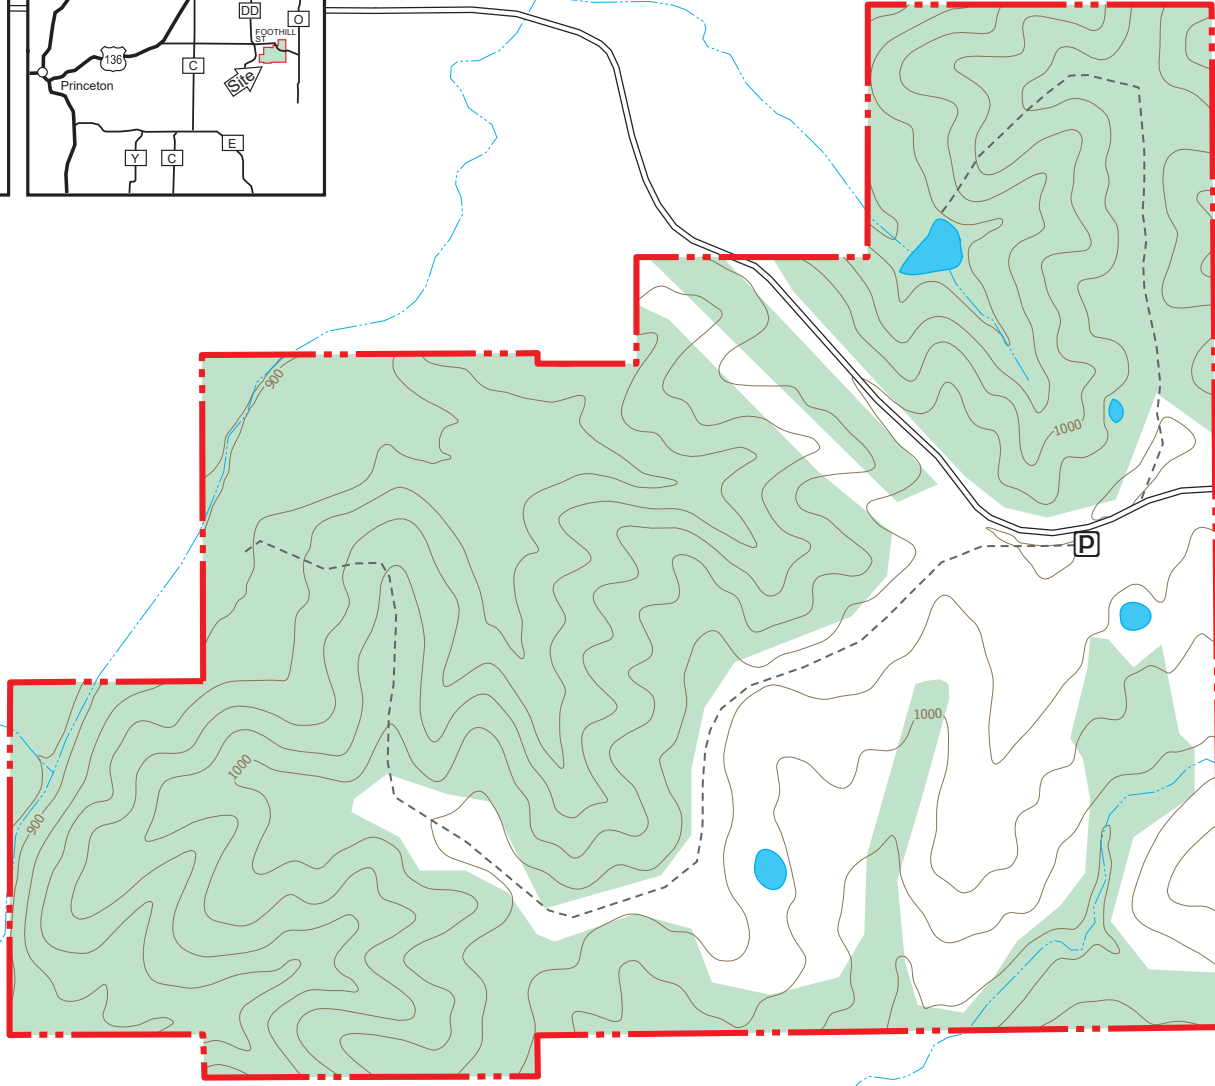

# VanDyke (Russell B, Hazel S and Arnold L) CA

Conservation Commission of the State of Missouri ©

FOOTHILL ST

### Legend

- Parking Lot
- MDC Land
- Non-MDC Road
- MDC Service Road
- Stream
- Elevation Contour, 20'
- Forest
- Waterbody

MAP DISCLAIMER: Although all data in this map have been compiled by the Missouri Department of Conservation, no warranty, expressed or implied, is made by the department as to the accuracy of the data and related materials. The act of distribution shall not constitute any such warranty, and no responsibility is assumed by the department in the use of these data or related materials.