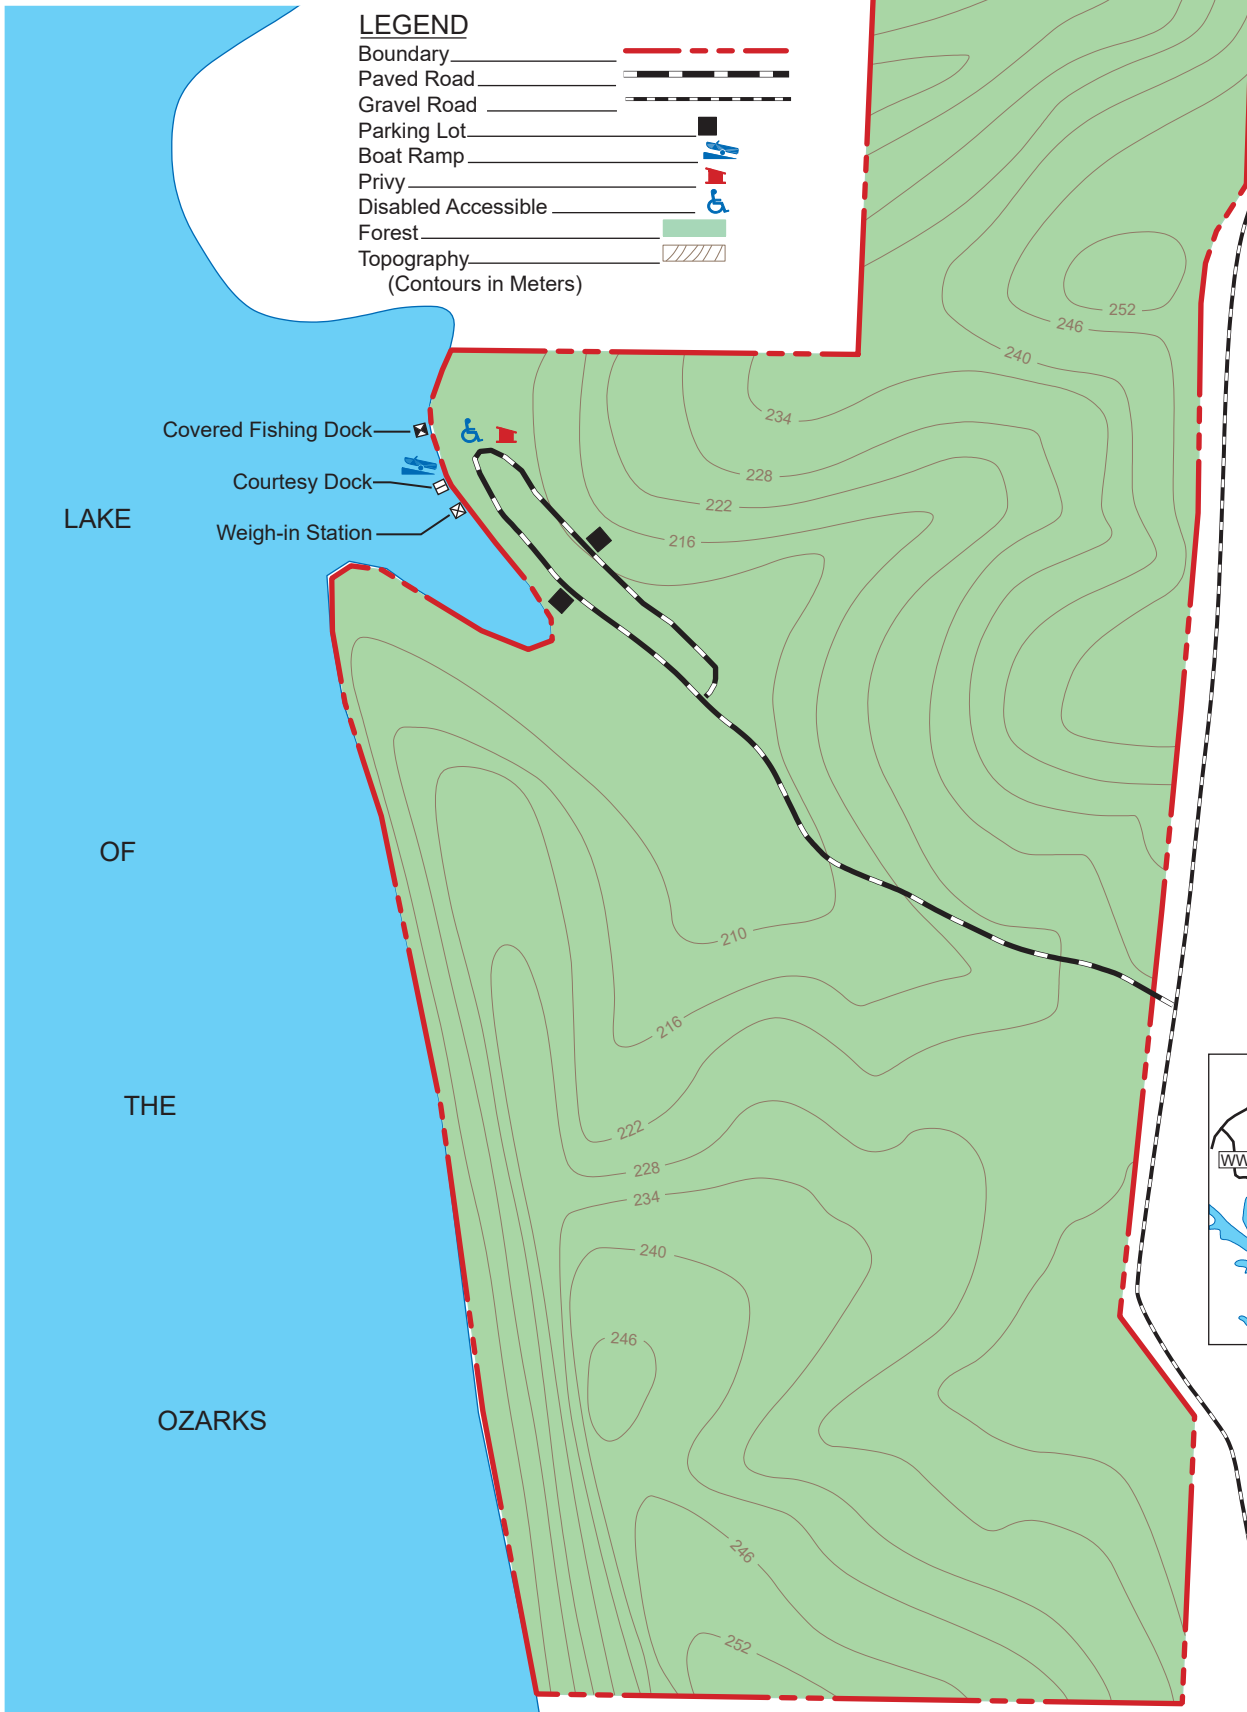

# WIGWAM SCHOOL ACCESS

MORGAN COUNTY  
78 ACRES

## LEGEND

- Boundary
- Paved Road
- Gravel Road
- Parking Lot
- Boat Ramp
- Privy
- Disabled Accessible
- Forest
- Topography (Contours in Meters)

LAKE  
  
OF  
  
THE  
  
OZARKS

Webb Loop

## SCALE