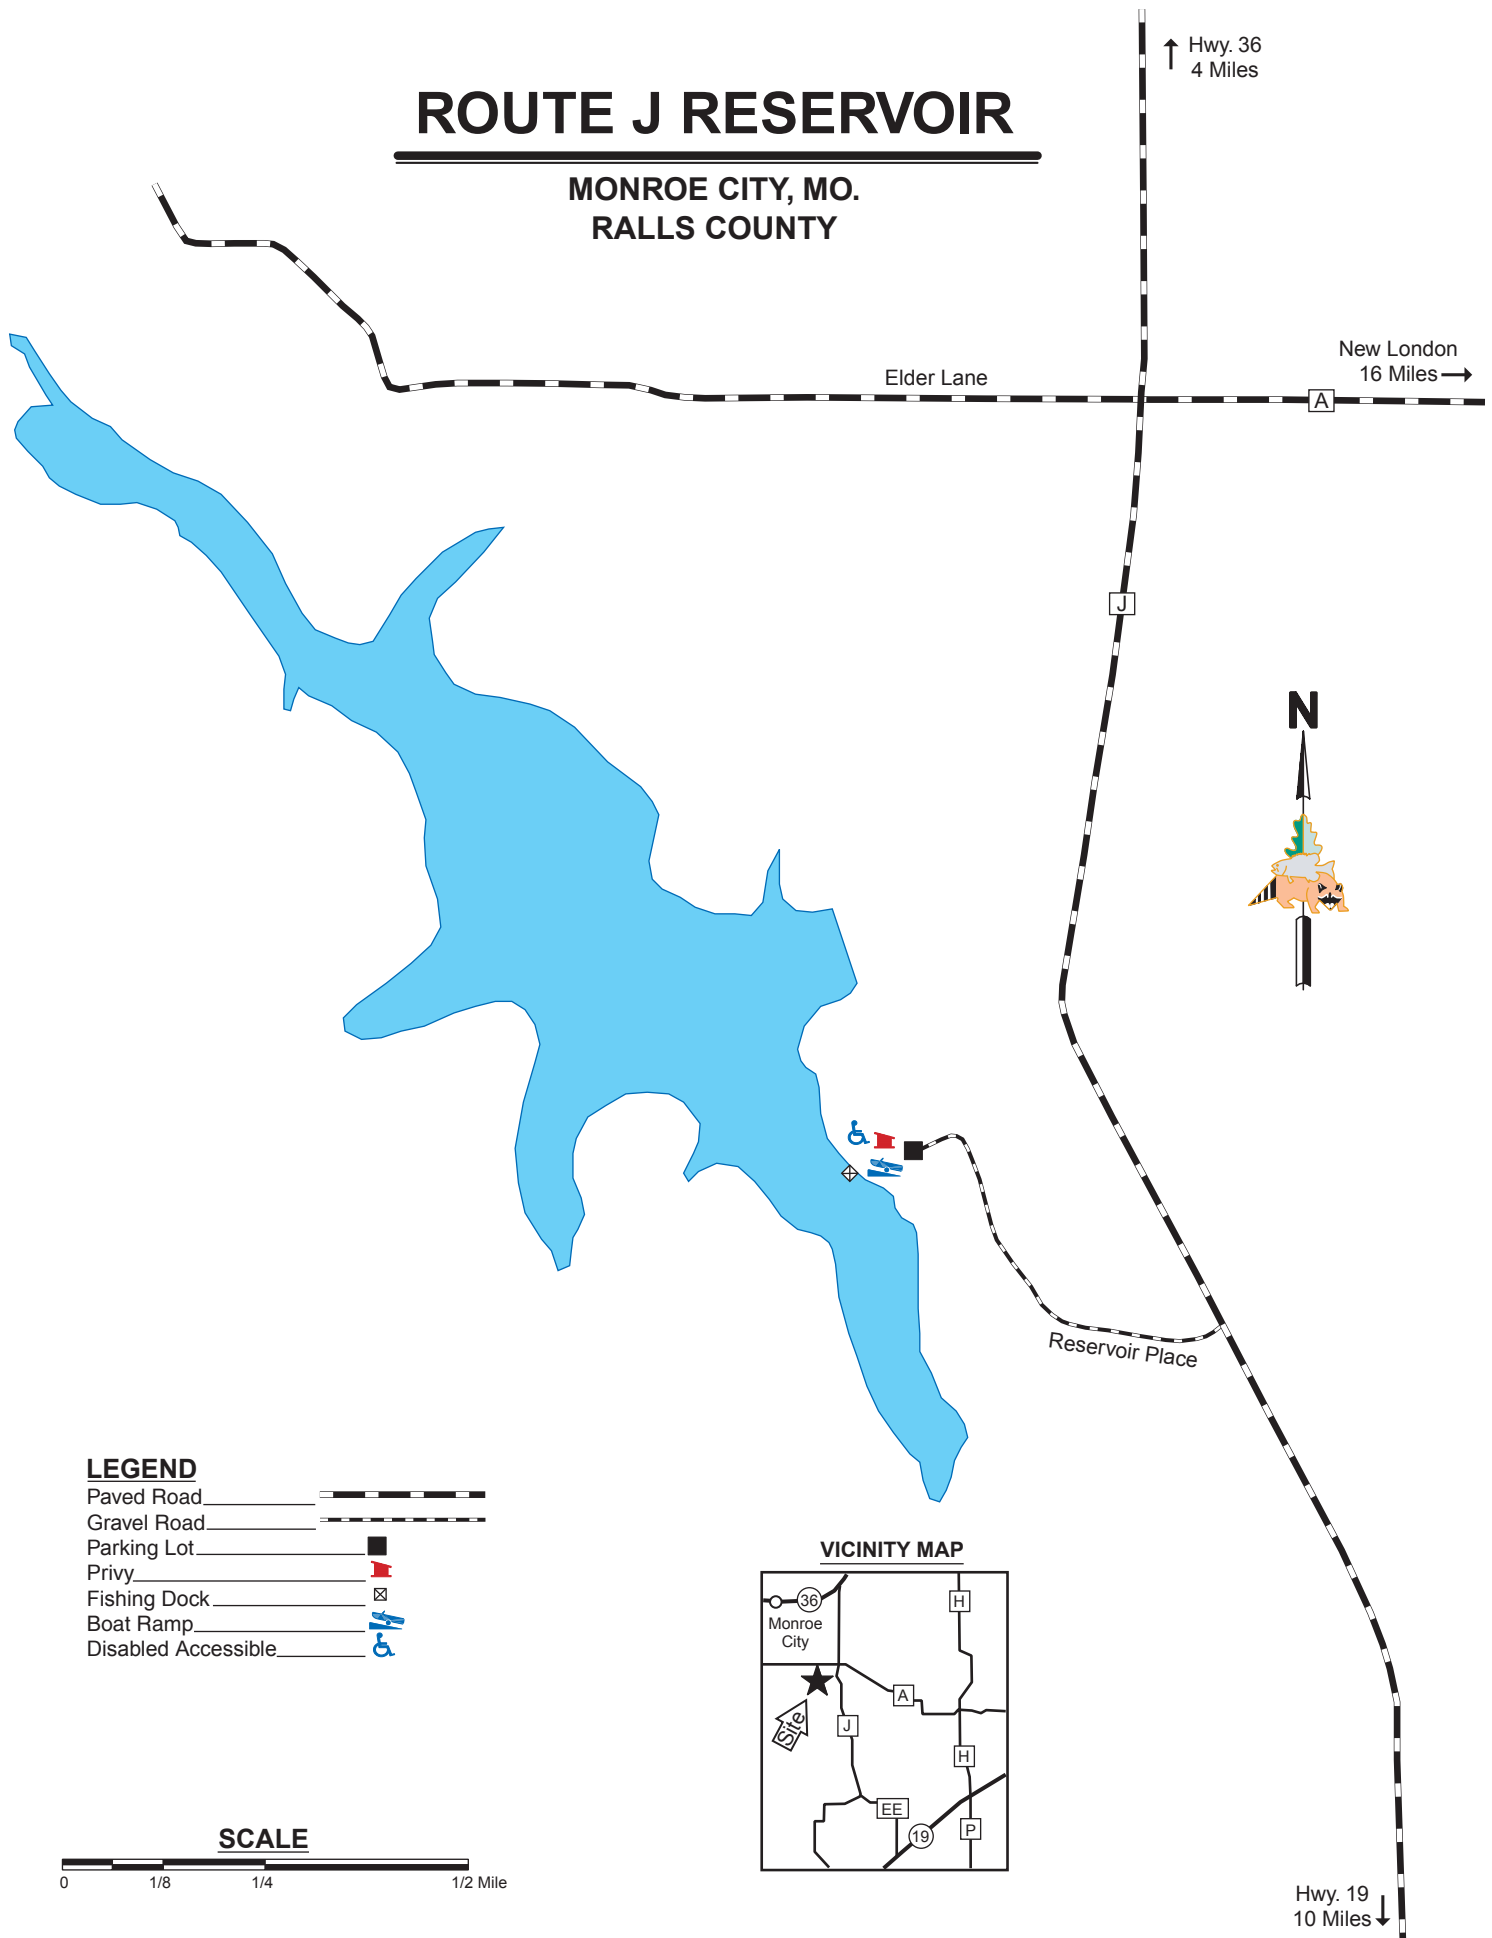

ROUTE J RESERVOIR

MONROE CITY, MO.
RALLS COUNTY

LEGEND

- Paved Road
- Gravel Road
- Parking Lot
- Privy
- Fishing Dock
- Boat Ramp
- Disabled Accessible

SCALE

VICINITY MAP