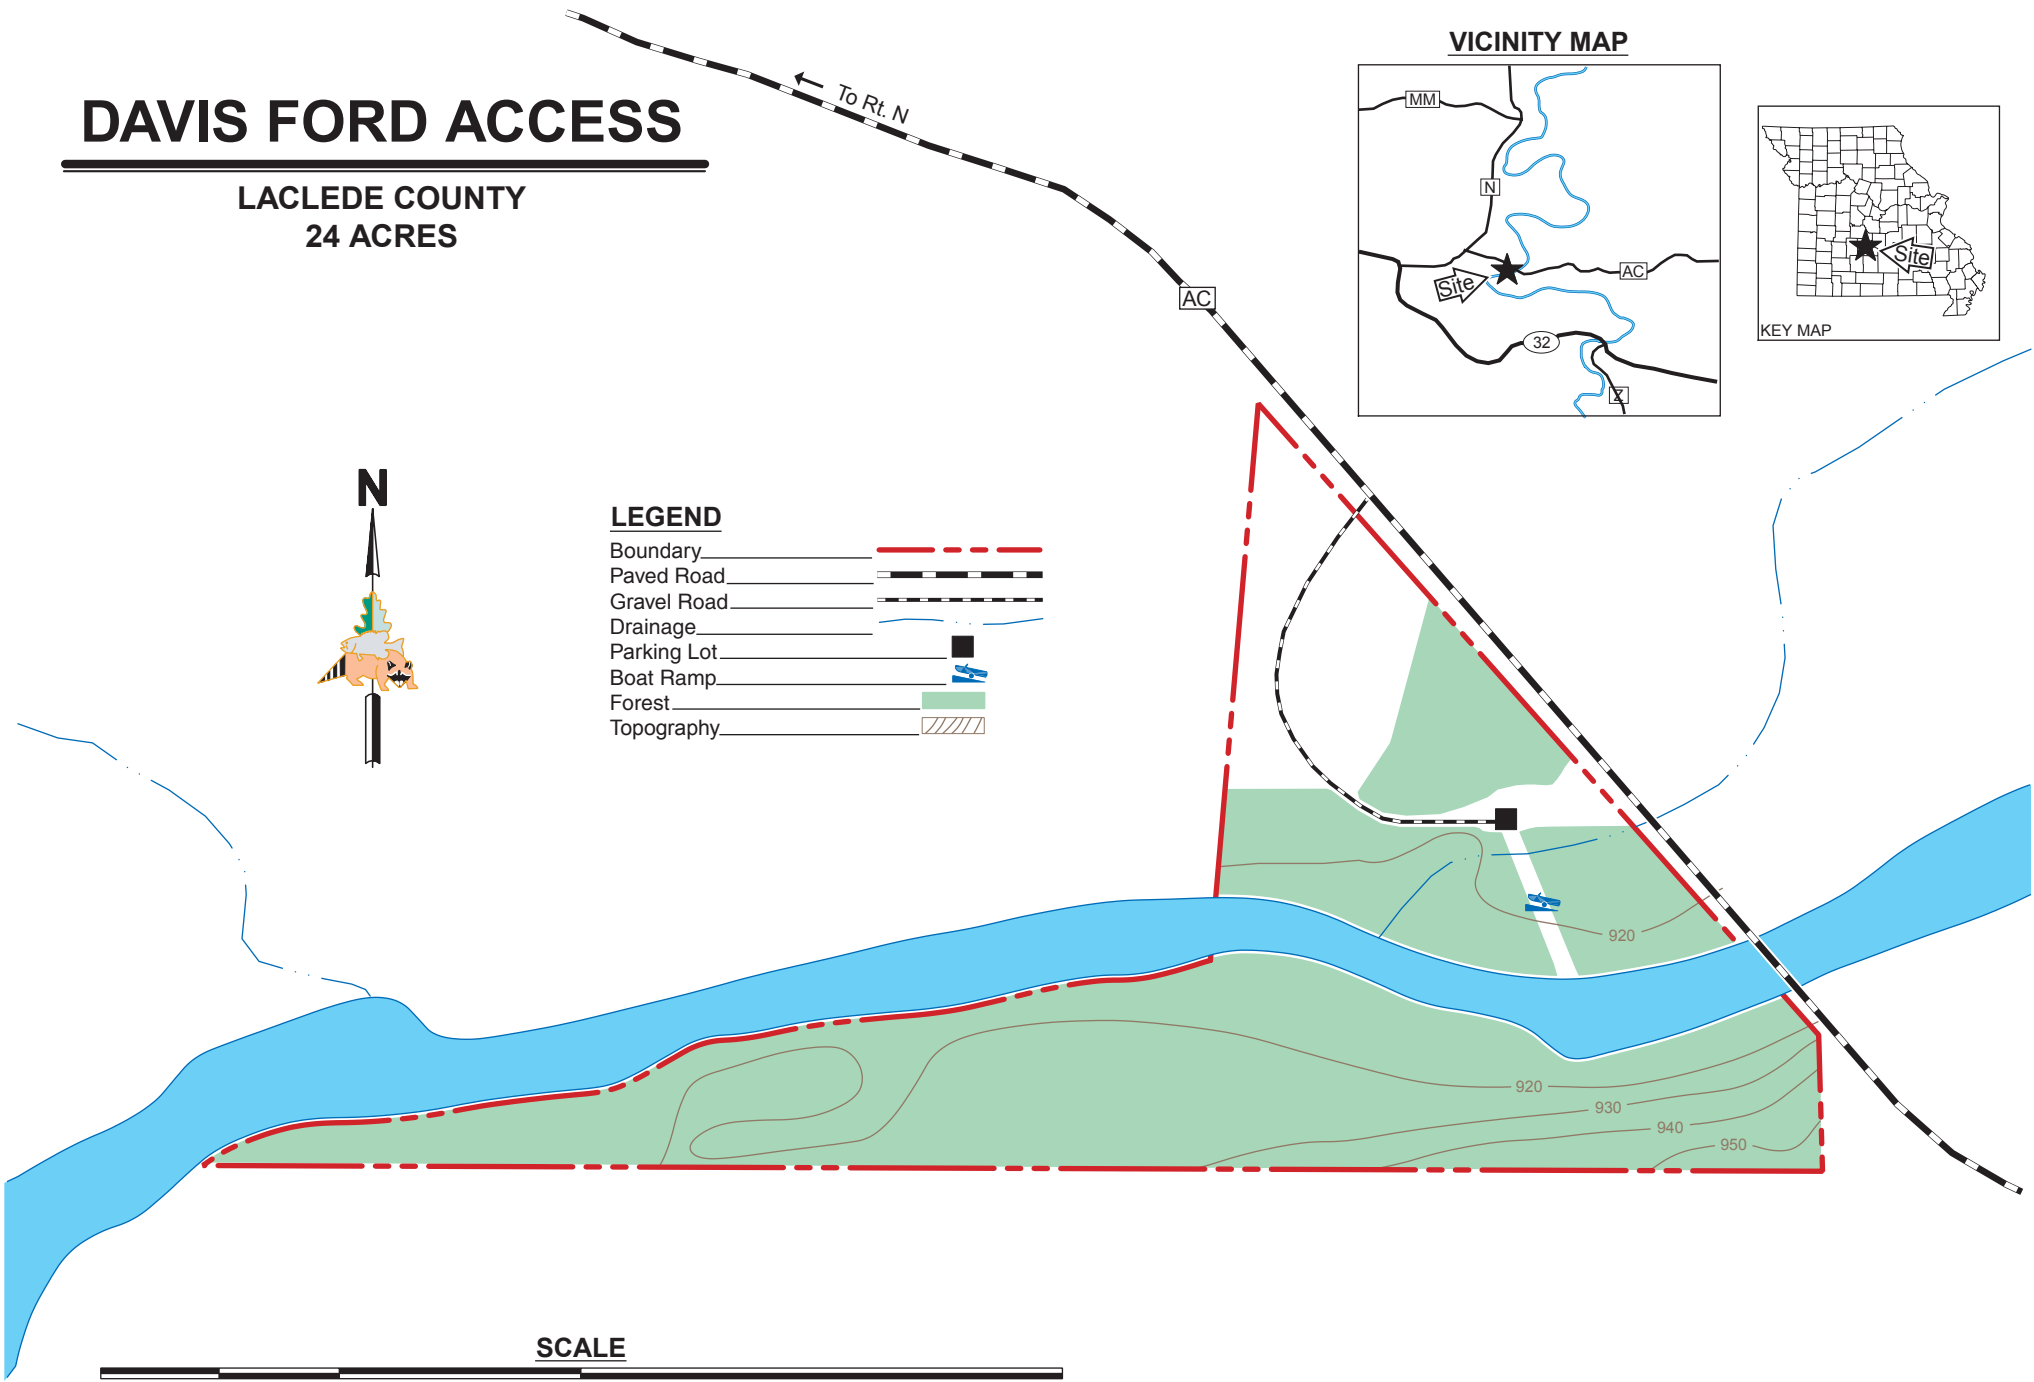

# DAVIS FORD ACCESS

LACLEDE COUNTY  
24 ACRES

## VICINITY MAP

## LEGEND

Boundary	
Paved Road	
Gravel Road	
Drainage	
Parking Lot	
Boat Ramp	
Forest	
Topography	

## SCALE