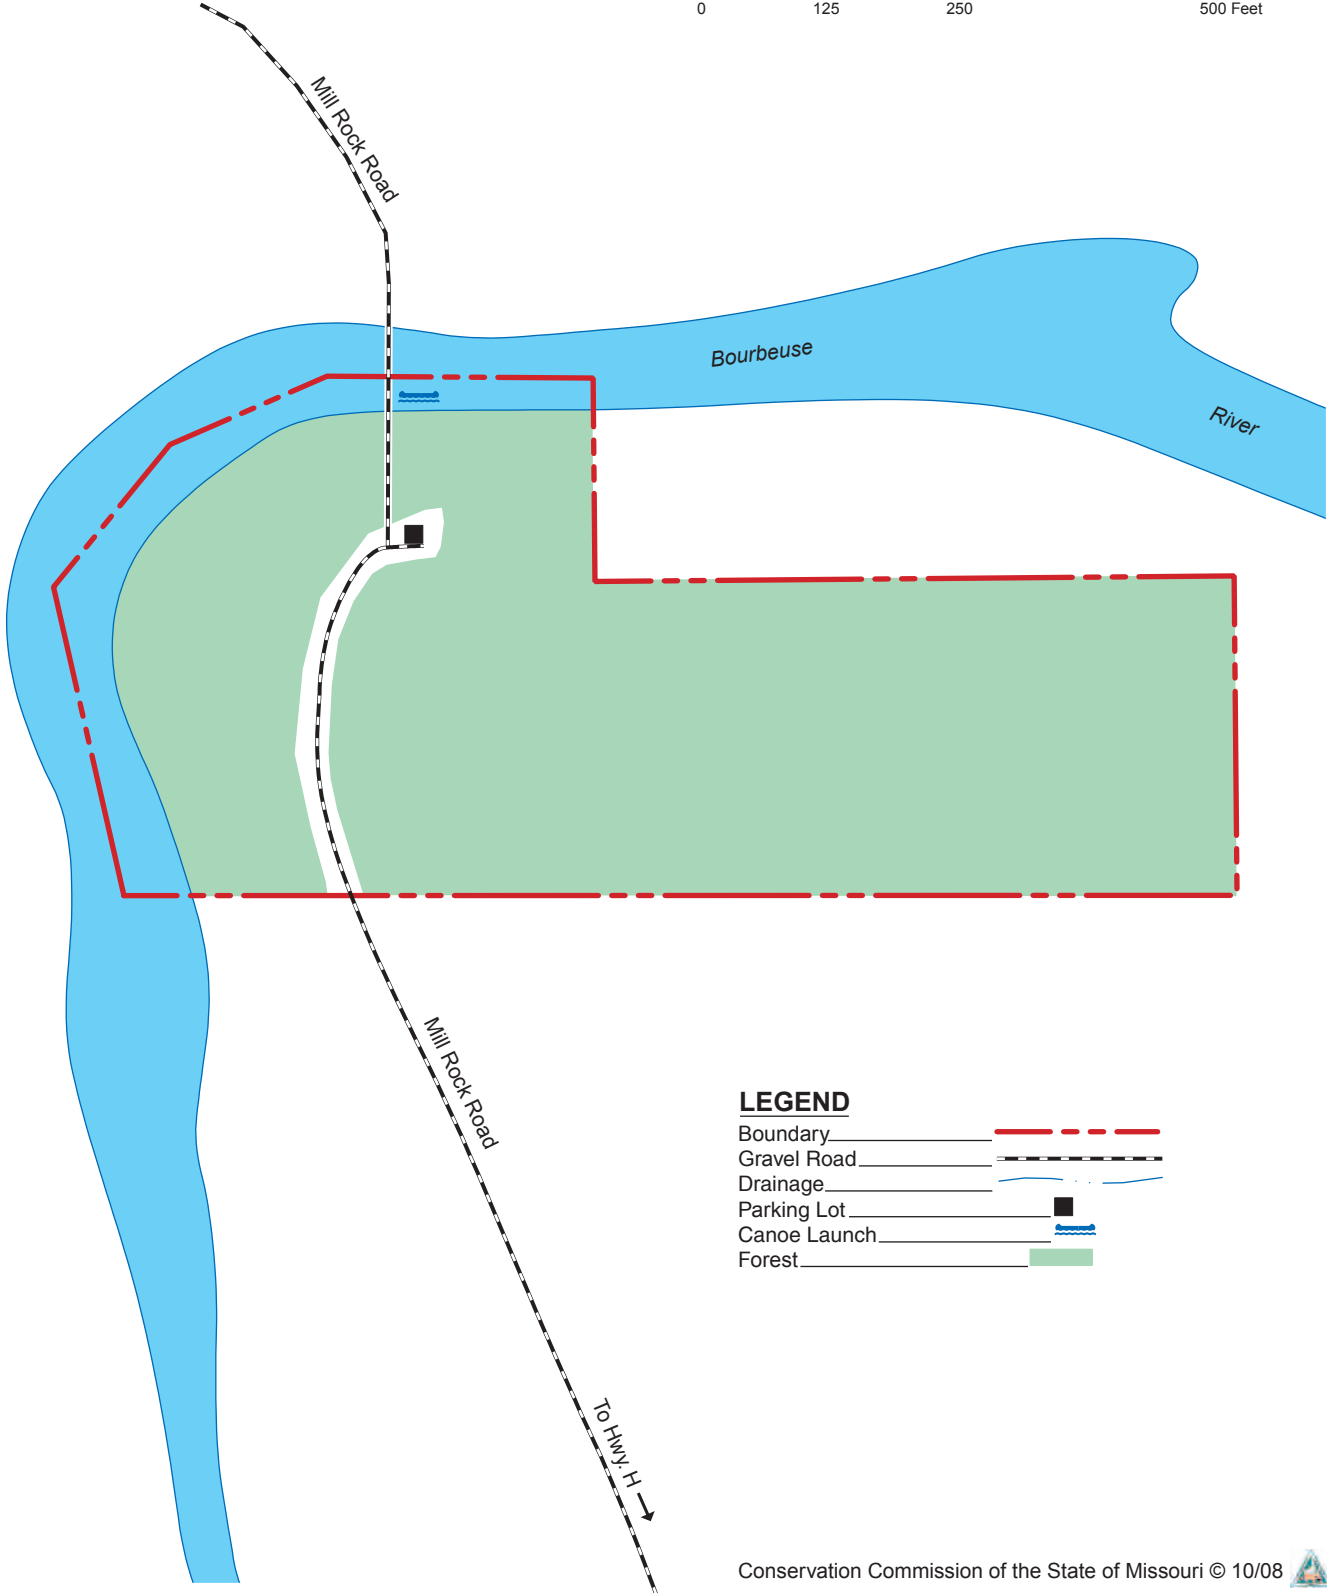

MILL ROCK ACCESS

FRANKLIN COUNTY
10 ACRES

VICINITY MAP

SCALE

LEGEND

- Boundary _____
- Gravel Road _____
- Drainage _____
- Parking Lot _____
- Canoe Launch _____
- Forest _____