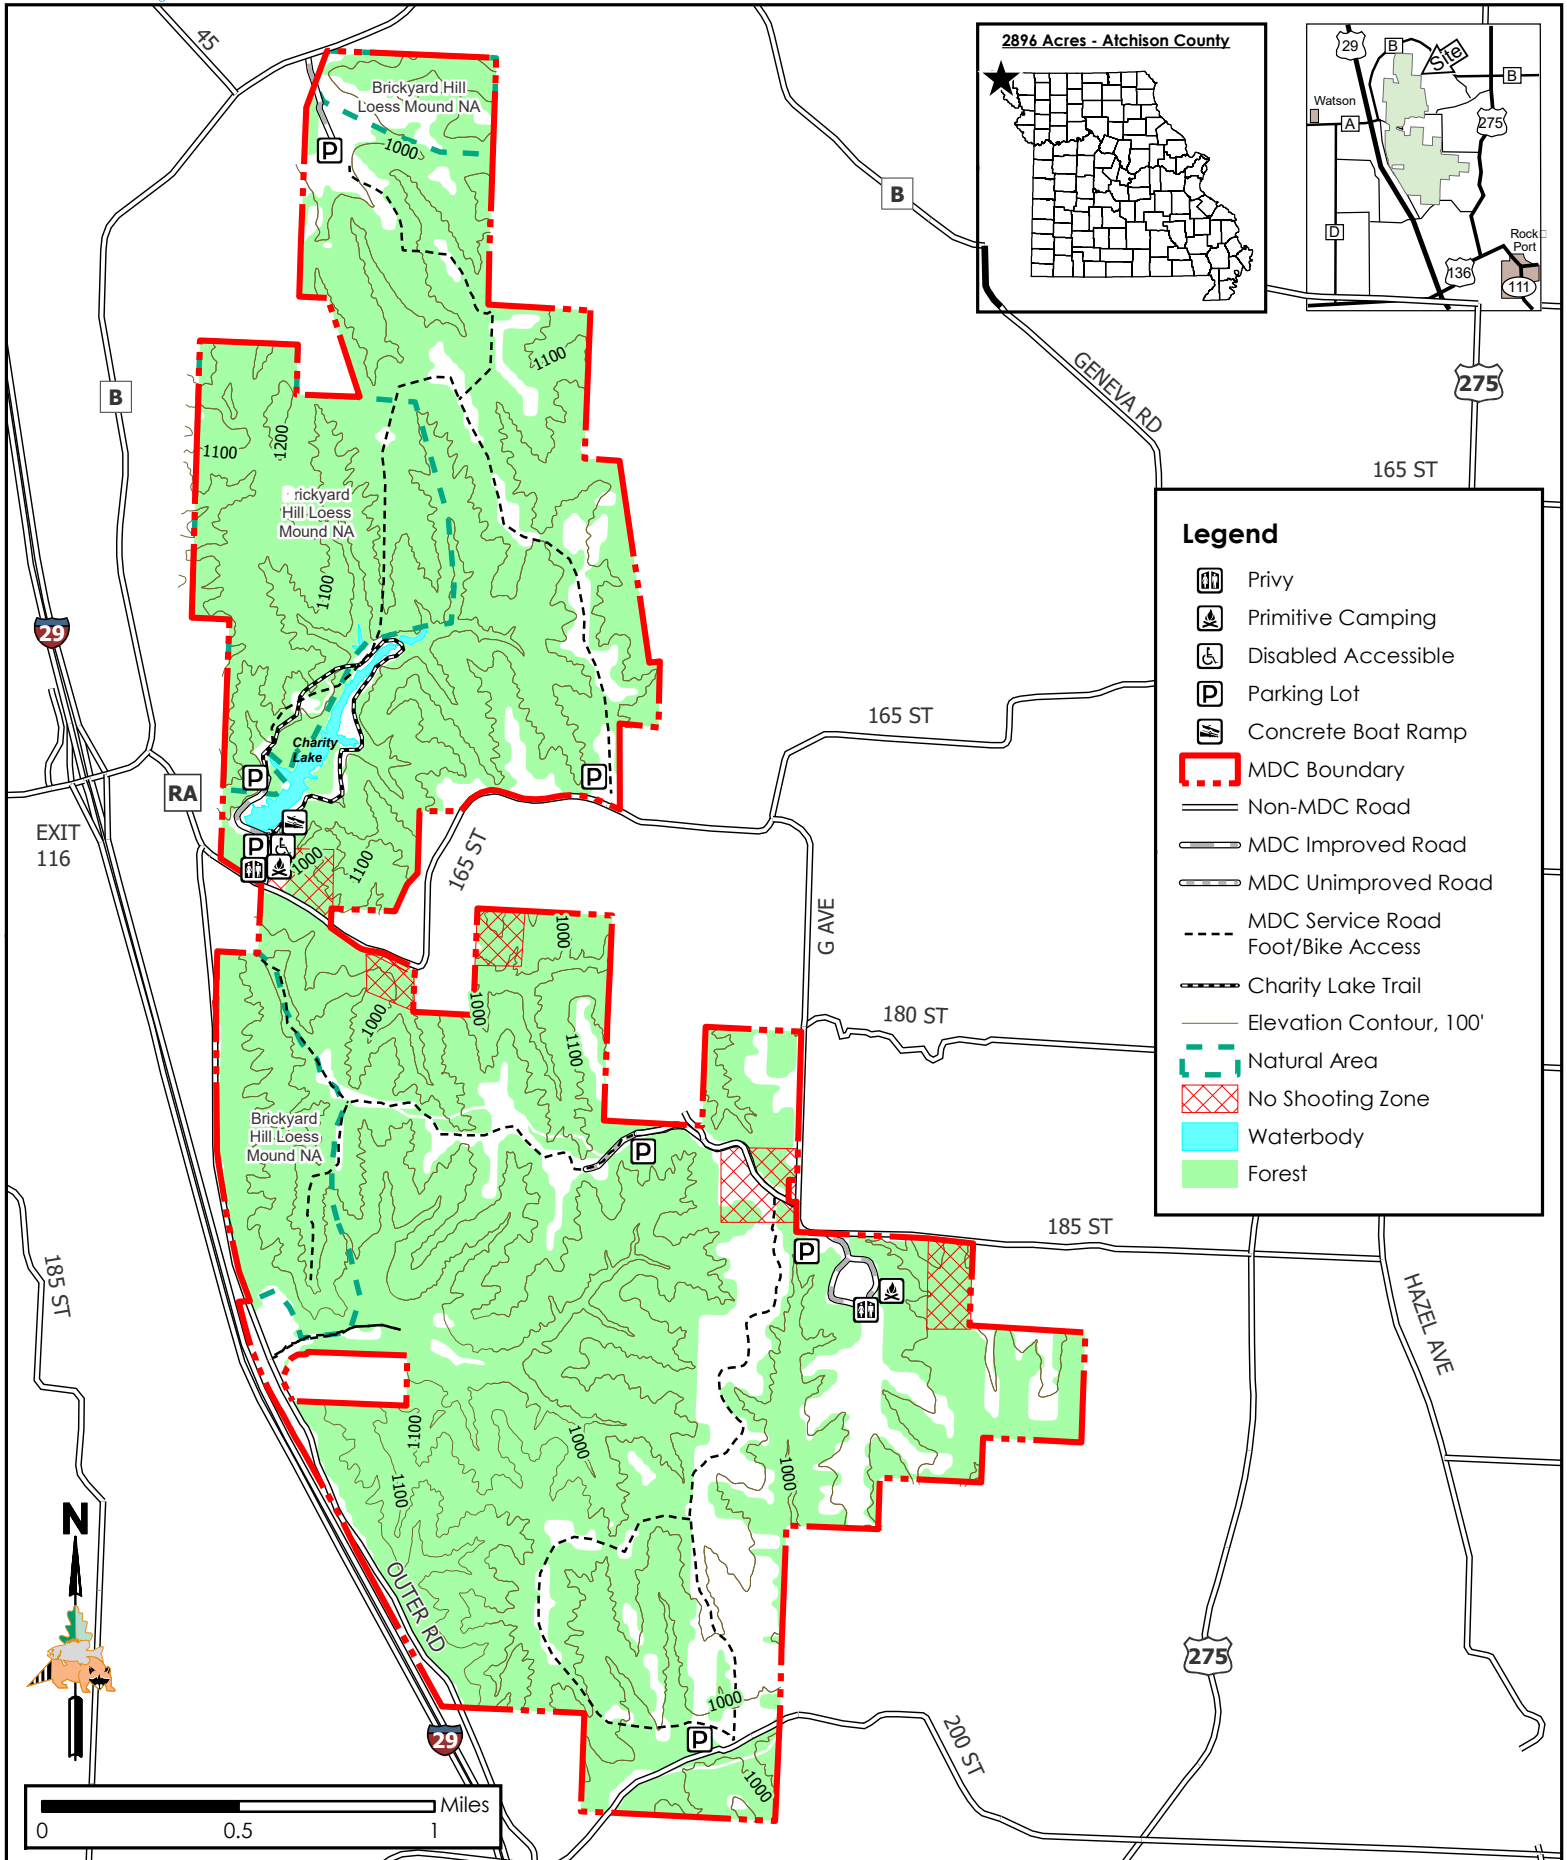

# Brickyard Hill Conservation Area

Conservation Commission of the State of Missouri ©

Last Updated - 10/7/2019

**Legend**

- Privy
- Primitive Camping
- Disabled Accessible
- Parking Lot
- Concrete Boat Ramp
- MDC Boundary
- Non-MDC Road
- MDC Improved Road
- MDC Unimproved Road
- MDC Service Road
- Foot/Bike Access
- Charity Lake Trail
- Elevation Contour, 100'
- Natural Area
- No Shooting Zone
- Waterbody
- Forest

MAP DISCLAIMER: Although all data in this map have been compiled by the Missouri Department of Conservation, no warranty, expressed or implied, is made by the department as to the accuracy of the data and related materials. The act of distribution shall not constitute any such warranty, and no responsibility is assumed by the department in the use of these data or related materials.