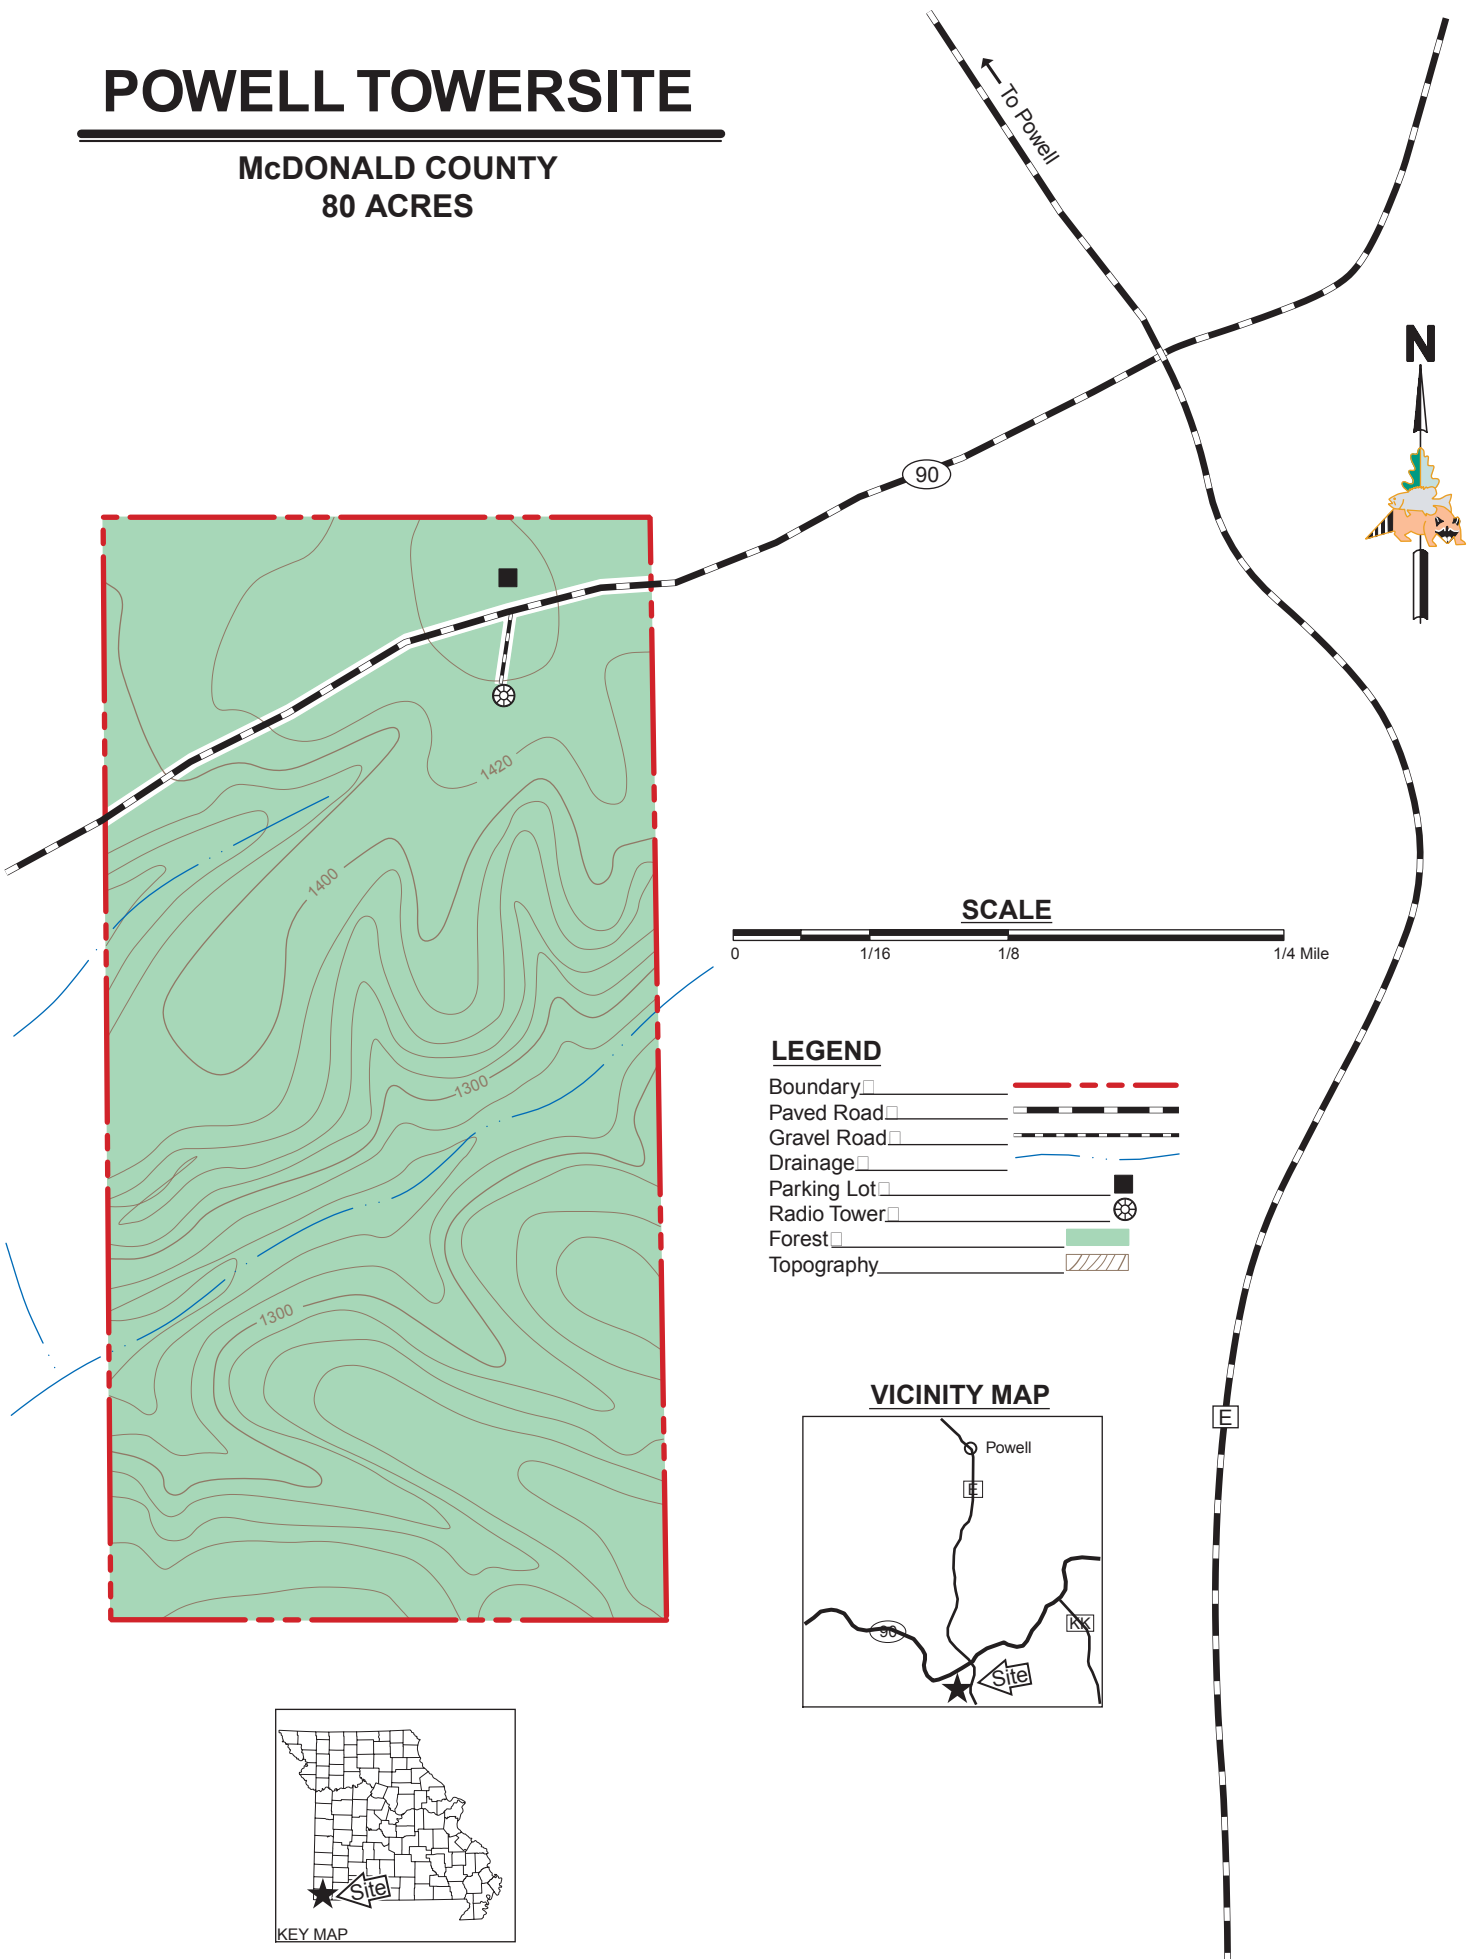

POWELL TOWERSITE

McDONALD COUNTY
80 ACRES

LEGEND

- Boundary
- Paved Road
- Gravel Road
- Drainage
- Parking Lot
- Radio Tower
- Forest
- Topography

VICINITY MAP