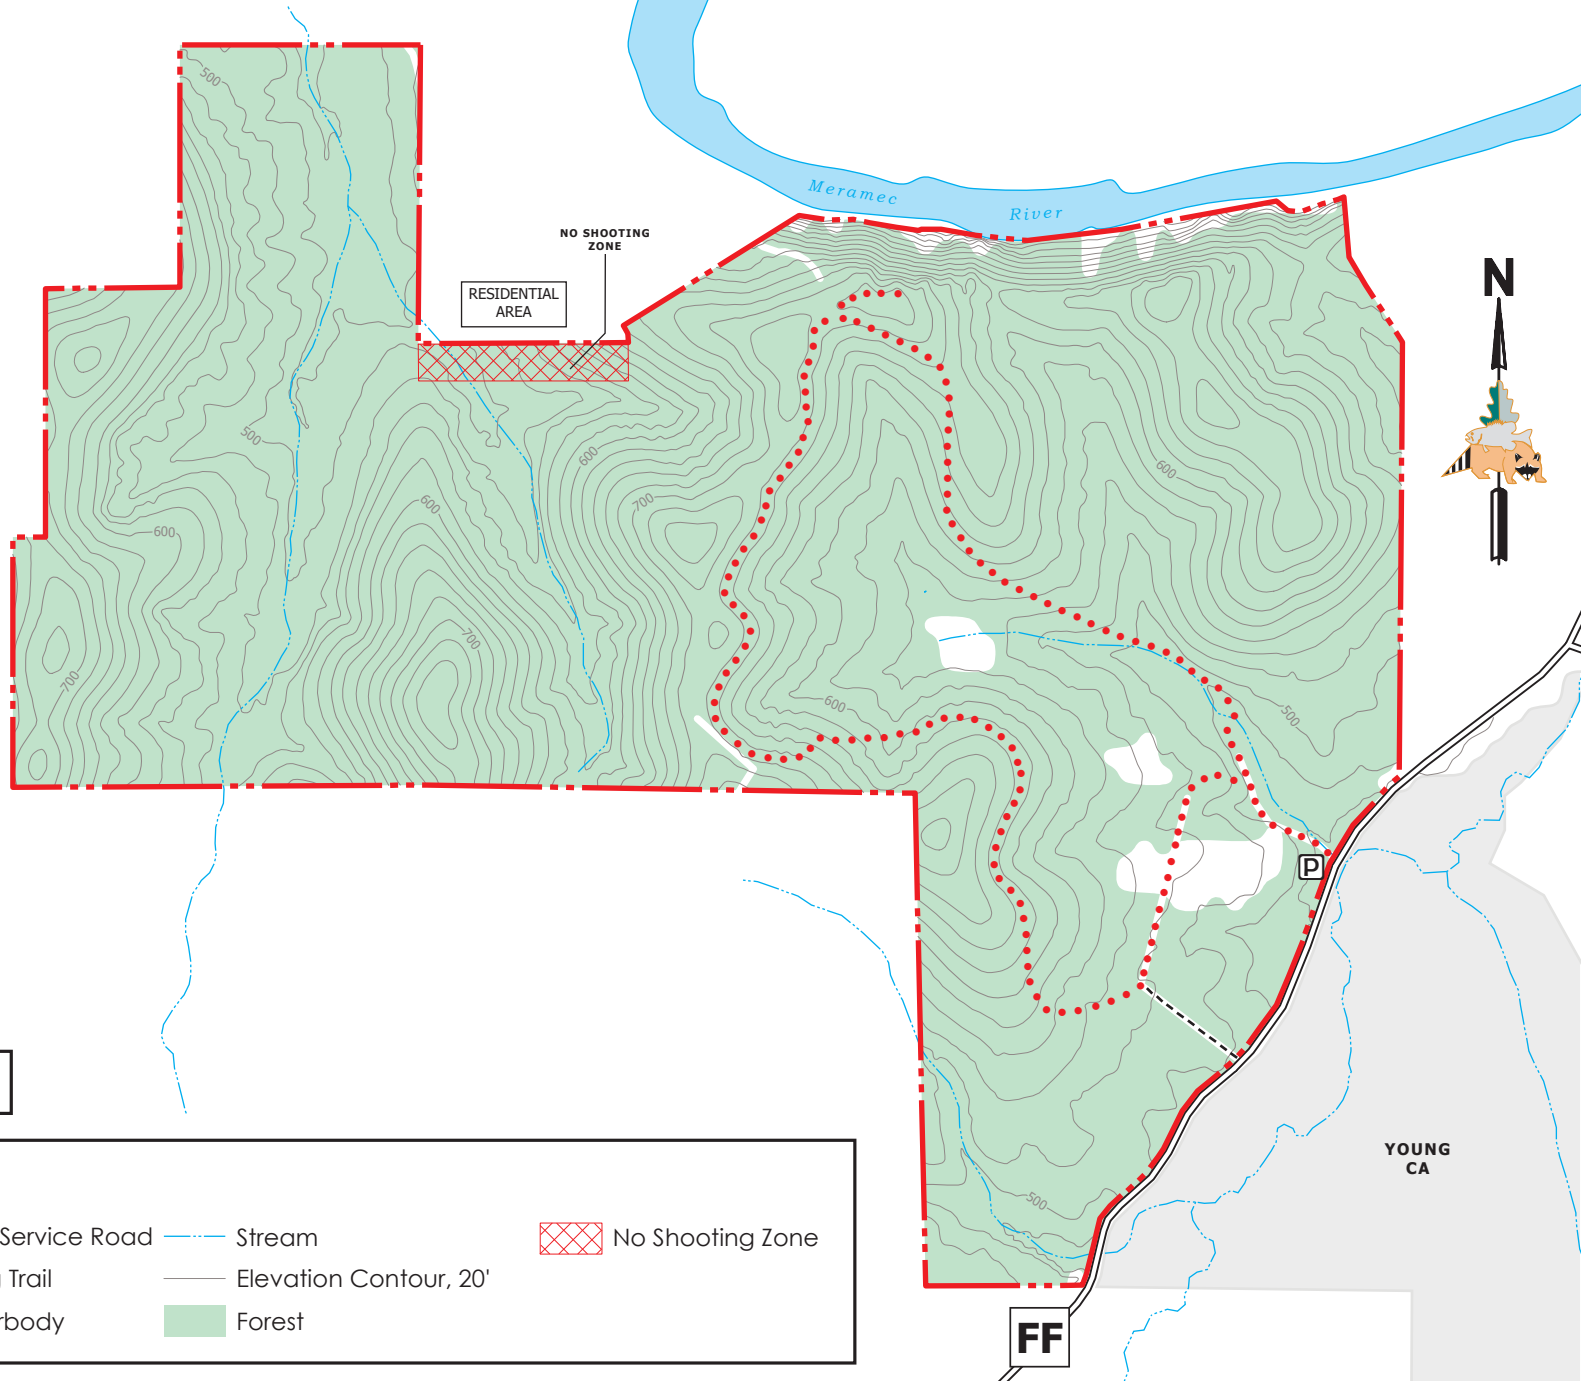

Glassberg (Myron and Sonya) Family CA

Conservation Commission of the State of Missouri ©

Last Updated - 4/17/2019

634 Acres - Jefferson County

Legend

- | | | | |
|--------------|------------------|------------------------|------------------|
| Parking Lot | MDC Service Road | Stream | No Shooting Zone |
| MDC Land | Hiking Trail | Elevation Contour, 20' | |
| Non-MDC Road | Waterbody | Forest | |