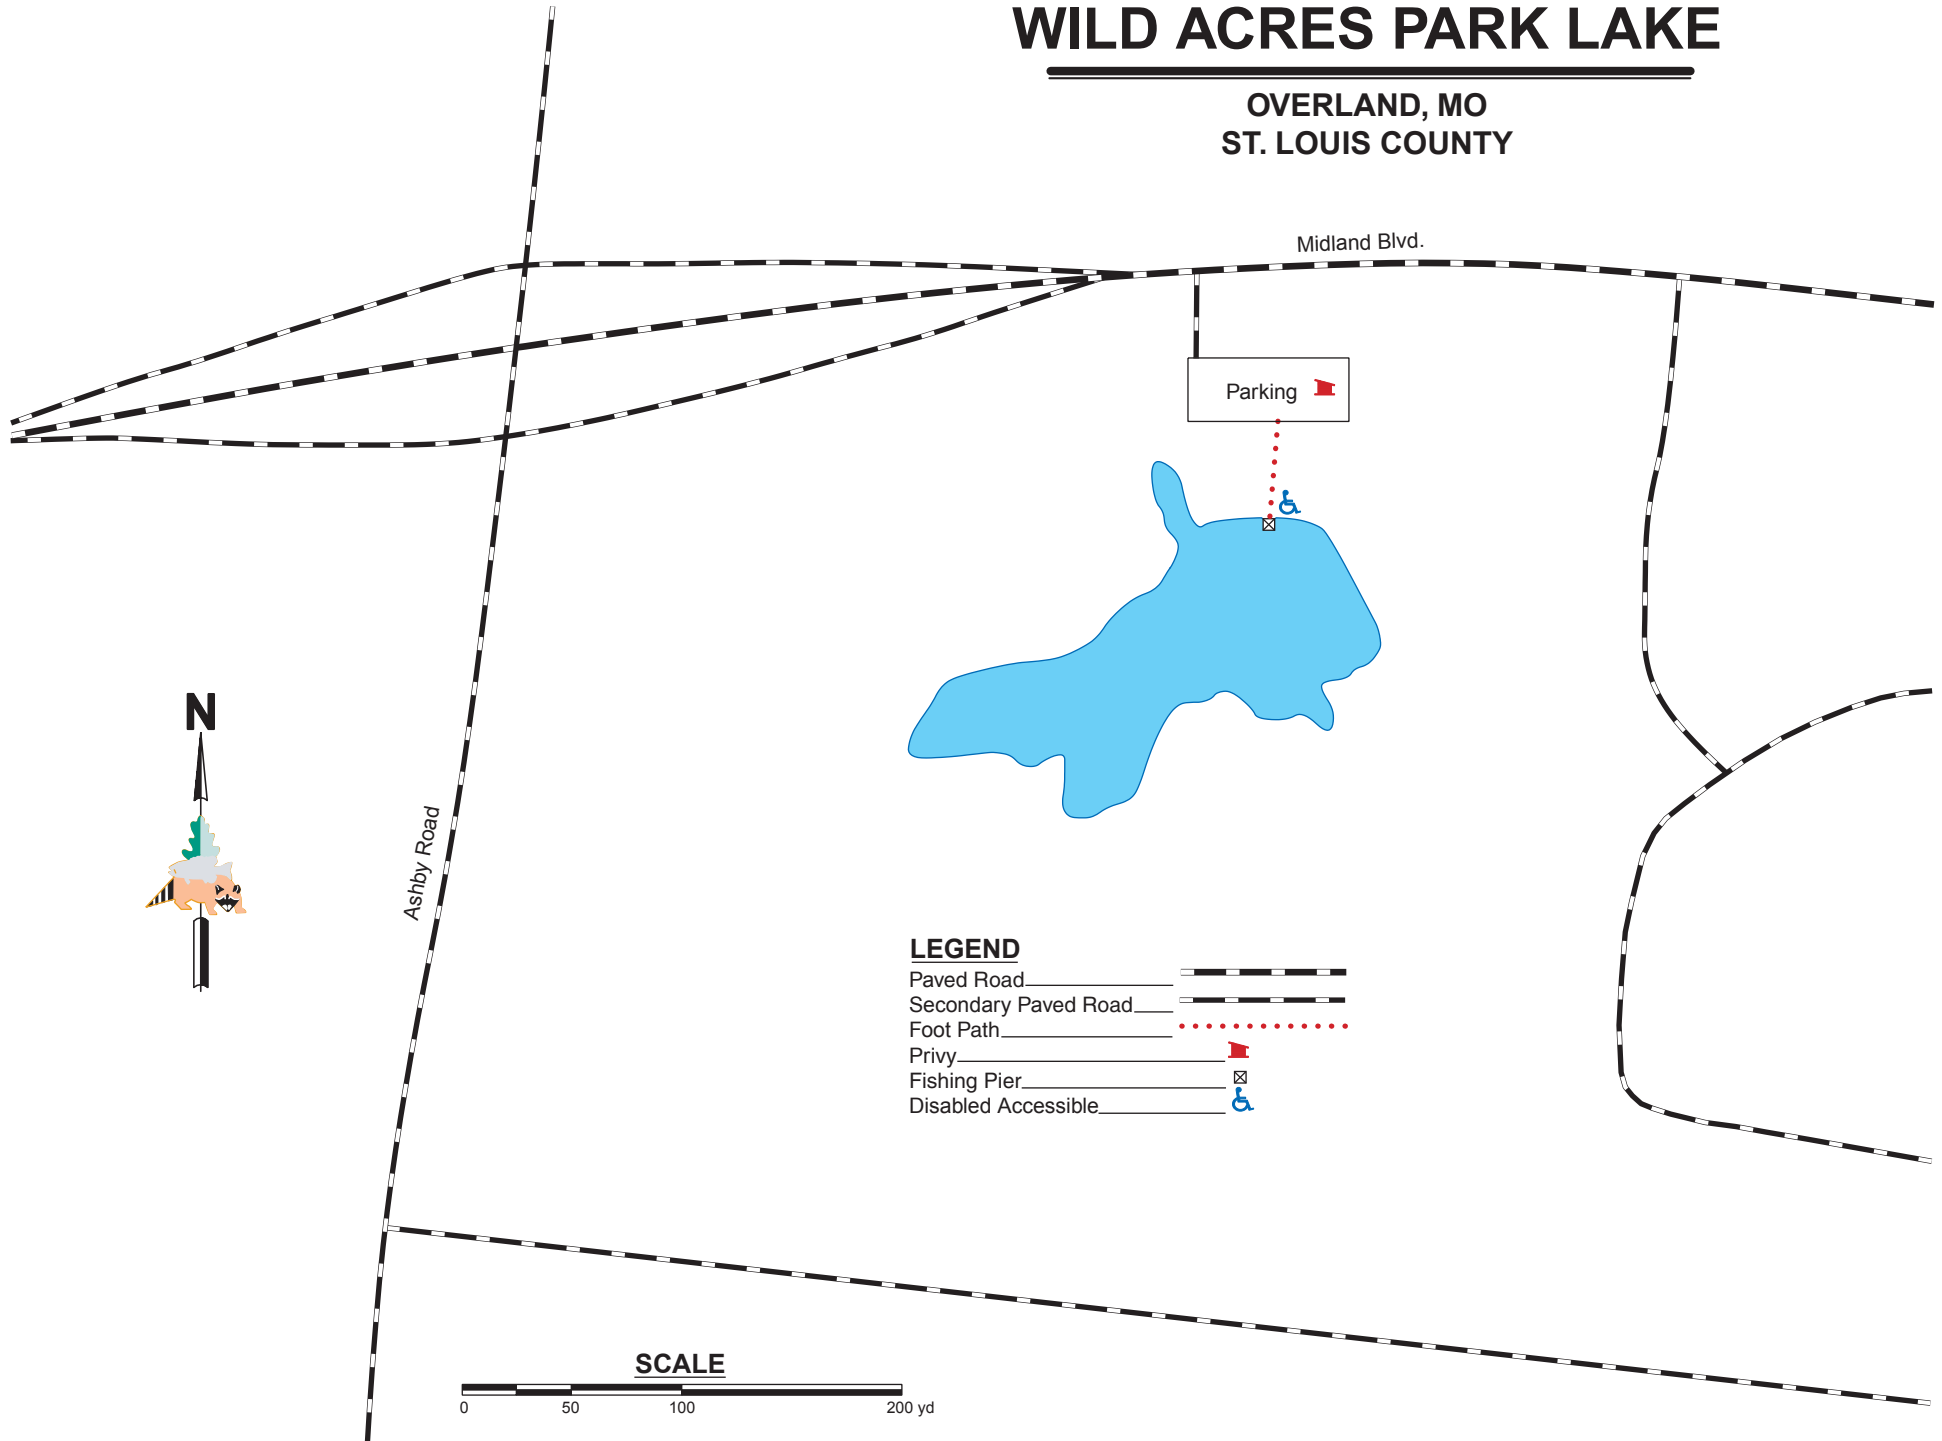

# WILD ACRES PARK LAKE

OVERLAND, MO  
ST. LOUIS COUNTY

## LEGEND

- Paved Road \_\_\_\_\_
- Secondary Paved Road \_\_\_\_\_
- Foot Path \_\_\_\_\_
- Privy \_\_\_\_\_
- Fishing Pier \_\_\_\_\_
- Disabled Accessible \_\_\_\_\_

## SCALE