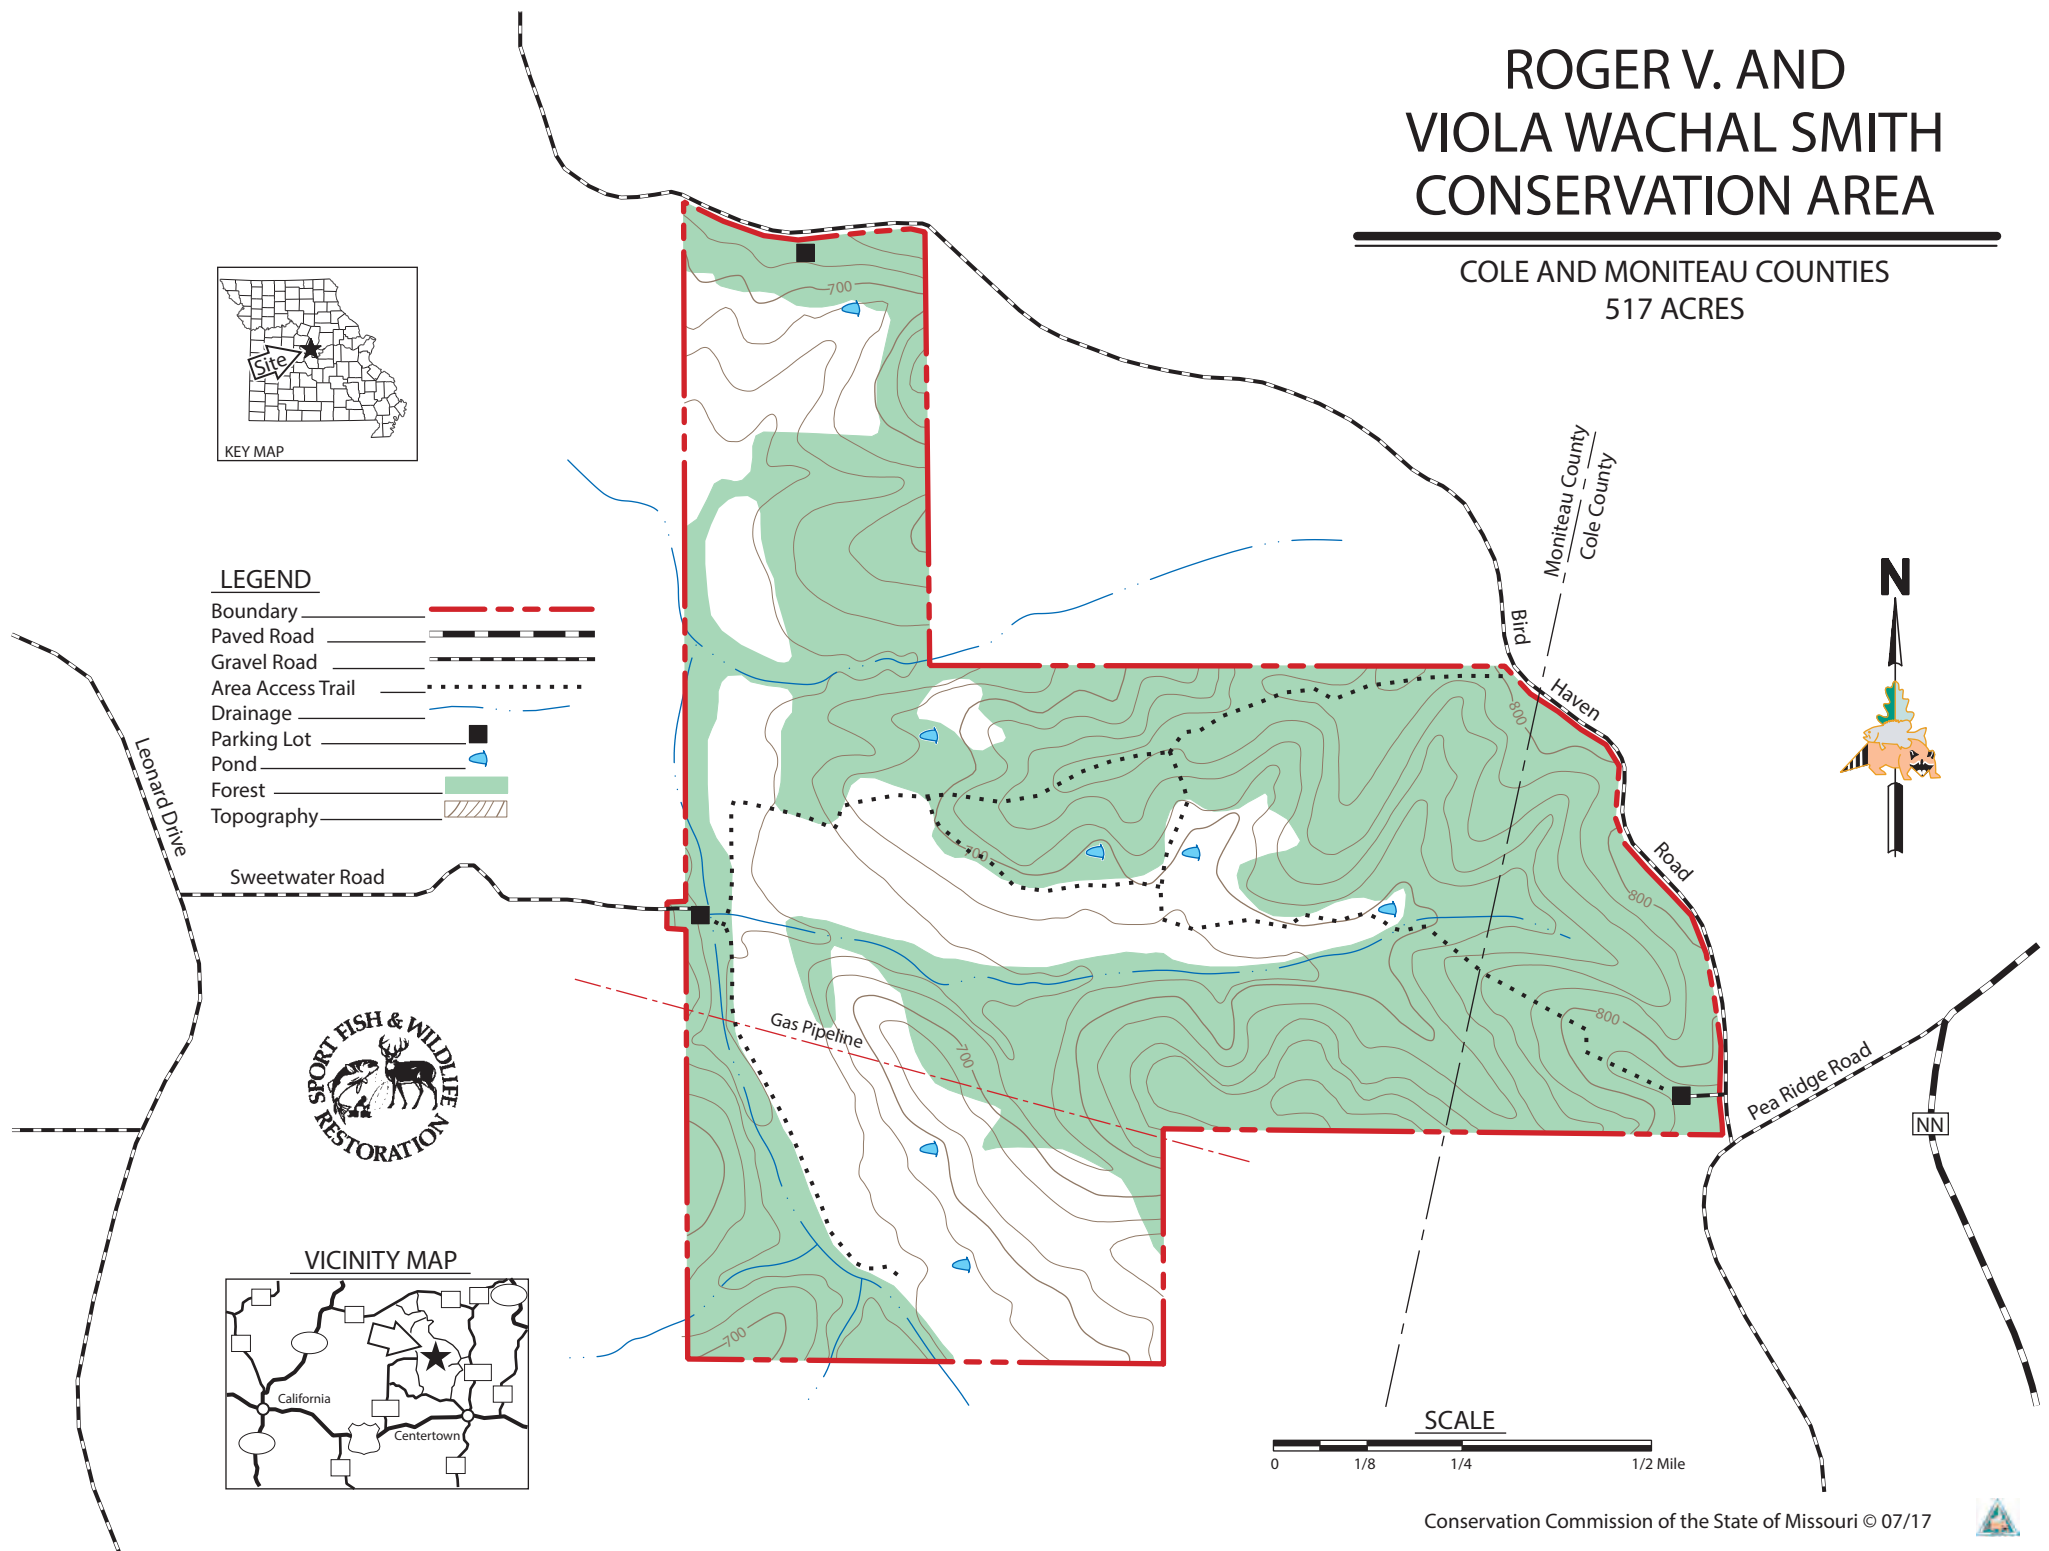

# ROGER V. AND VIOLA WACHAL SMITH CONSERVATION AREA

COLE AND MONITEAU COUNTIES  
517 ACRES

## LEGEND

- Boundary ————
- Paved Road ————
- Gravel Road ————
- Area Access Trail ————
- Drainage ————
- Parking Lot —■—
- Pond —▲—
- Forest —■—
- Topography —■—

## VICINITY MAP