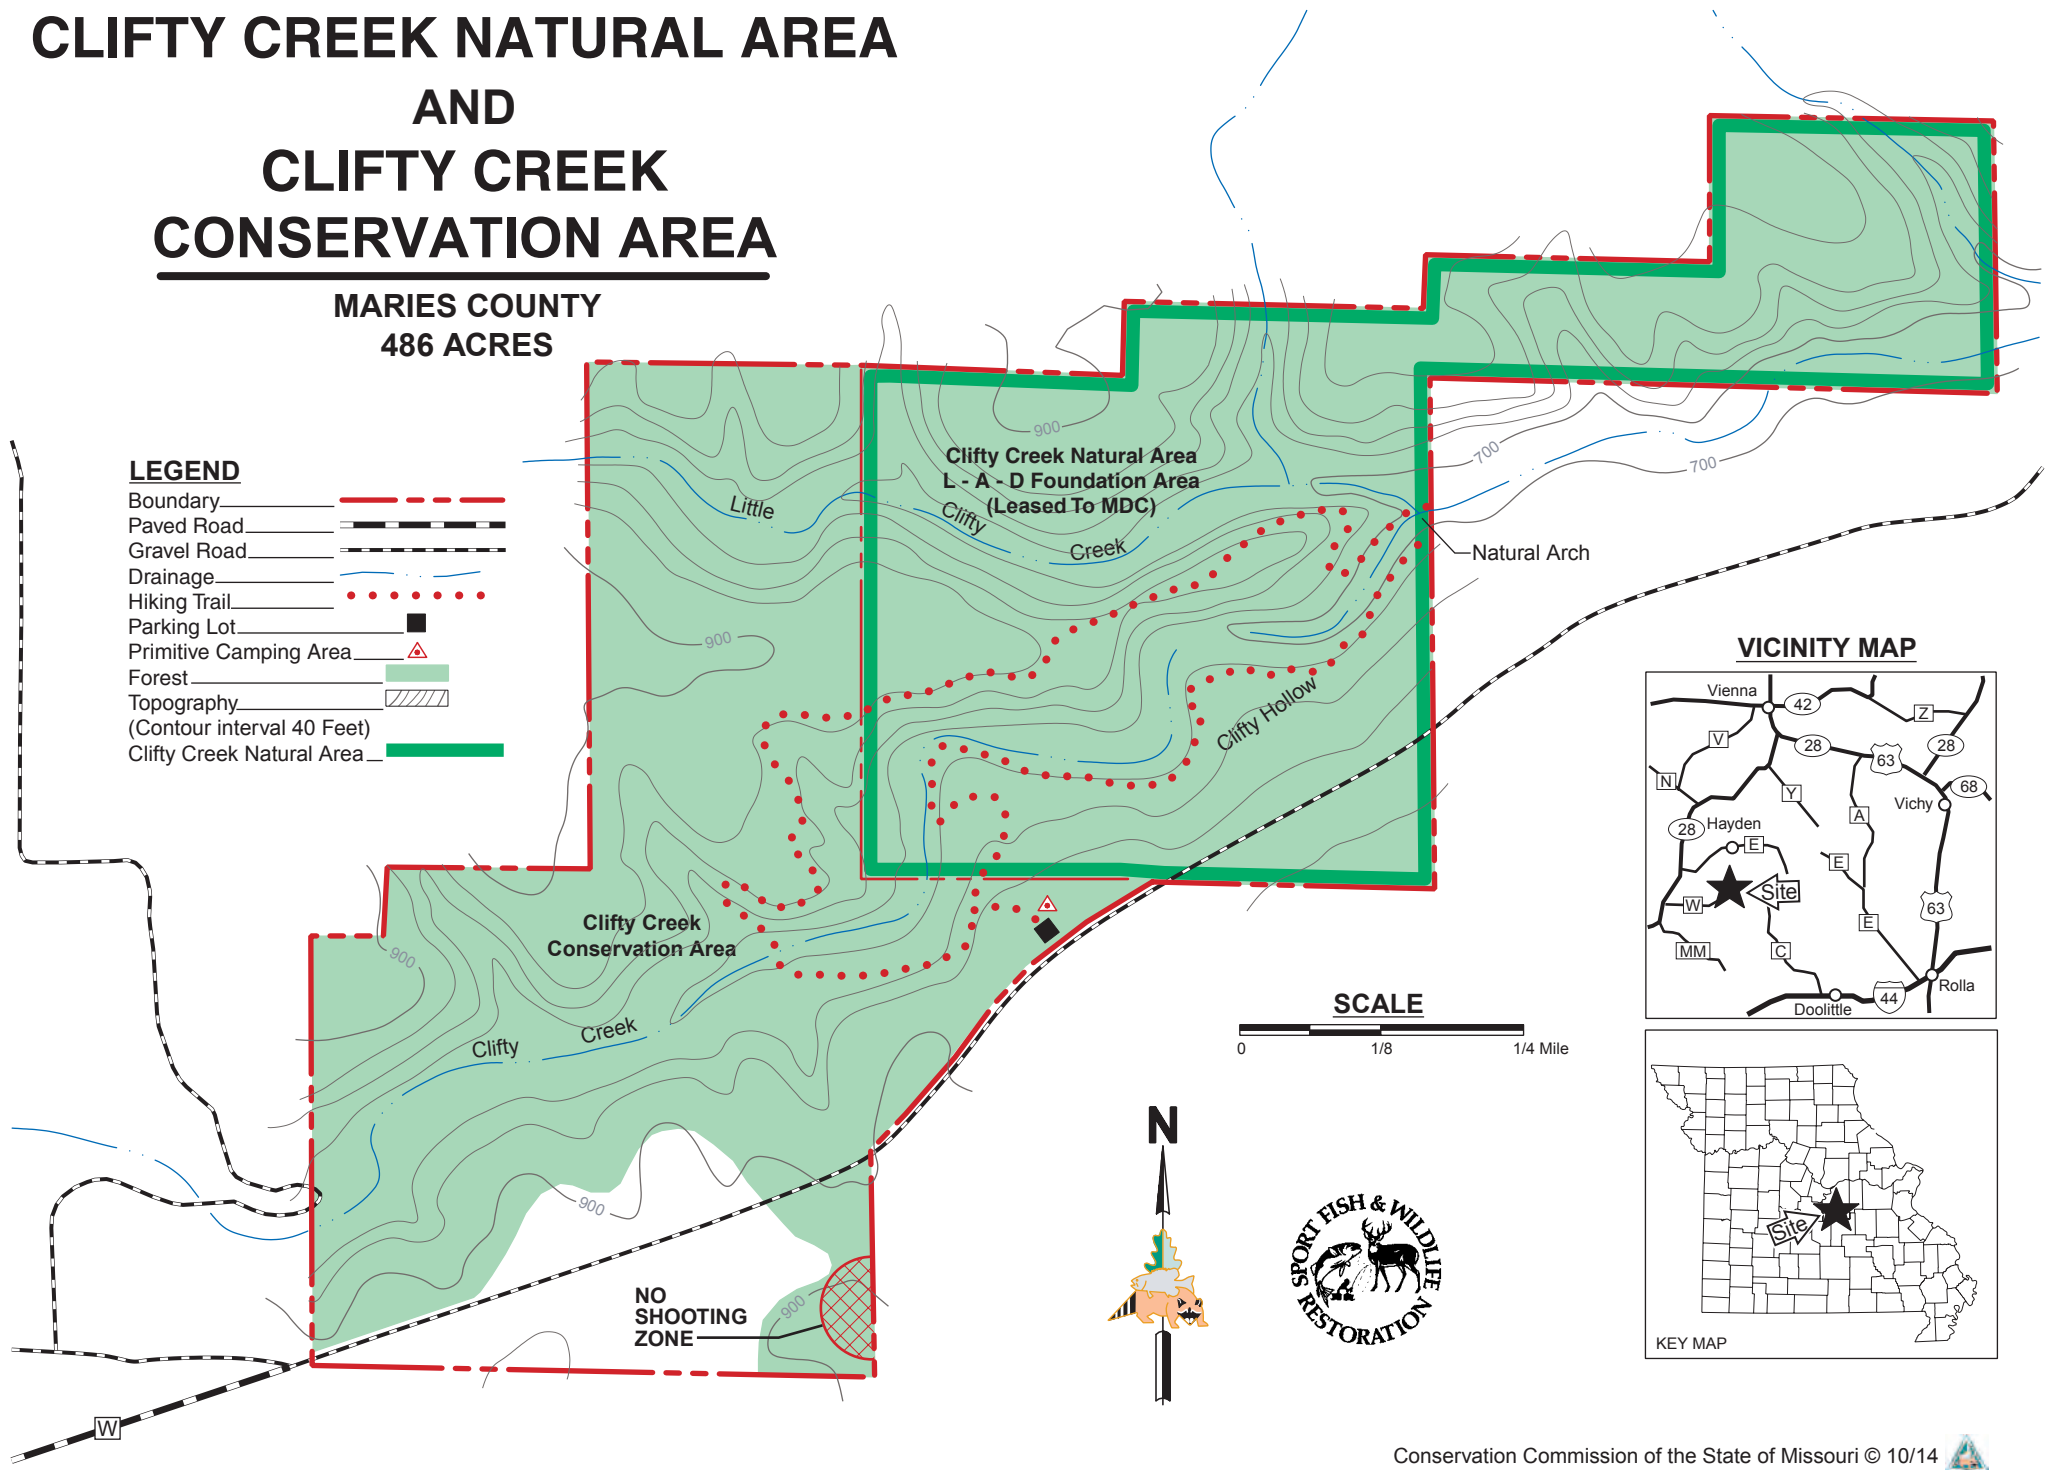

# CLIFTY CREEK NATURAL AREA AND CLIFTY CREEK CONSERVATION AREA

MARIES COUNTY  
486 ACRES

## LEGEND

- Boundary
- Paved Road
- Gravel Road
- Drainage
- Hiking Trail
- Parking Lot
- Primitive Camping Area
- Forest
- Topography  
(Contour interval 40 Feet)
- Clifty Creek Natural Area

## VICINITY MAP

## SCALE