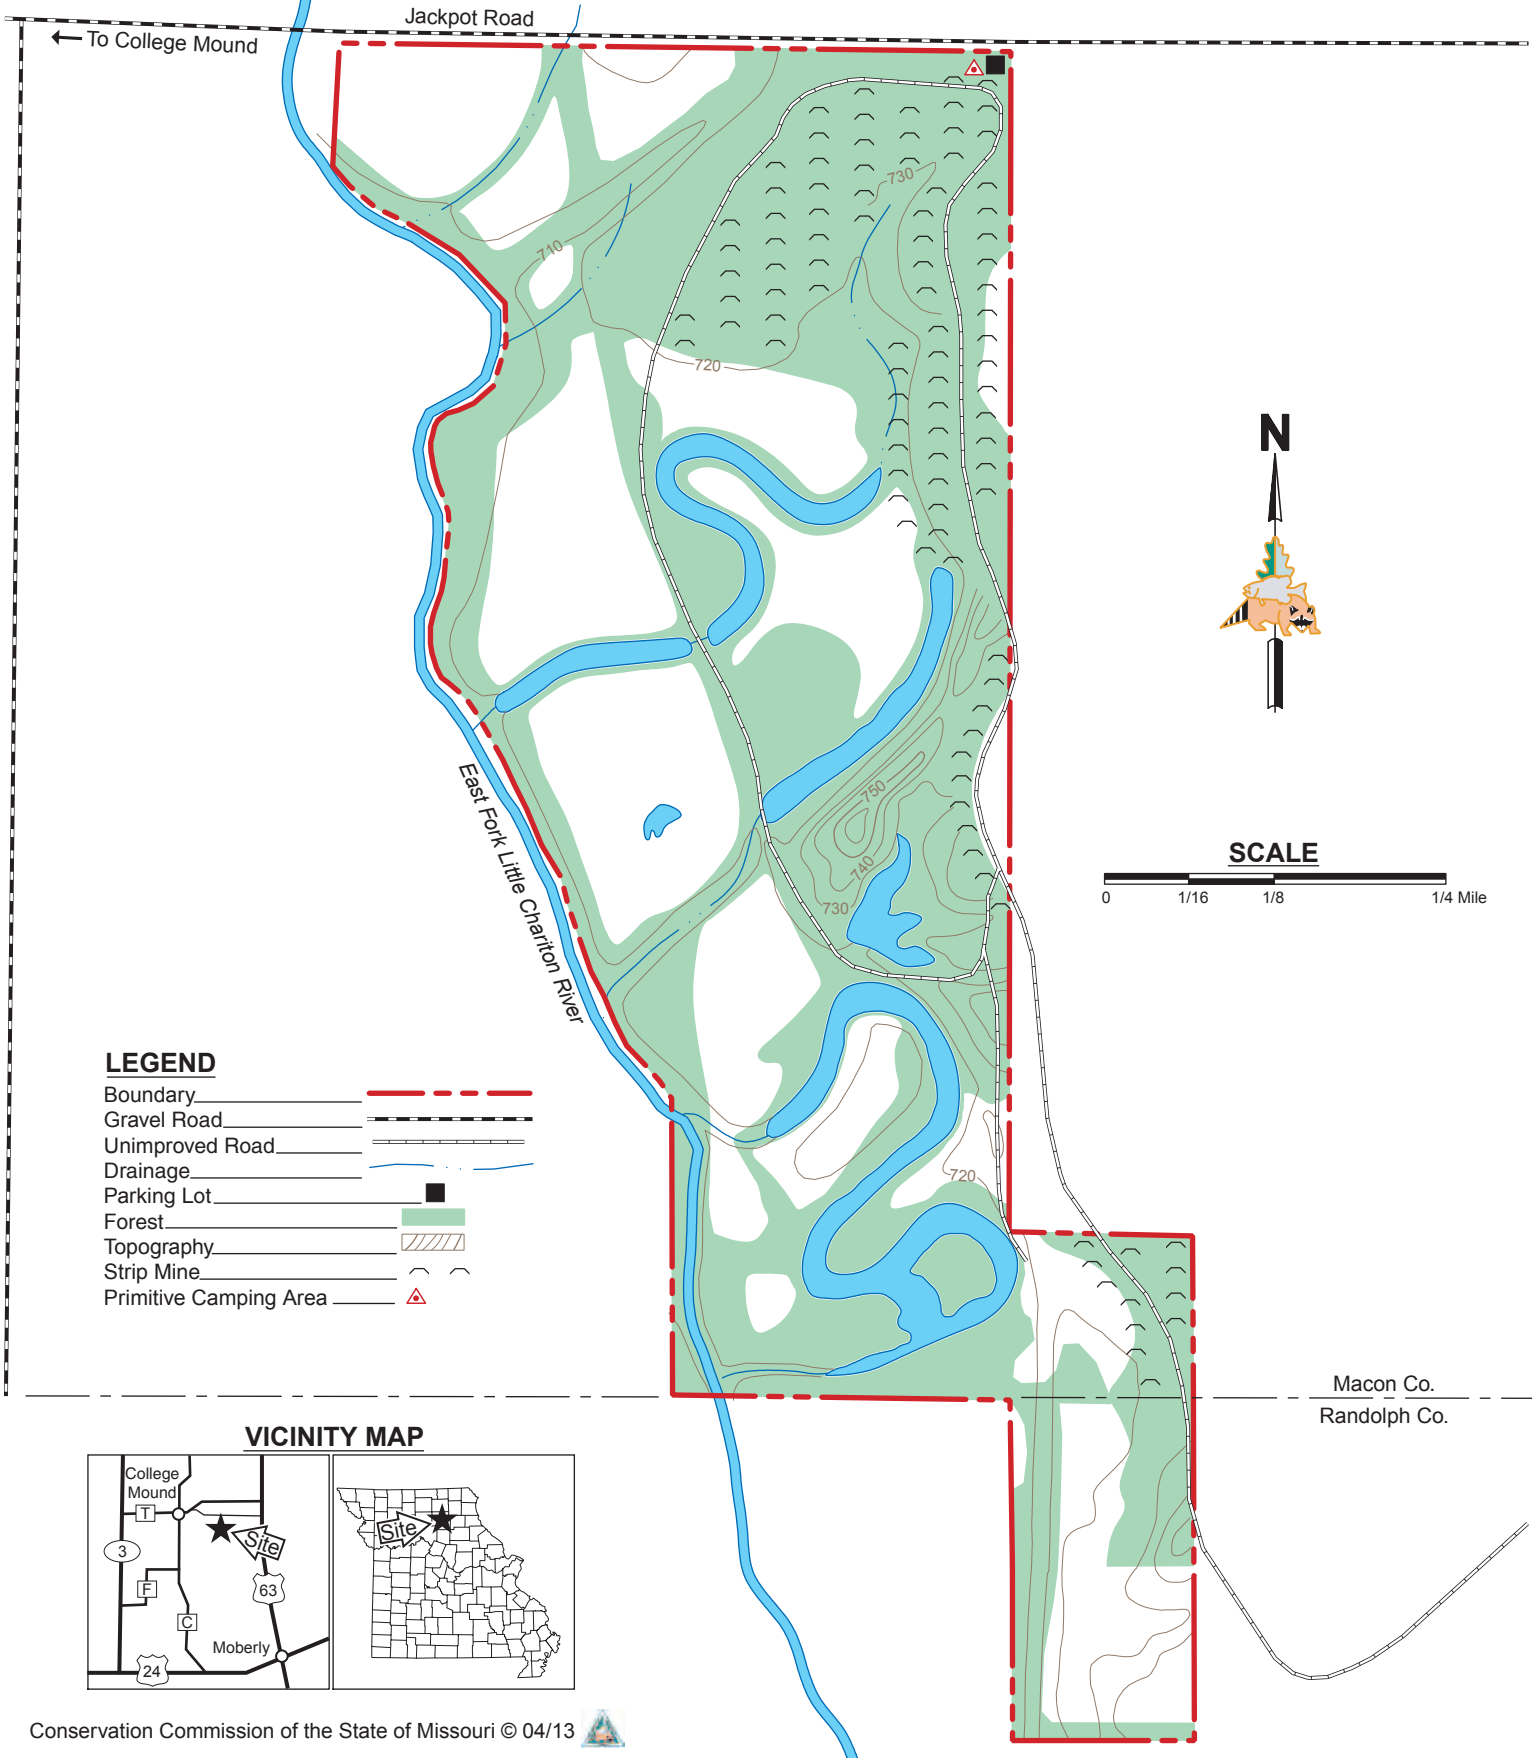

BEE HOLLOW CONSERVATION AREA

MACON and RANDOLPH COUNTY
271 ACRES

← To College Mound

Jackpot Road

East Fork Little Chariton River

SCALE

LEGEND

- Boundary
- Gravel Road
- Unimproved Road
- Drainage
- Parking Lot
- Forest
- Topography
- Strip Mine
- Primitive Camping Area

Macon Co.
Randolph Co.

VICINITY MAP