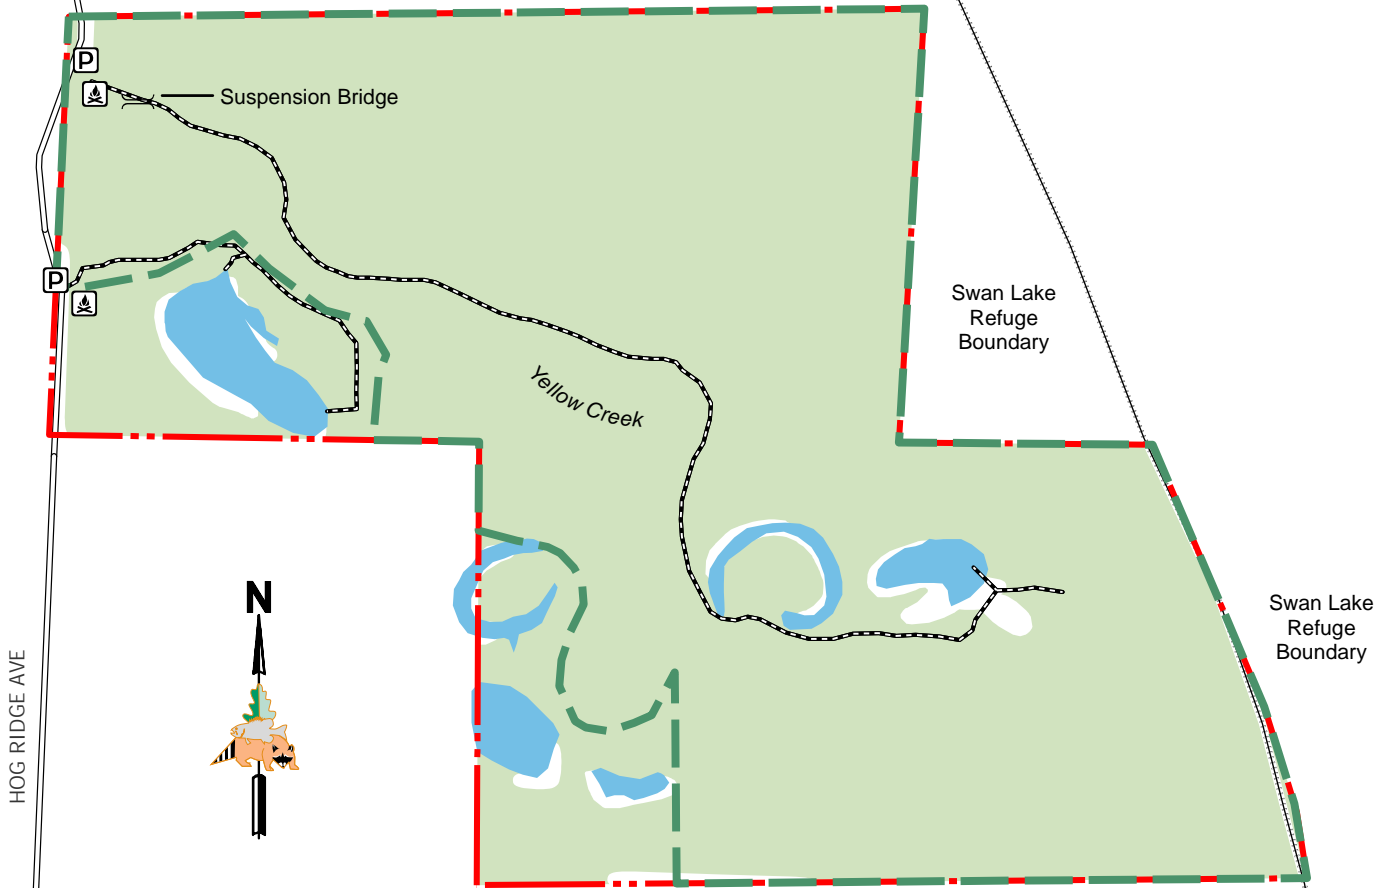

Yellow Creek Conservation Area

Conservation Commission of the State of Missouri ©

Last Updated - 8/19/2024

Legend

- Low Water Bridge
- Parking Lot
- Primitive Camping
- Railroad
- Non-MDC Road
- Hiking Trail
- Natural Area
- MDC Land
- Lake
- Forest

MAP DISCLAIMER: Although all data in this map have been compiled by the Missouri Department of Conservation, no warranty, expressed or implied, is made by the department as to the accuracy of the data and related materials. The act of distribution shall not constitute any such warranty, and no responsibility is assumed by the department in the use of these data or related materials.