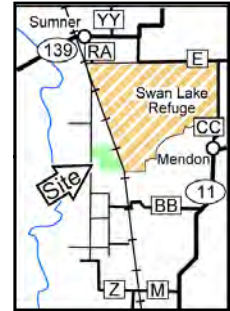

Yellow Creek Conservation Area

Conservation Commission of the State of Missouri ©

Last Updated - 8/19/2024

Legend

- Low Water Bridge
- Parking Lot
- Primitive Camping
- Railroad
- Non-MDC Road
- Hiking Trail
- Natural Area
- MDC Land
- Lake
- Forest