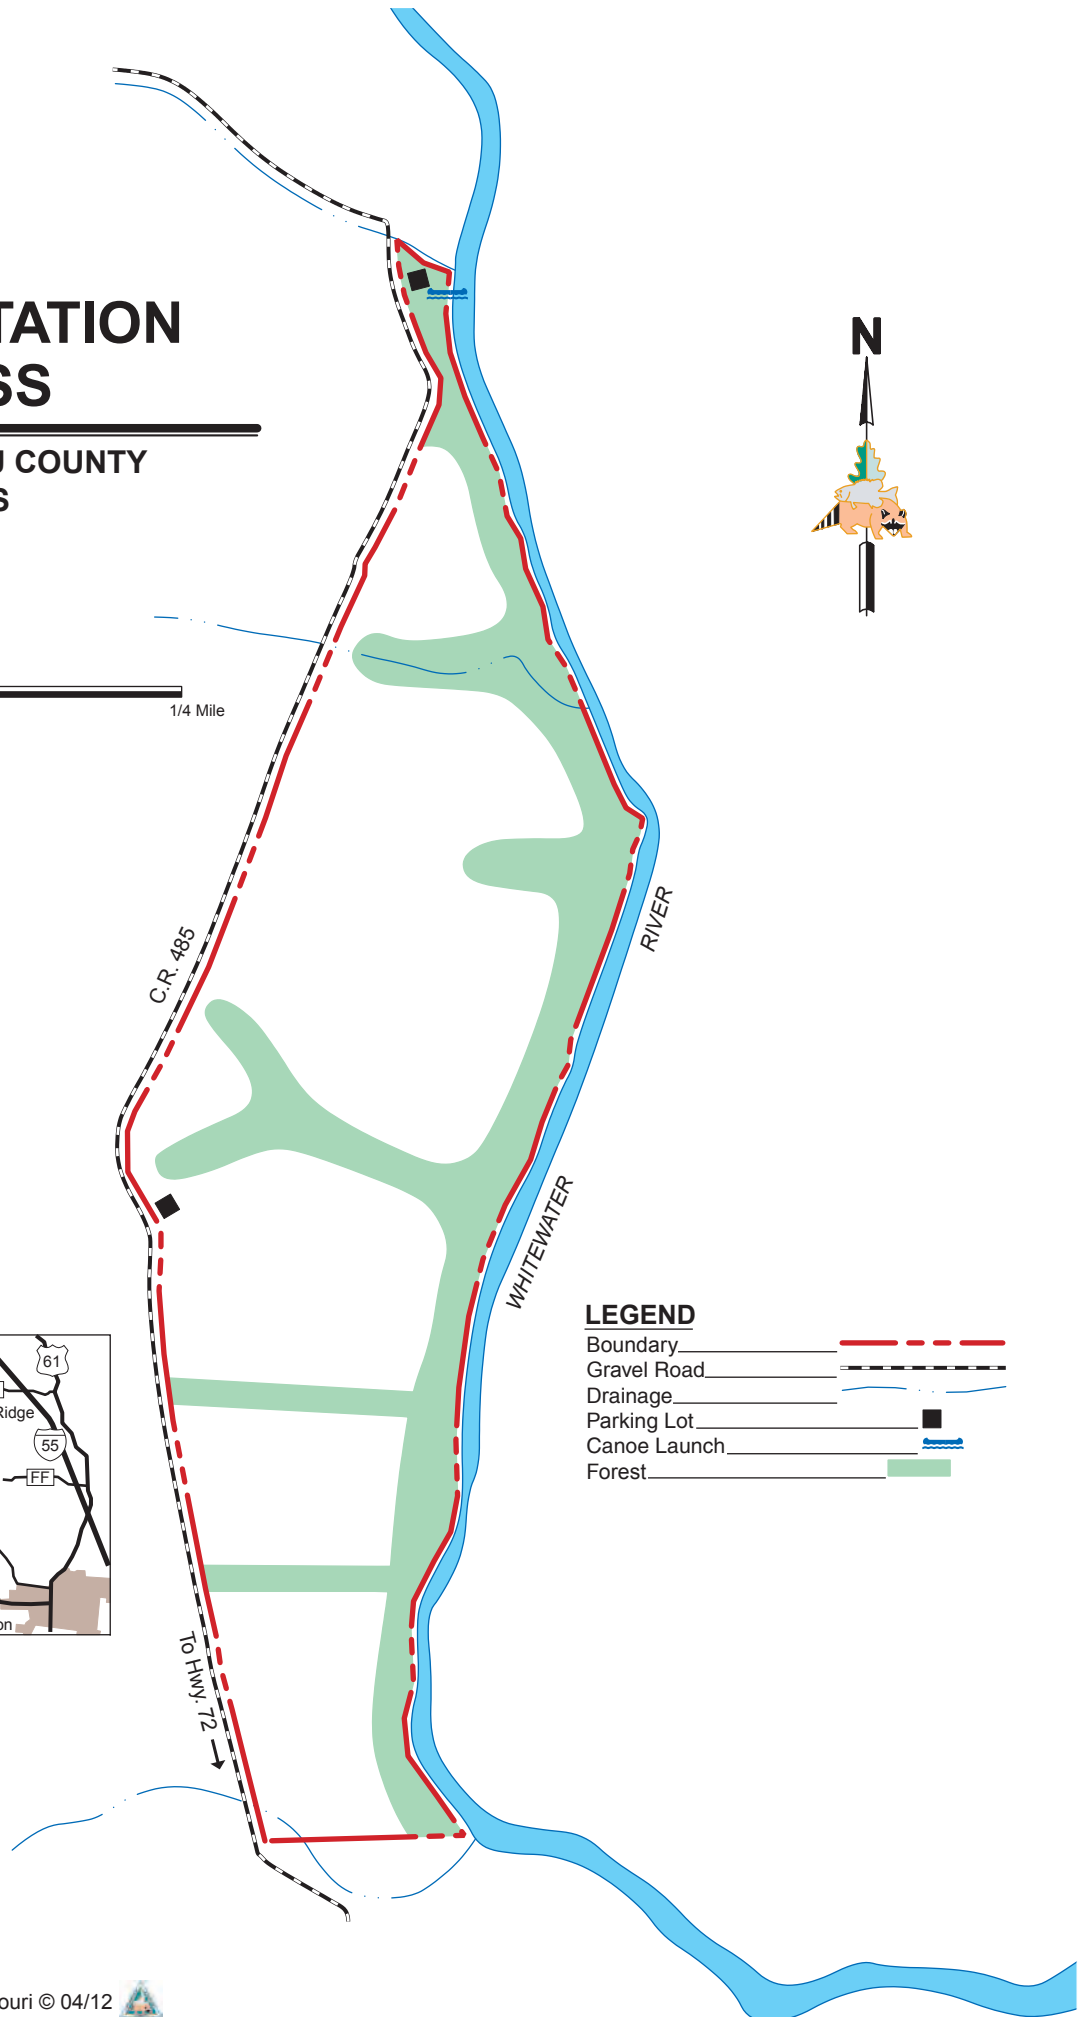

OLD PLANTATION ACCESS

CAPE GIRARDEAU COUNTY
70 ACRES

LEGEND

- Boundary
- Gravel Road
- Drainage
- Parking Lot
- Canoe Launch
- Forest