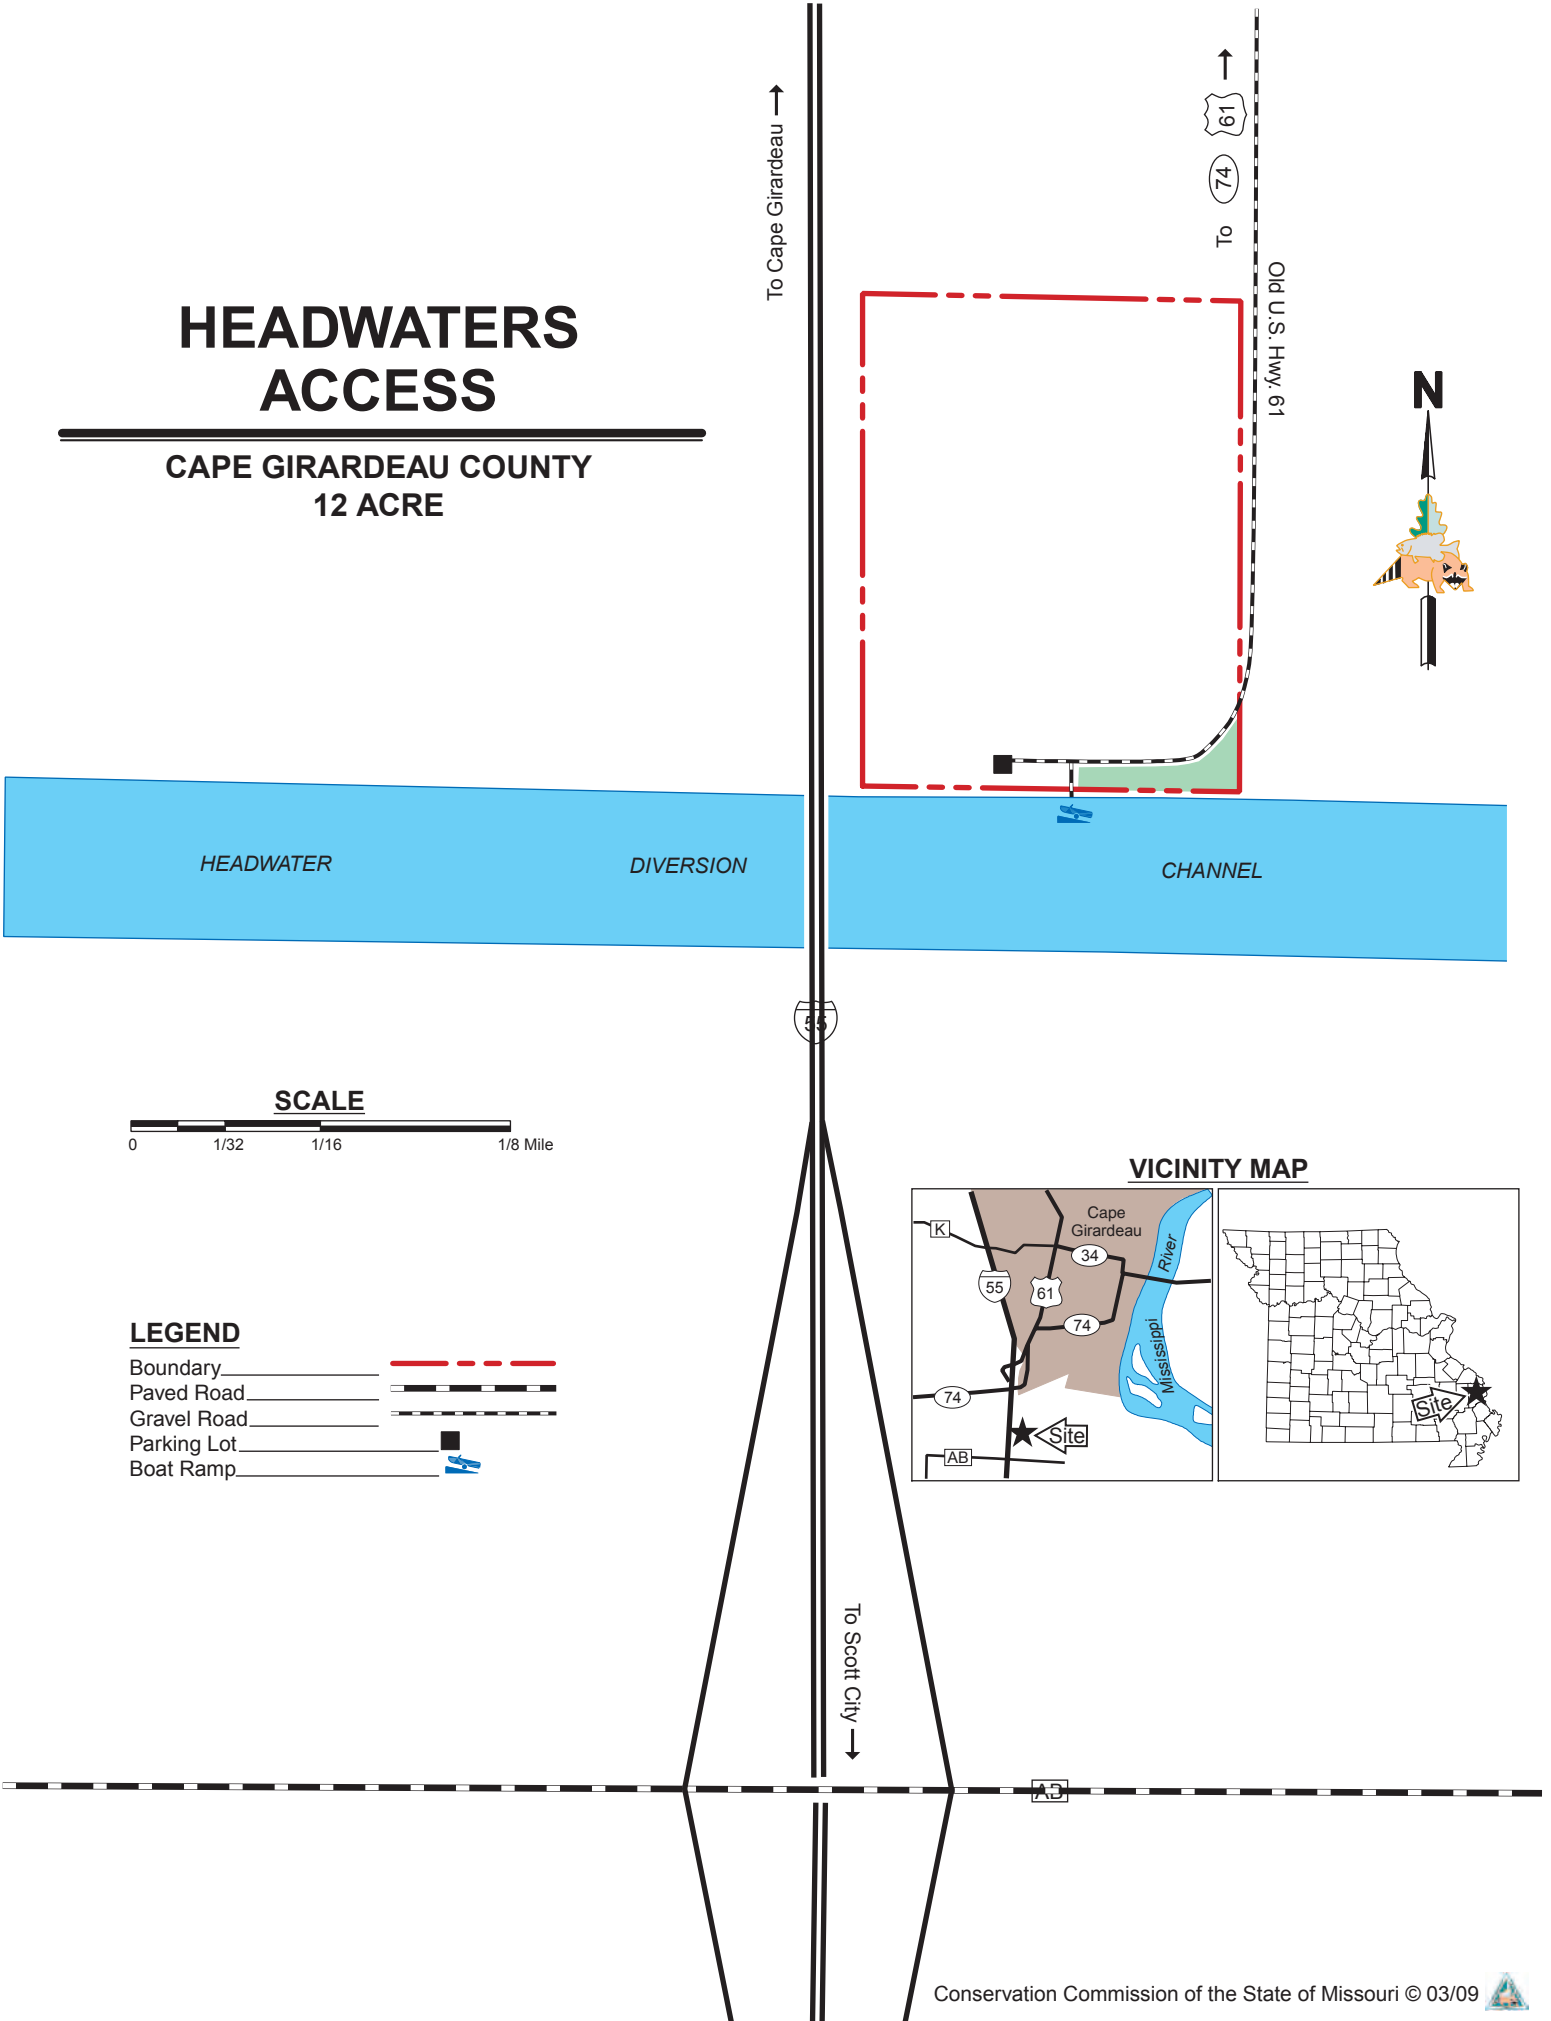

# HEADWATERS ACCESS

CAPE GIRARDEAU COUNTY  
12 ACRE

**LEGEND**

- Boundary
- Paved Road
- Gravel Road
- Parking Lot
- Boat Ramp

**VICINITY MAP**