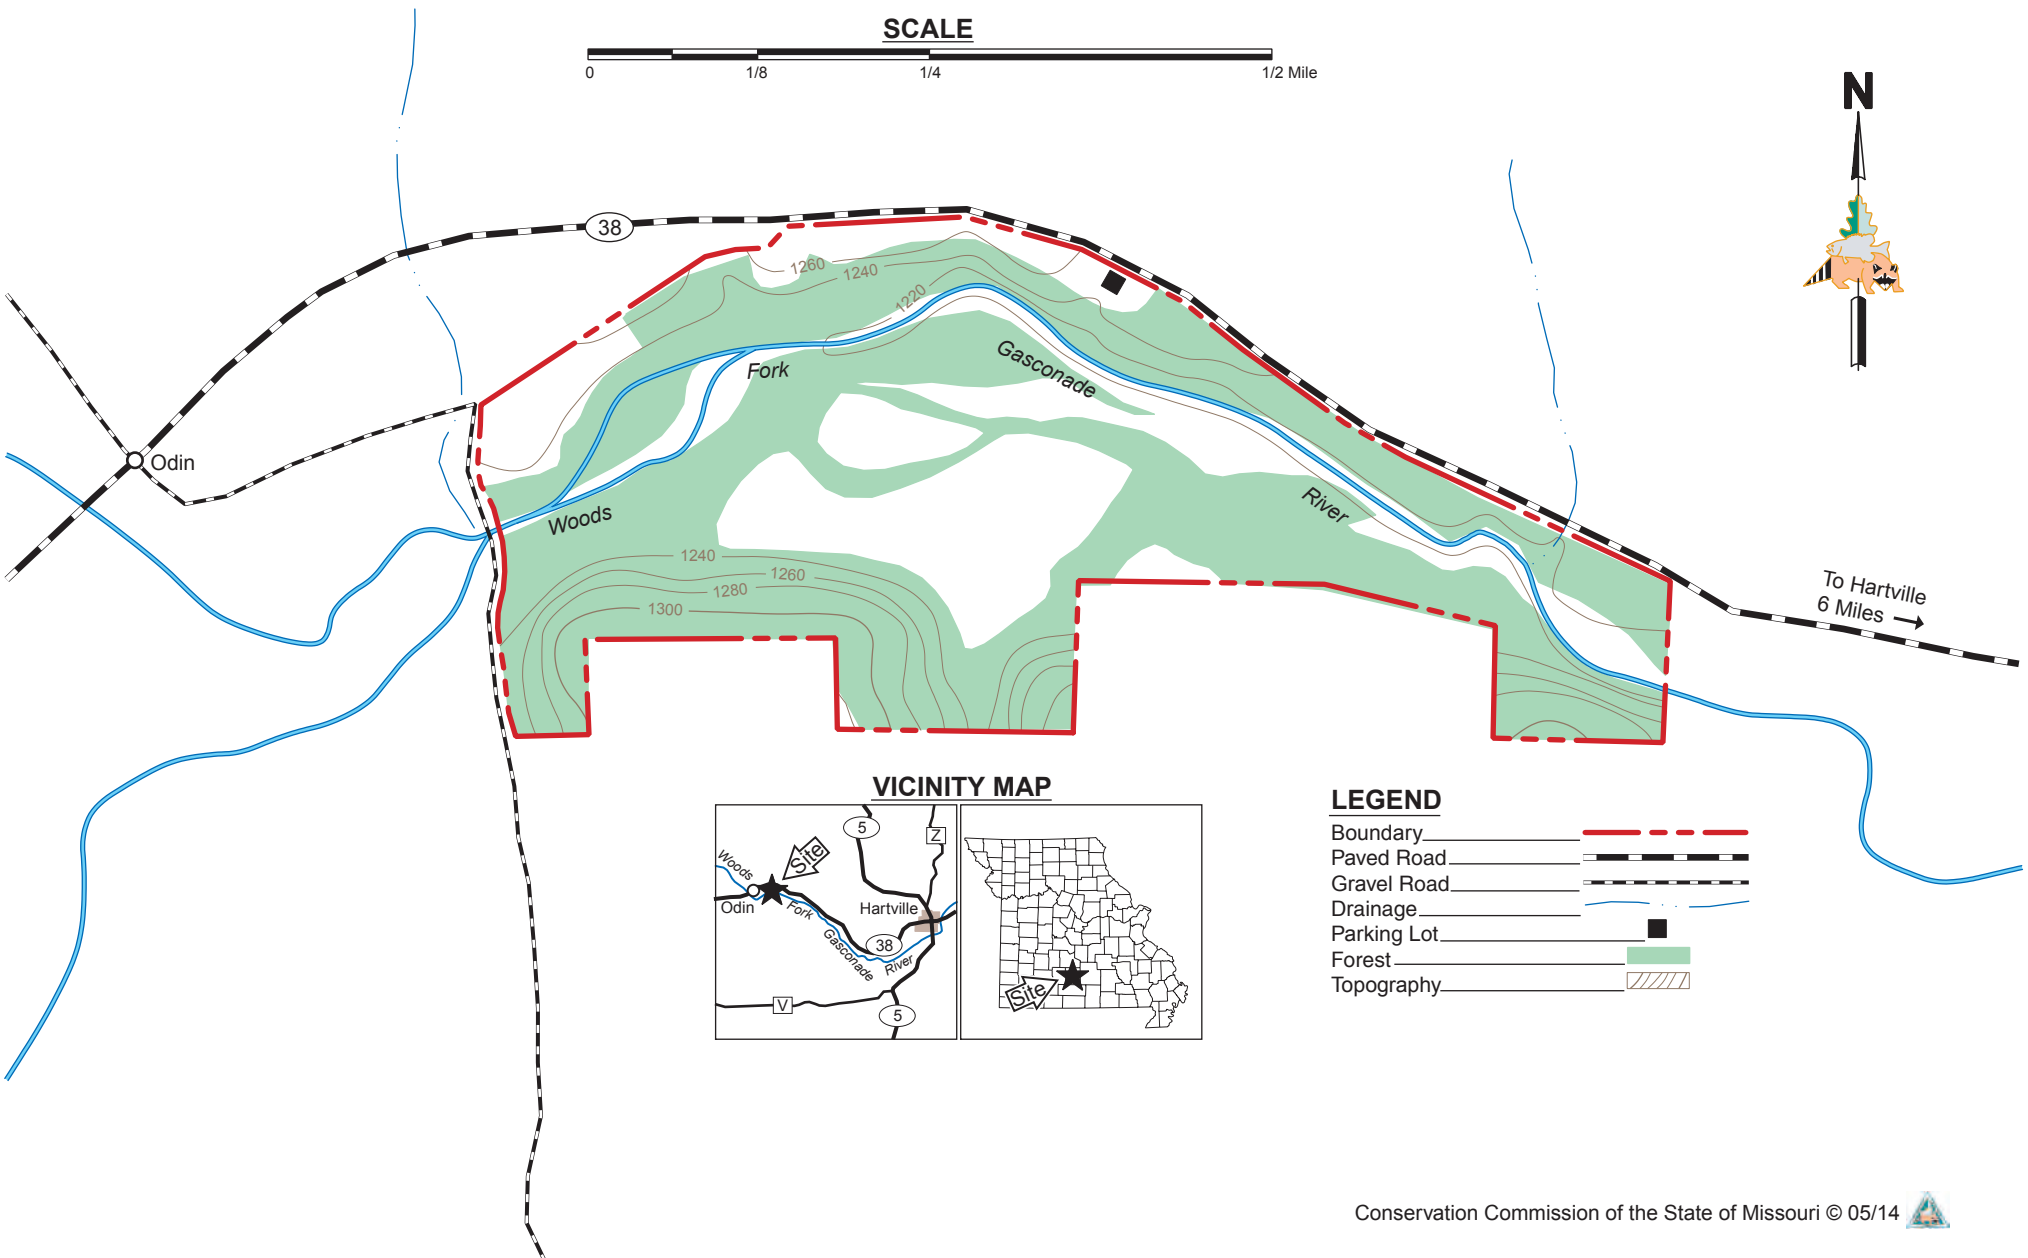

# ODIN ACCESS

WRIGHT COUNTY  
124 ACRES

## SCALE

## VICINITY MAP

## LEGEND

- Boundary
- Paved Road
- Gravel Road
- Drainage
- Parking Lot
- Forest
- Topography