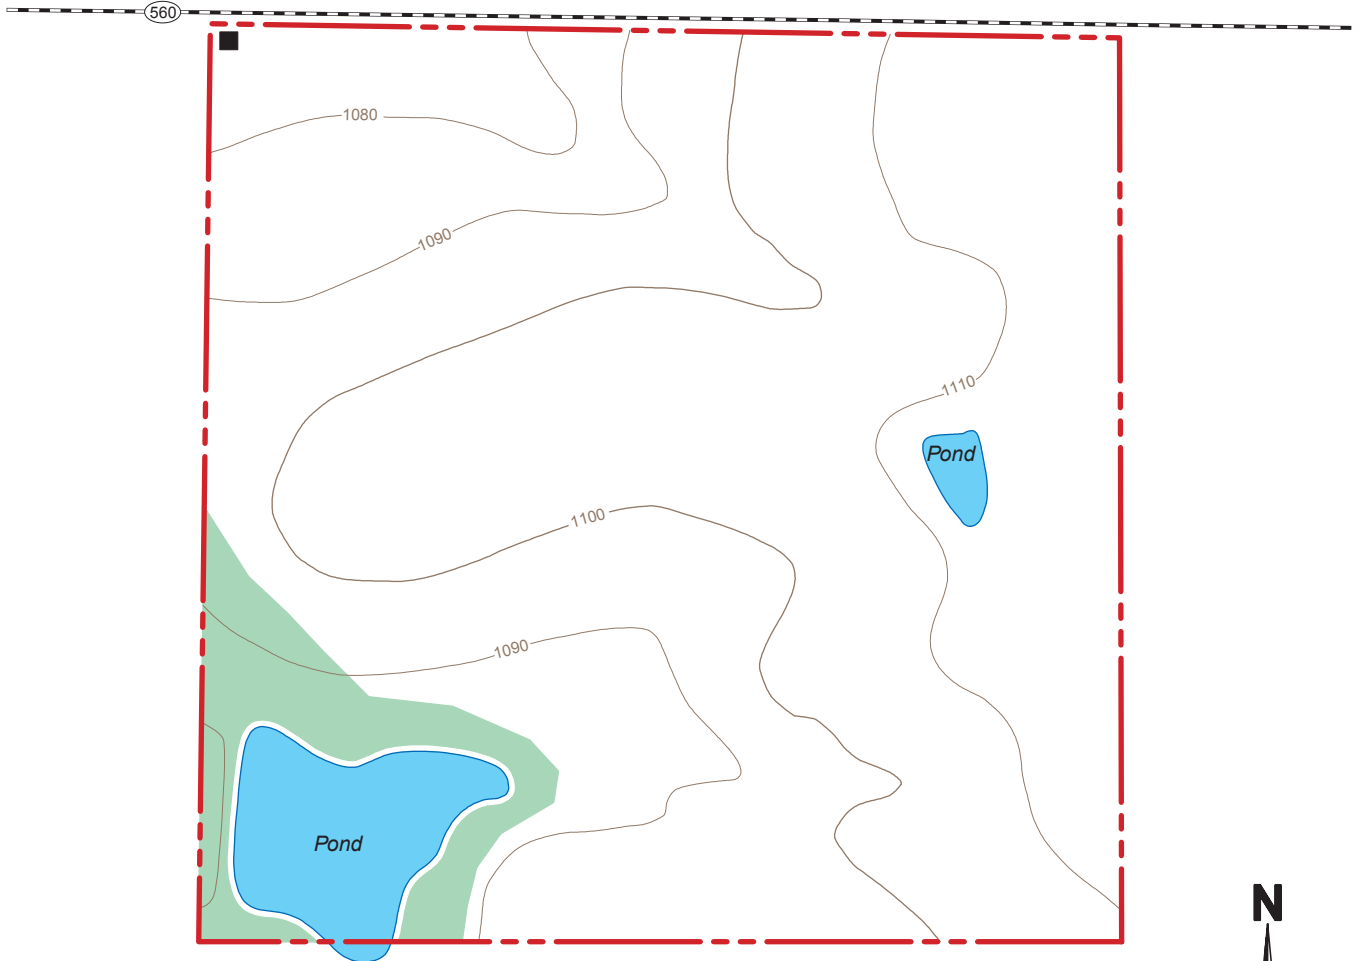

# INDIGO PRAIRIE CONSERVATION AREA

DADE COUNTY  
40 ACRES

## SCALE

## VICINITY MAP

## LEGEND

- Boundary 
- Gravel Road 
- Parking Lot 
- Forest 
- Topography 