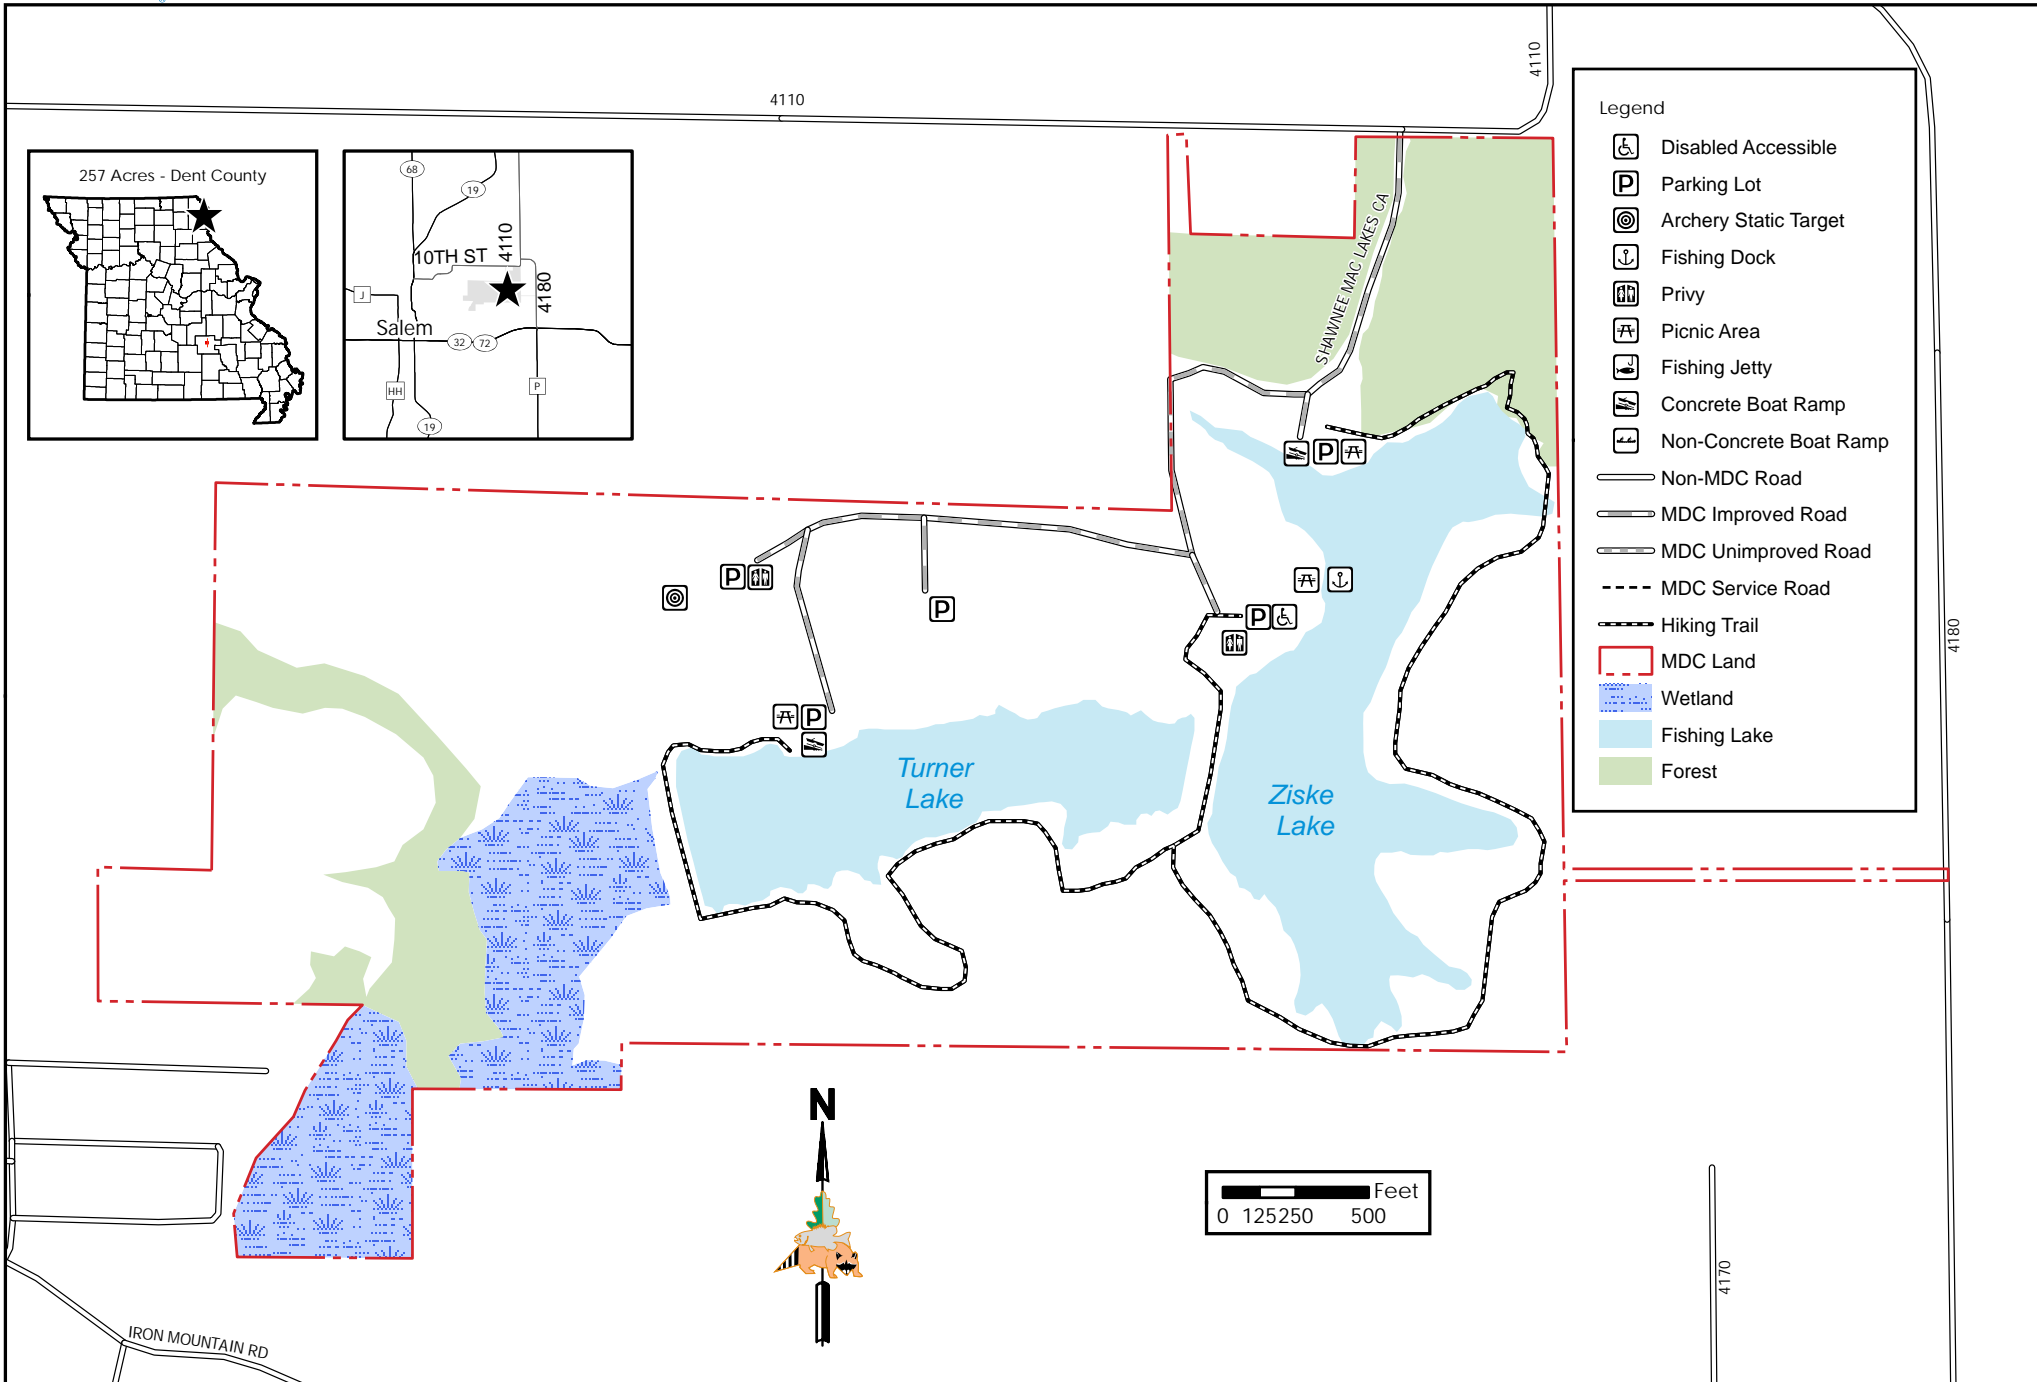

Shawnee Mac Lakes Conservation Area

Conservation Commission of the State of Missouri ©

Last Updated - 9/3/2024

Legend

- Disabled Accessible
- Parking Lot
- Archery Static Target
- Fishing Dock
- Privy
- Picnic Area
- Fishing Jetty
- Concrete Boat Ramp
- Non-Concrete Boat Ramp
- Non-MDC Road
- MDC Improved Road
- MDC Unimproved Road
- MDC Service Road
- Hiking Trail
- MDC Land
- Wetland
- Fishing Lake
- Forest

MAP DISCLAIMER: Although all data in this map have been compiled by the Missouri Department of Conservation, no warranty, expressed or implied, is made by the department as to the accuracy of the data and related materials. The act of distribution shall not constitute any such warranty, and no responsibility is assumed by the department in the use of these data or related materials.