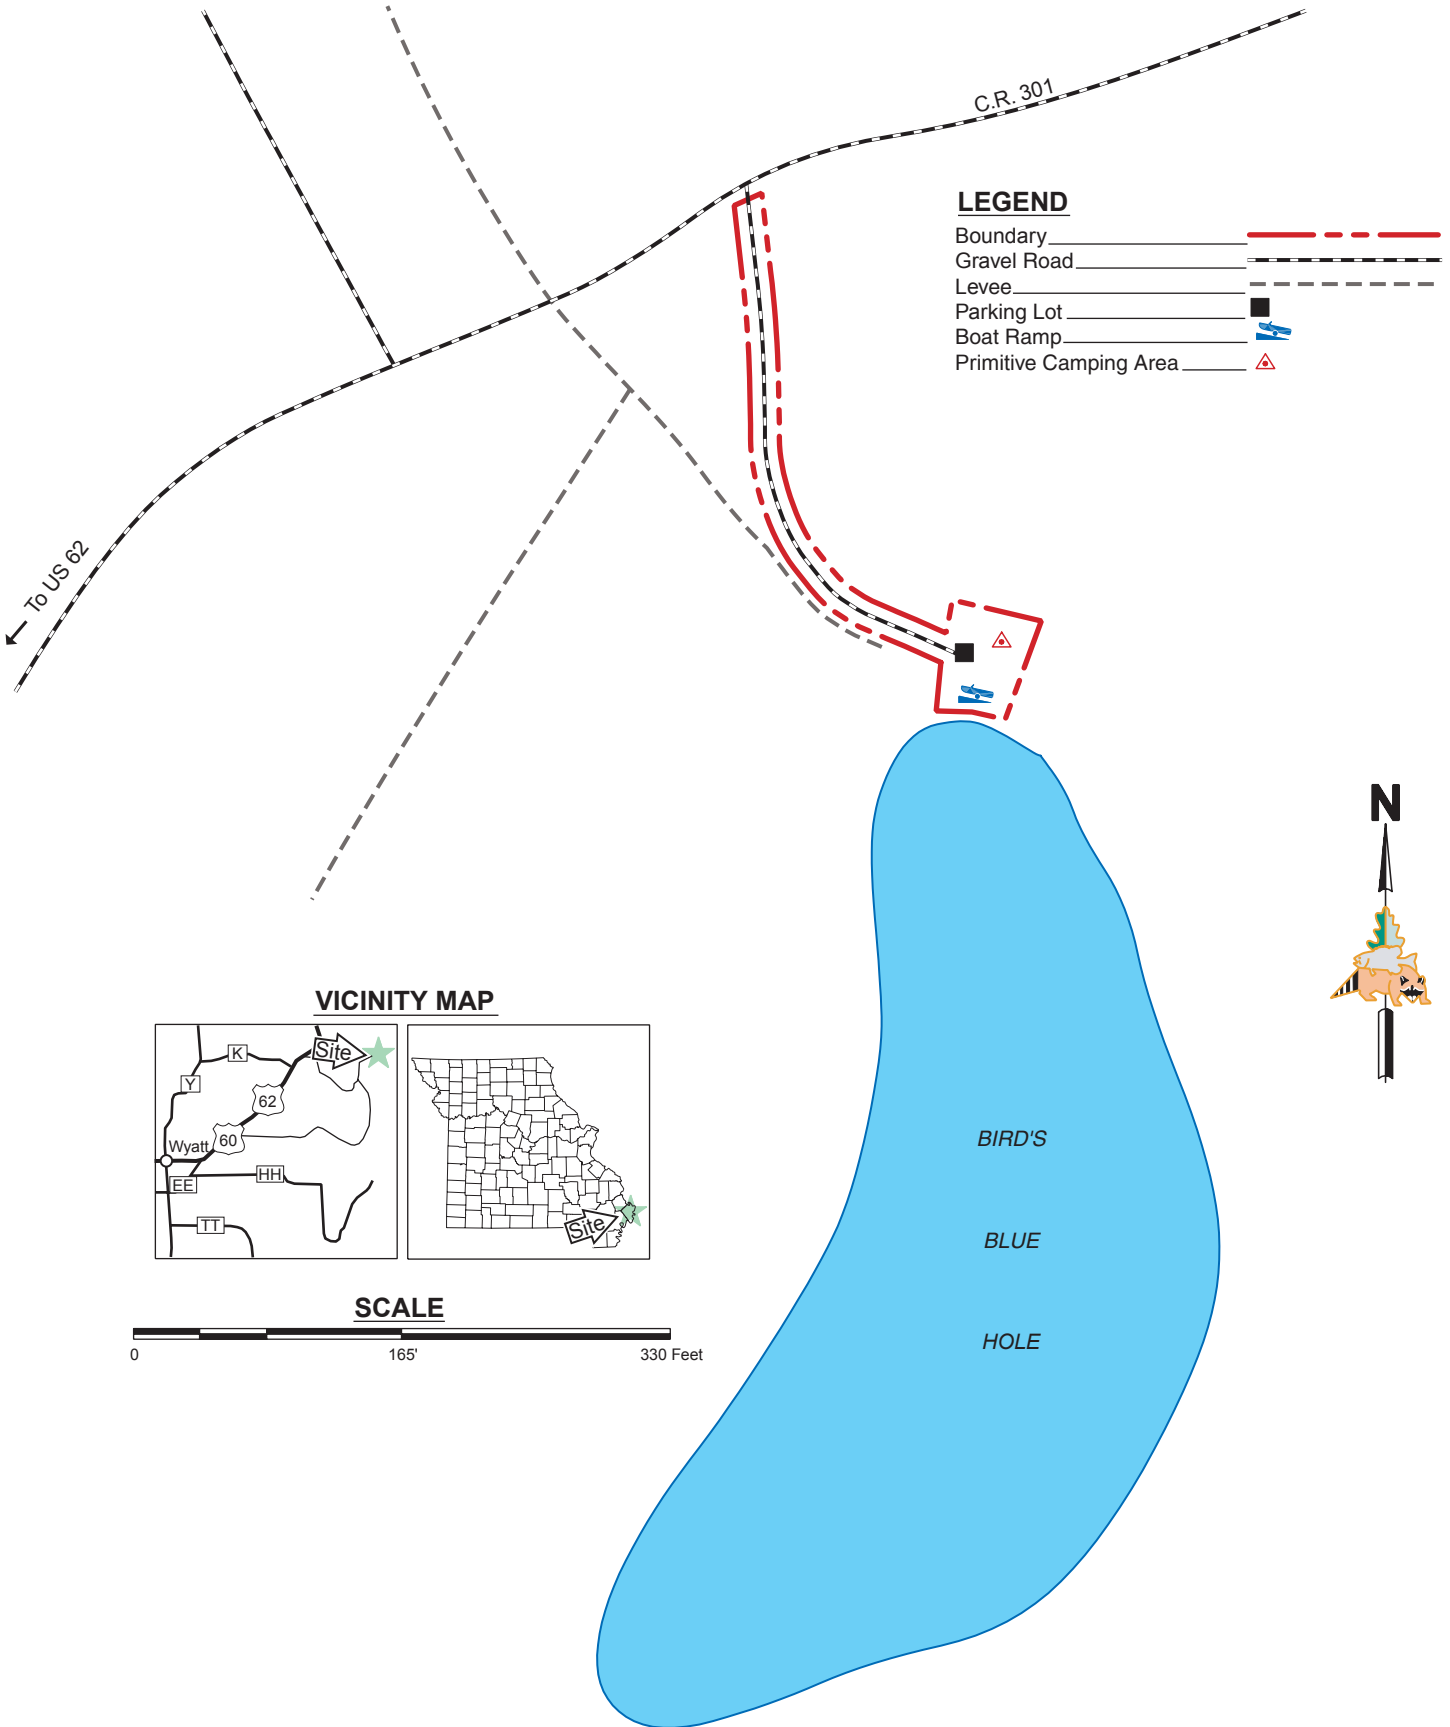

BIRD'S BLUE HOLE

MISSISSIPPI COUNTY
77 ACRES

LEGEND

- Boundary
- Gravel Road
- Levee
- Parking Lot
- Boat Ramp
- Primitive Camping Area

VICINITY MAP

SCALE