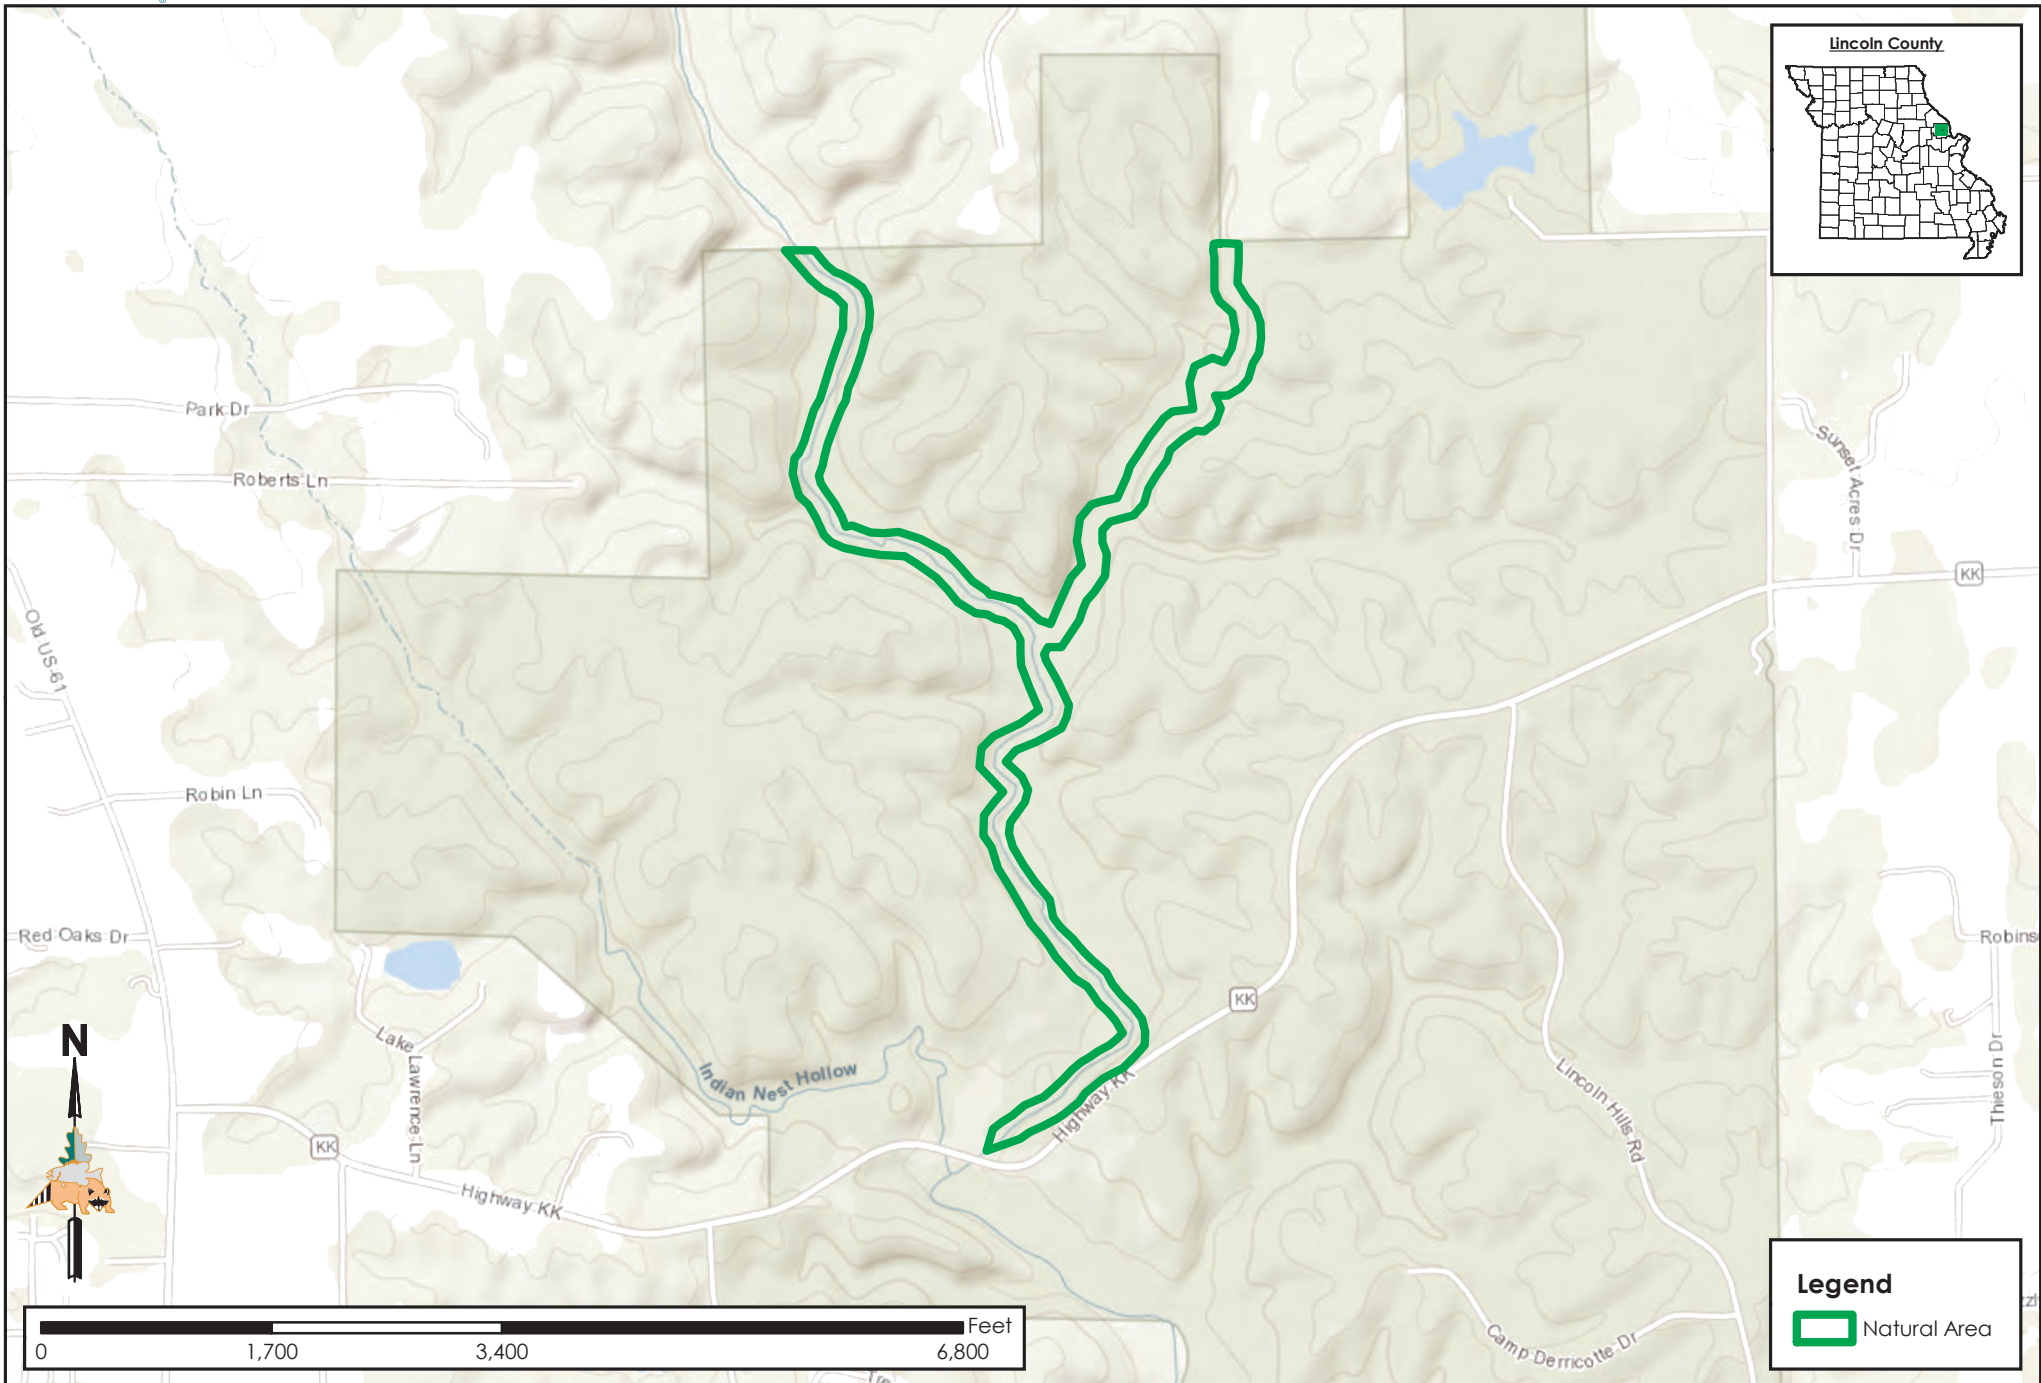

Big Sugar Creek NA

Conservation Commission of the State of Missouri ©

Last Updated - 2/28/2019

MAP DISCLAIMER: Although all data in this map have been compiled by the Missouri Department of Conservation, no warranty, expressed or implied, is made by the department as to the accuracy of the data and related materials. The act of distribution shall not constitute any such warranty, and no responsibility is assumed by the department in the use of these data or related materials.