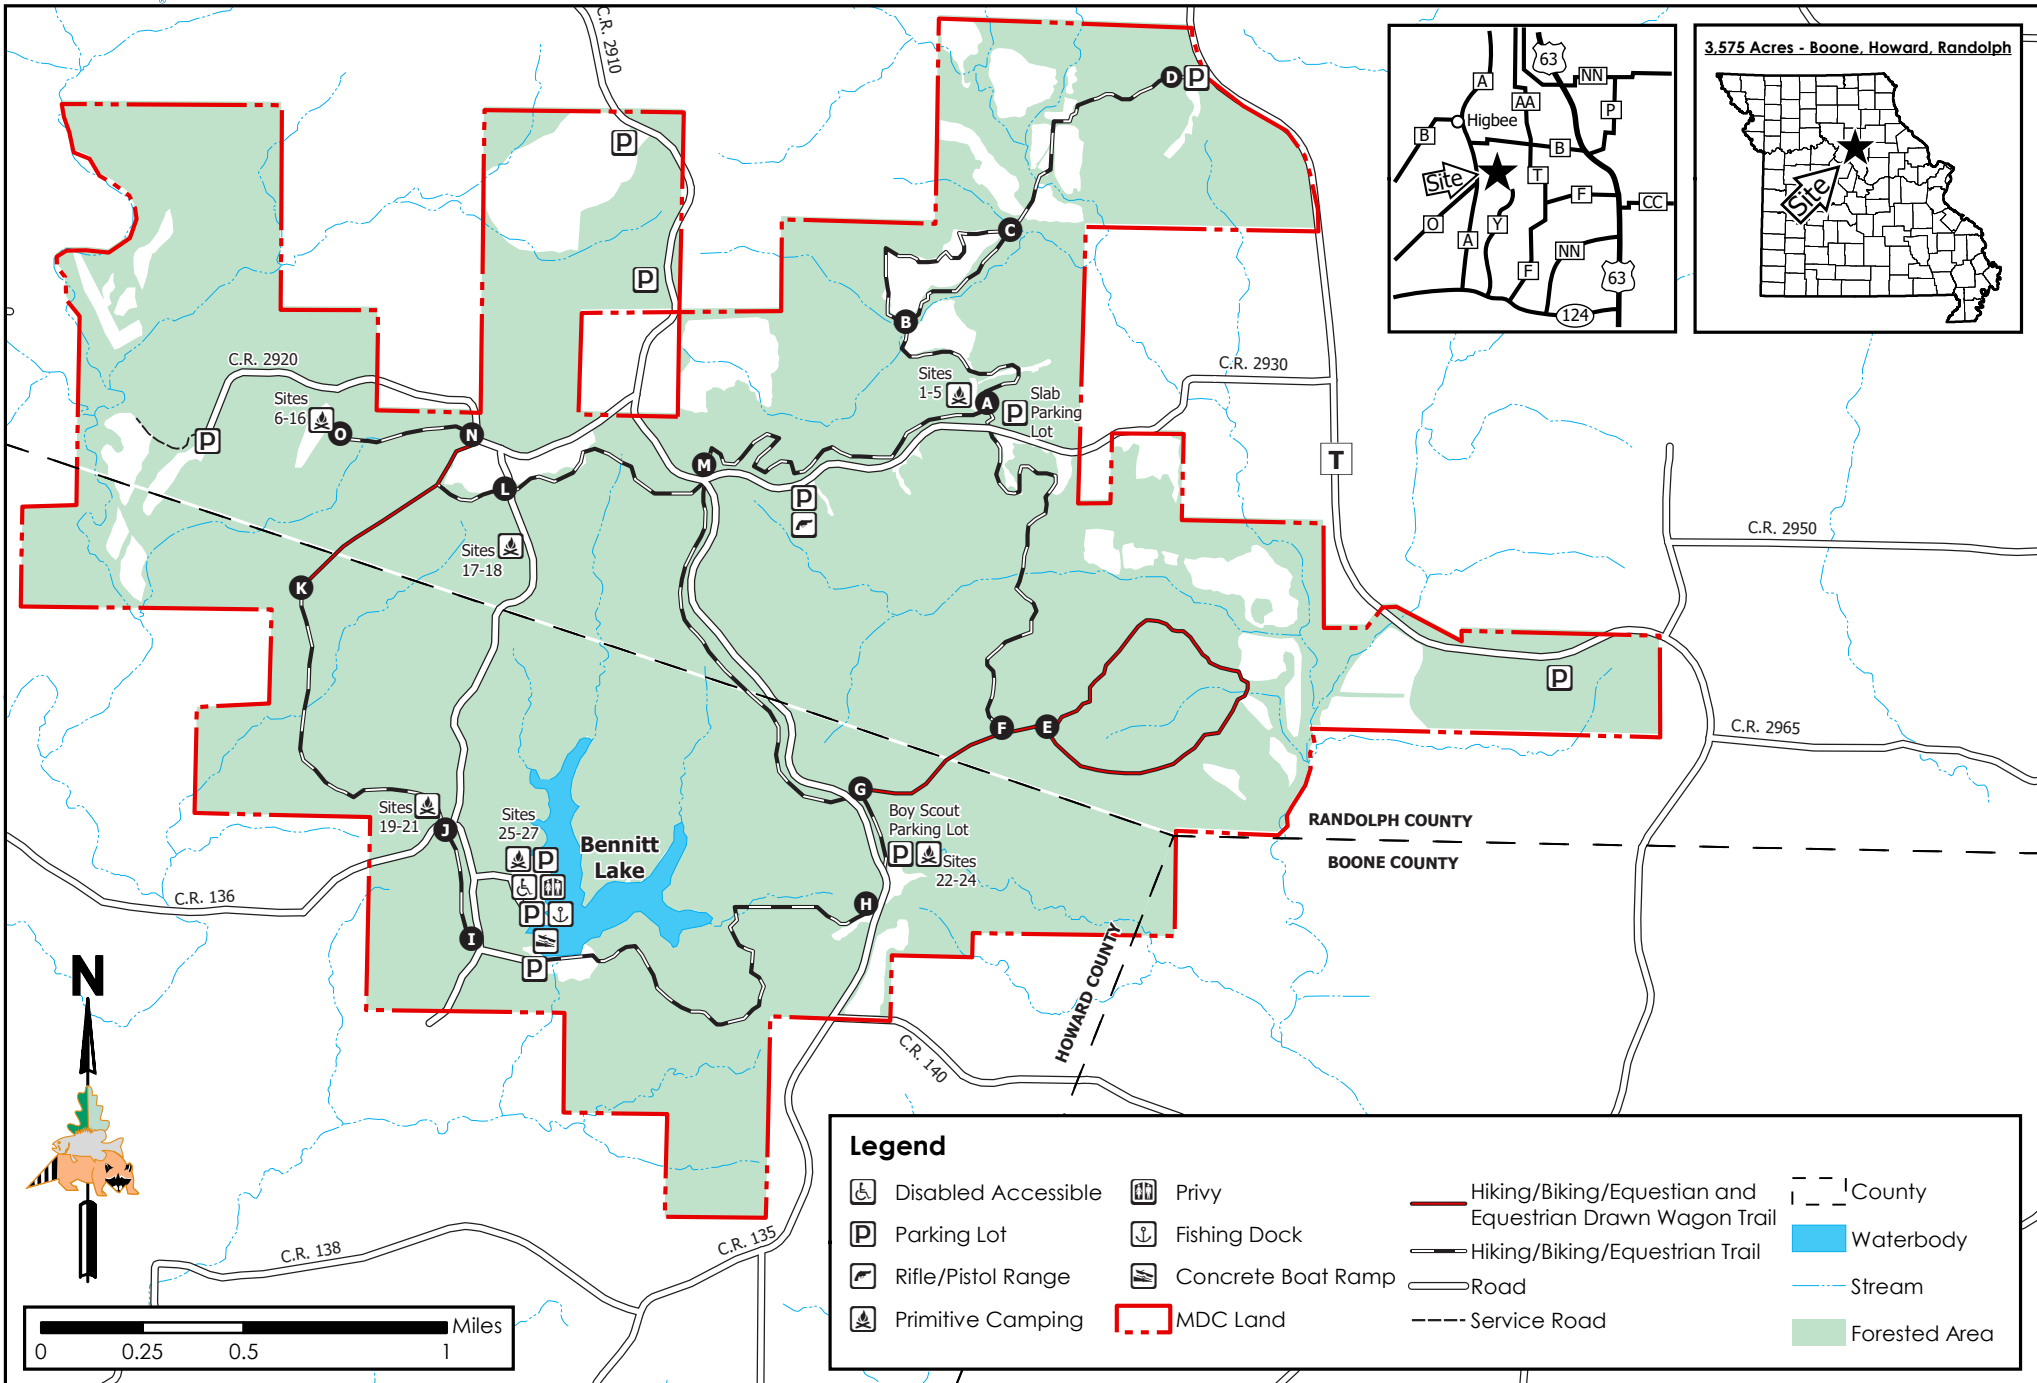

# Rudolf Bennitt Conservation Area

Conservation Commission of the State of Missouri

Last Updated - 10/25/2018

**Legend**

Disabled Accessible	Privy	Hiking/Biking/Equestrian and Equestrian Drawn Wagon Trail	County
Parking Lot	Fishing Dock	Hiking/Biking/Equestrian Trail	Waterbody
Rifle/Pistol Range	Concrete Boat Ramp	Road	Stream
Primitive Camping	MDC Land	Service Road	Forested Area

MAP DISCLAIMER: Although all data in this map have been compiled by the Missouri Department of Conservation, no warranty, expressed or implied, is made by the department as to the accuracy of the data and related materials. The act of distribution shall not constitute any such warranty, and no responsibility is assumed by the department in the use of these data or related materials.