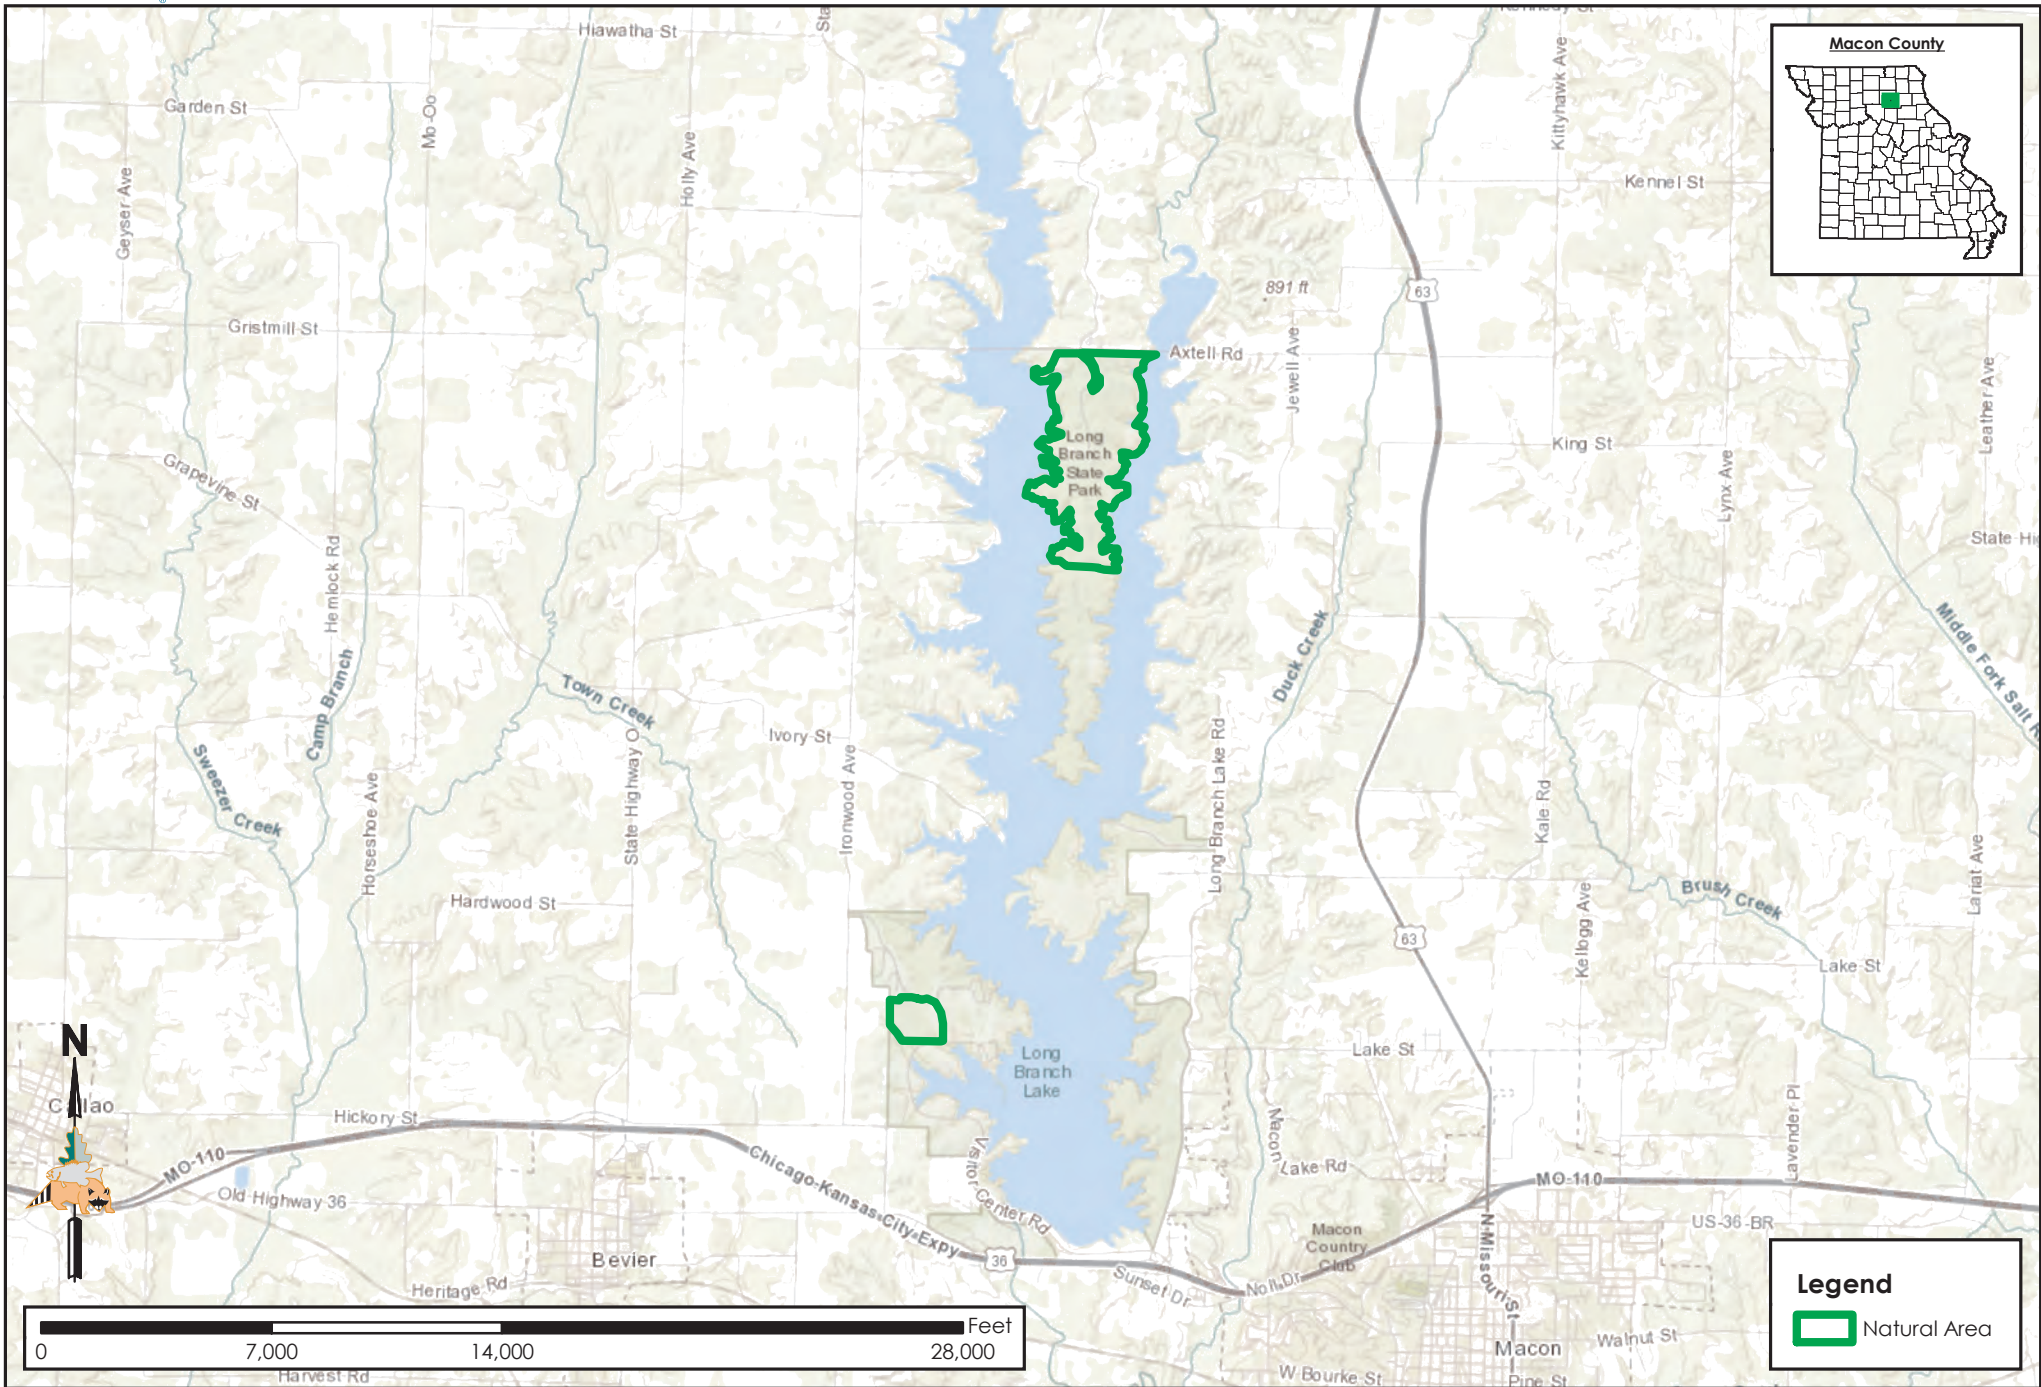

Chariton River Hills NA

Conservation Commission of the State of Missouri ©

Last Updated - 2/28/2019

MAP DISCLAIMER: Although all data in this map have been compiled by the Missouri Department of Conservation, no warranty, expressed or implied, is made by the department as to the accuracy of the data and related materials. The act of distribution shall not constitute any such warranty, and no responsibility is assumed by the department in the use of these data or related materials.