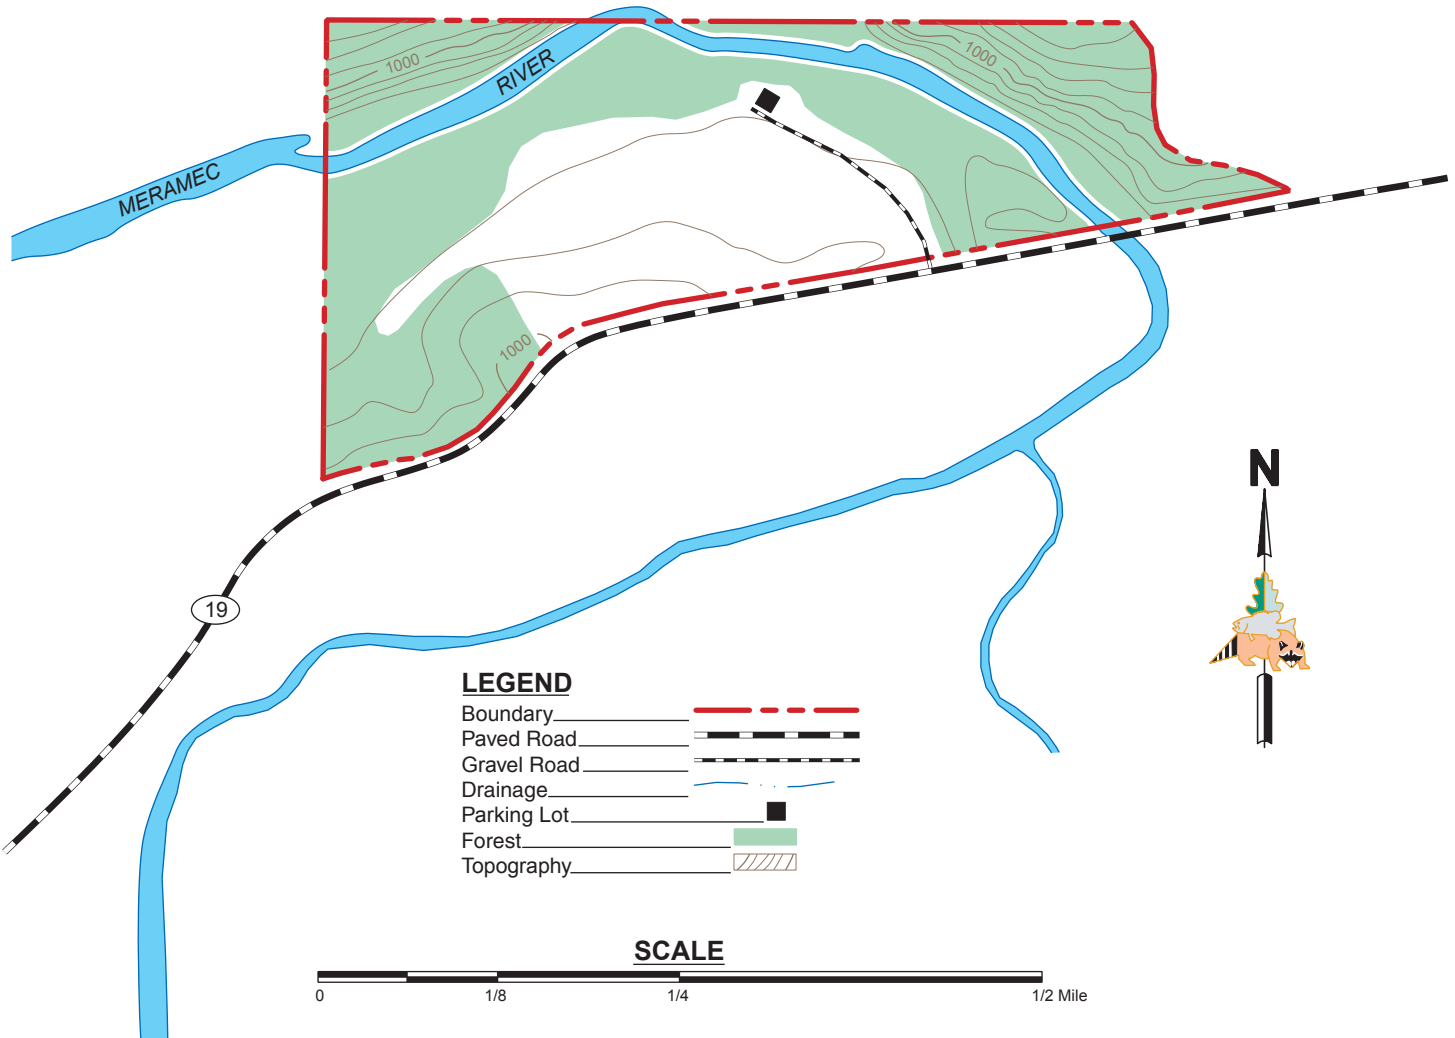

# SHORT BEND ACCESS

DENT COUNTY  
87 ACRES

## VICINITY MAP

### LEGEND

- Boundary
- Paved Road
- Gravel Road
- Drainage
- Parking Lot
- Forest
- Topography

### SCALE