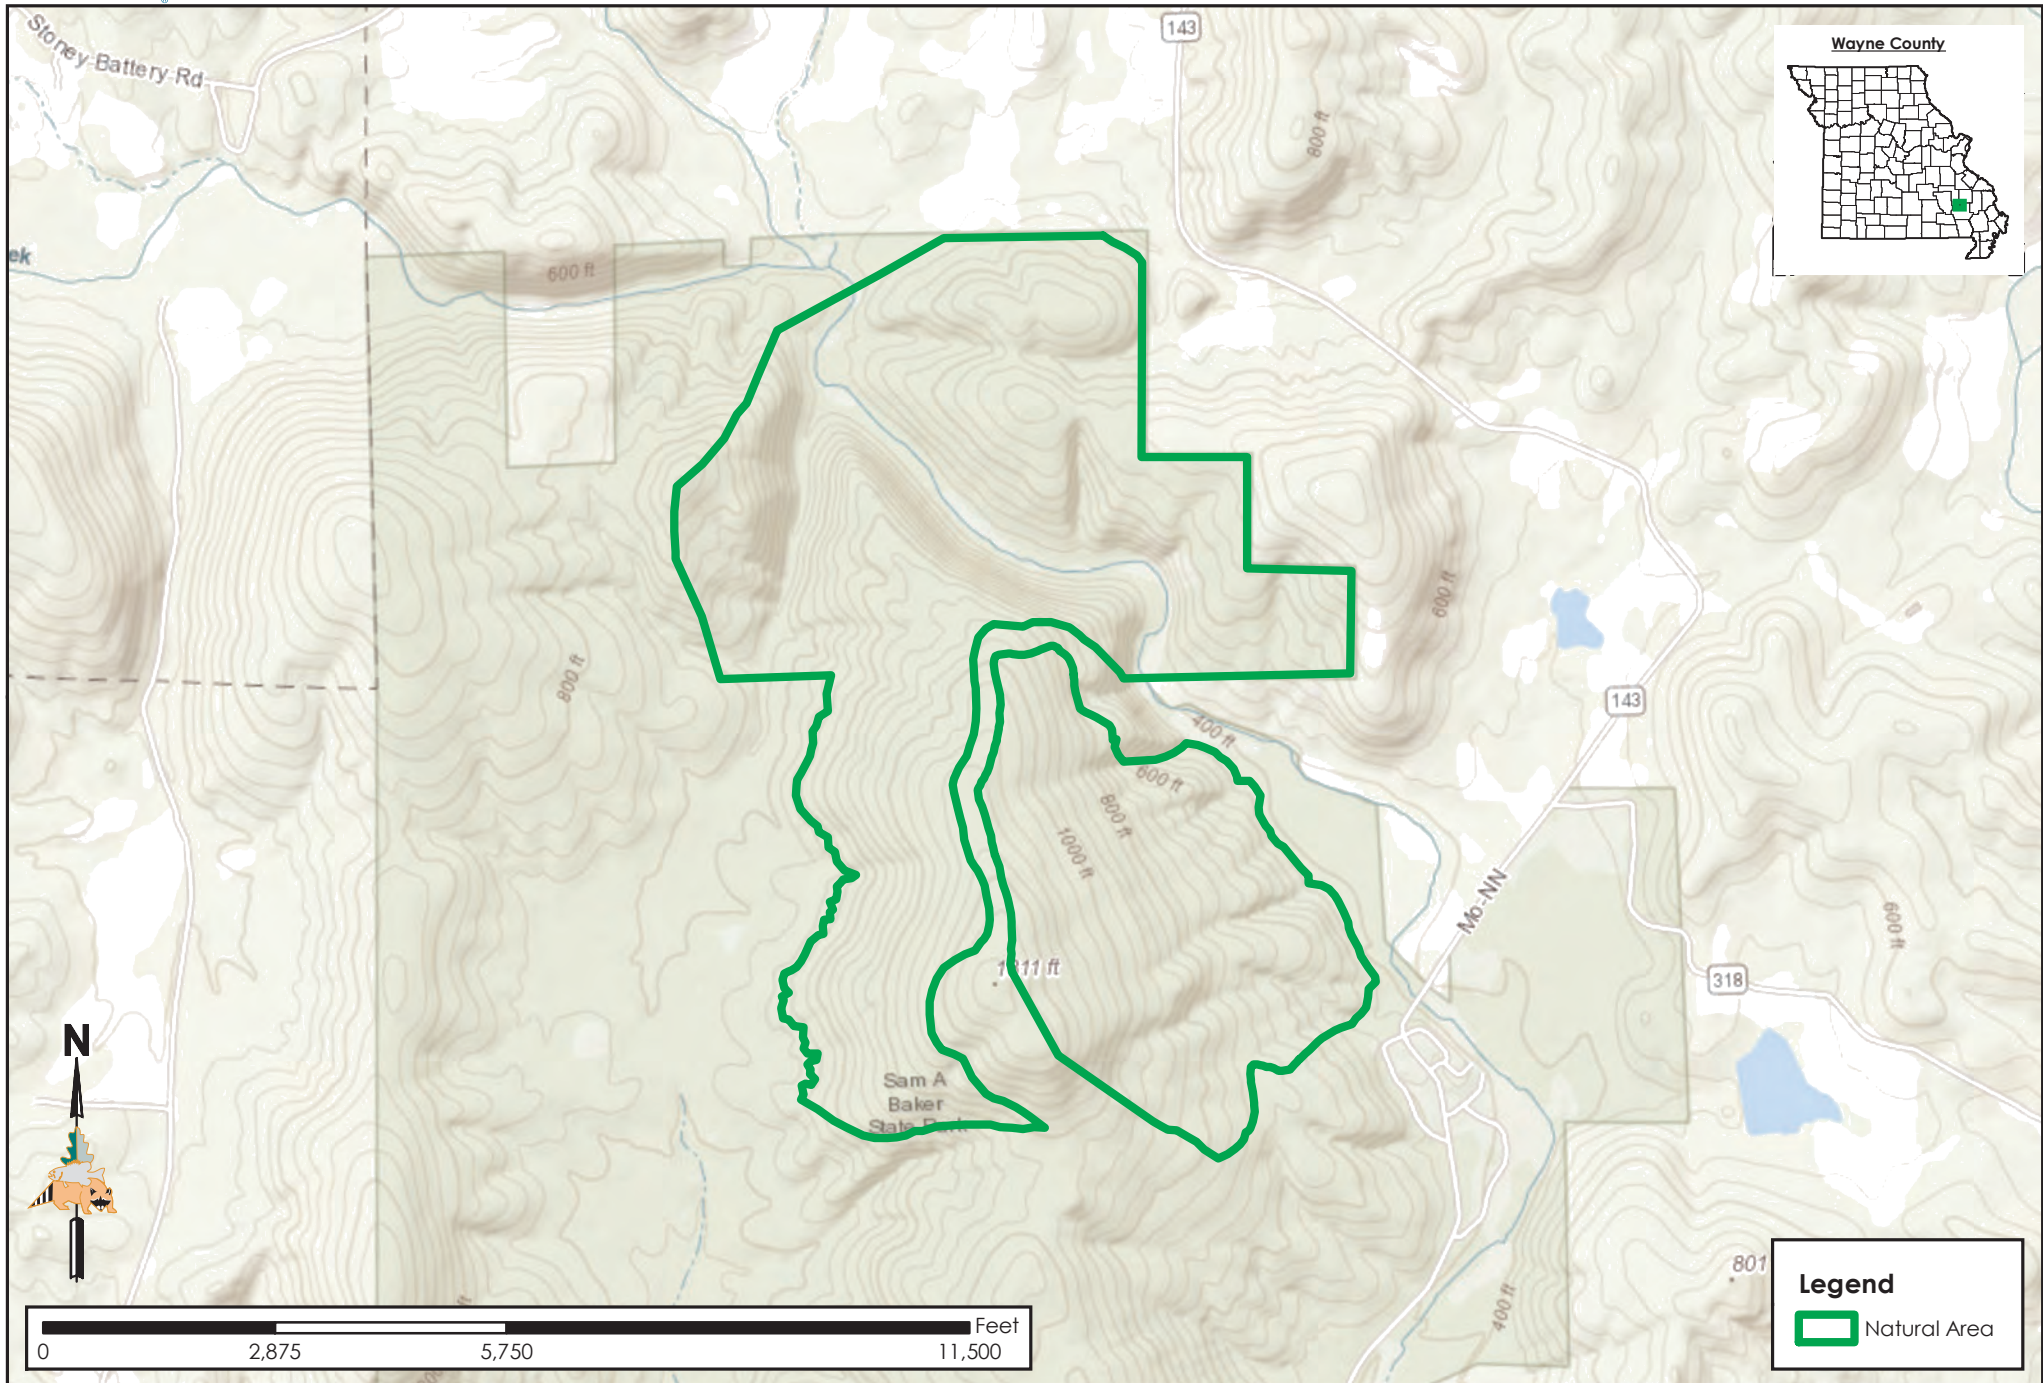

Mudlick Mountain NA

Conservation Commission of the State of Missouri ©

Last Updated - 2/28/2019

MAP DISCLAIMER: Although all data in this map have been compiled by the Missouri Department of Conservation, no warranty, expressed or implied, is made by the department as to the accuracy of the data and related materials. The act of distribution shall not constitute any such warranty, and no responsibility is assumed by the department in the use of these data or related materials.