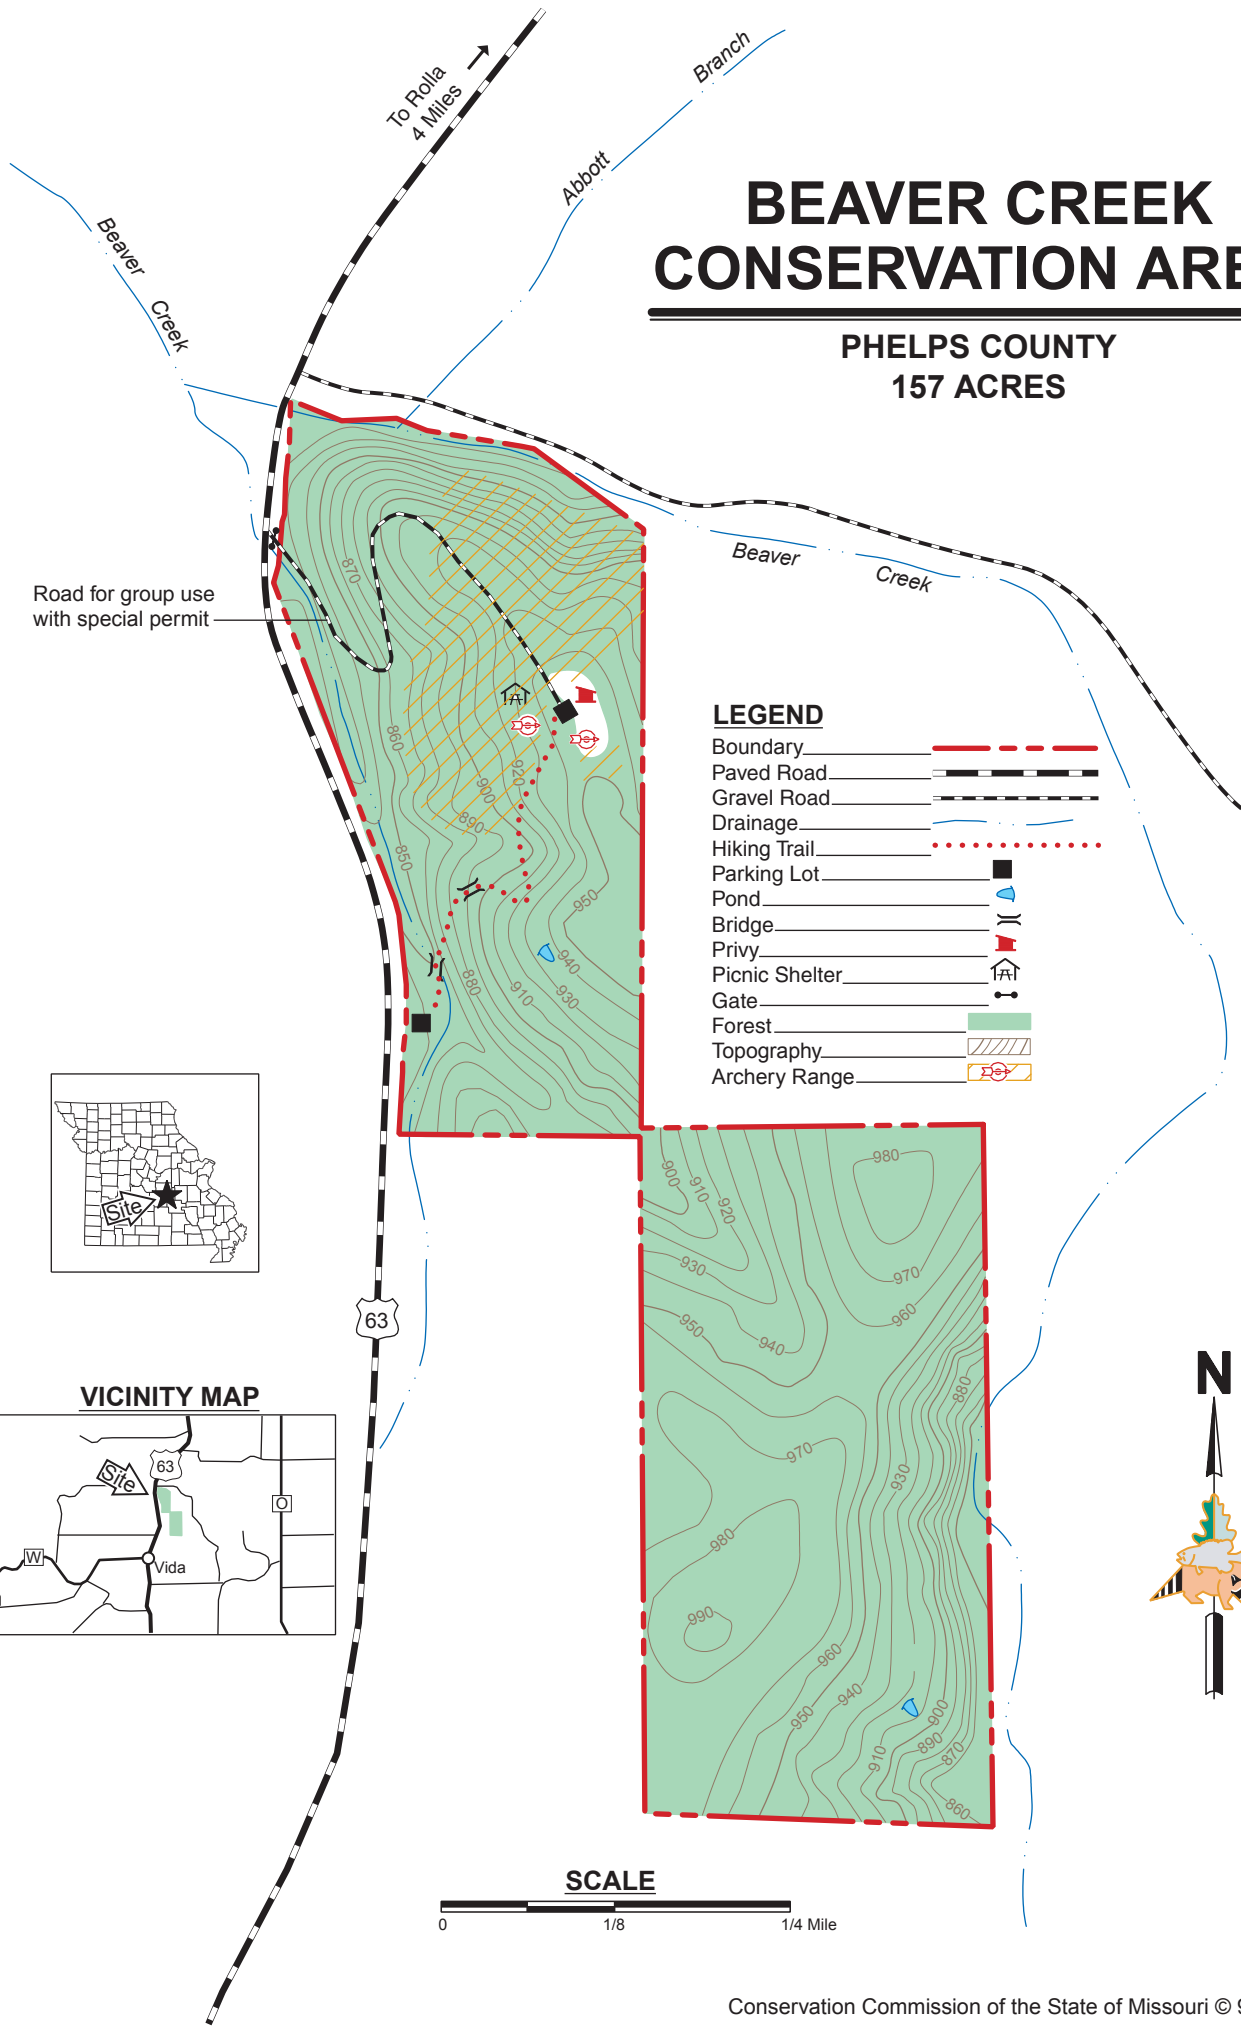

BEAVER CREEK CONSERVATION AREA

**PHELPS COUNTY
157 ACRES**

Road for group use with special permit

LEGEND

- Boundary
- Paved Road
- Gravel Road
- Drainage
- Hiking Trail
- Parking Lot
- Pond
- Bridge
- Privy
- Picnic Shelter
- Gate
- Forest
- Topography
- Archery Range

VICINITY MAP

SCALE