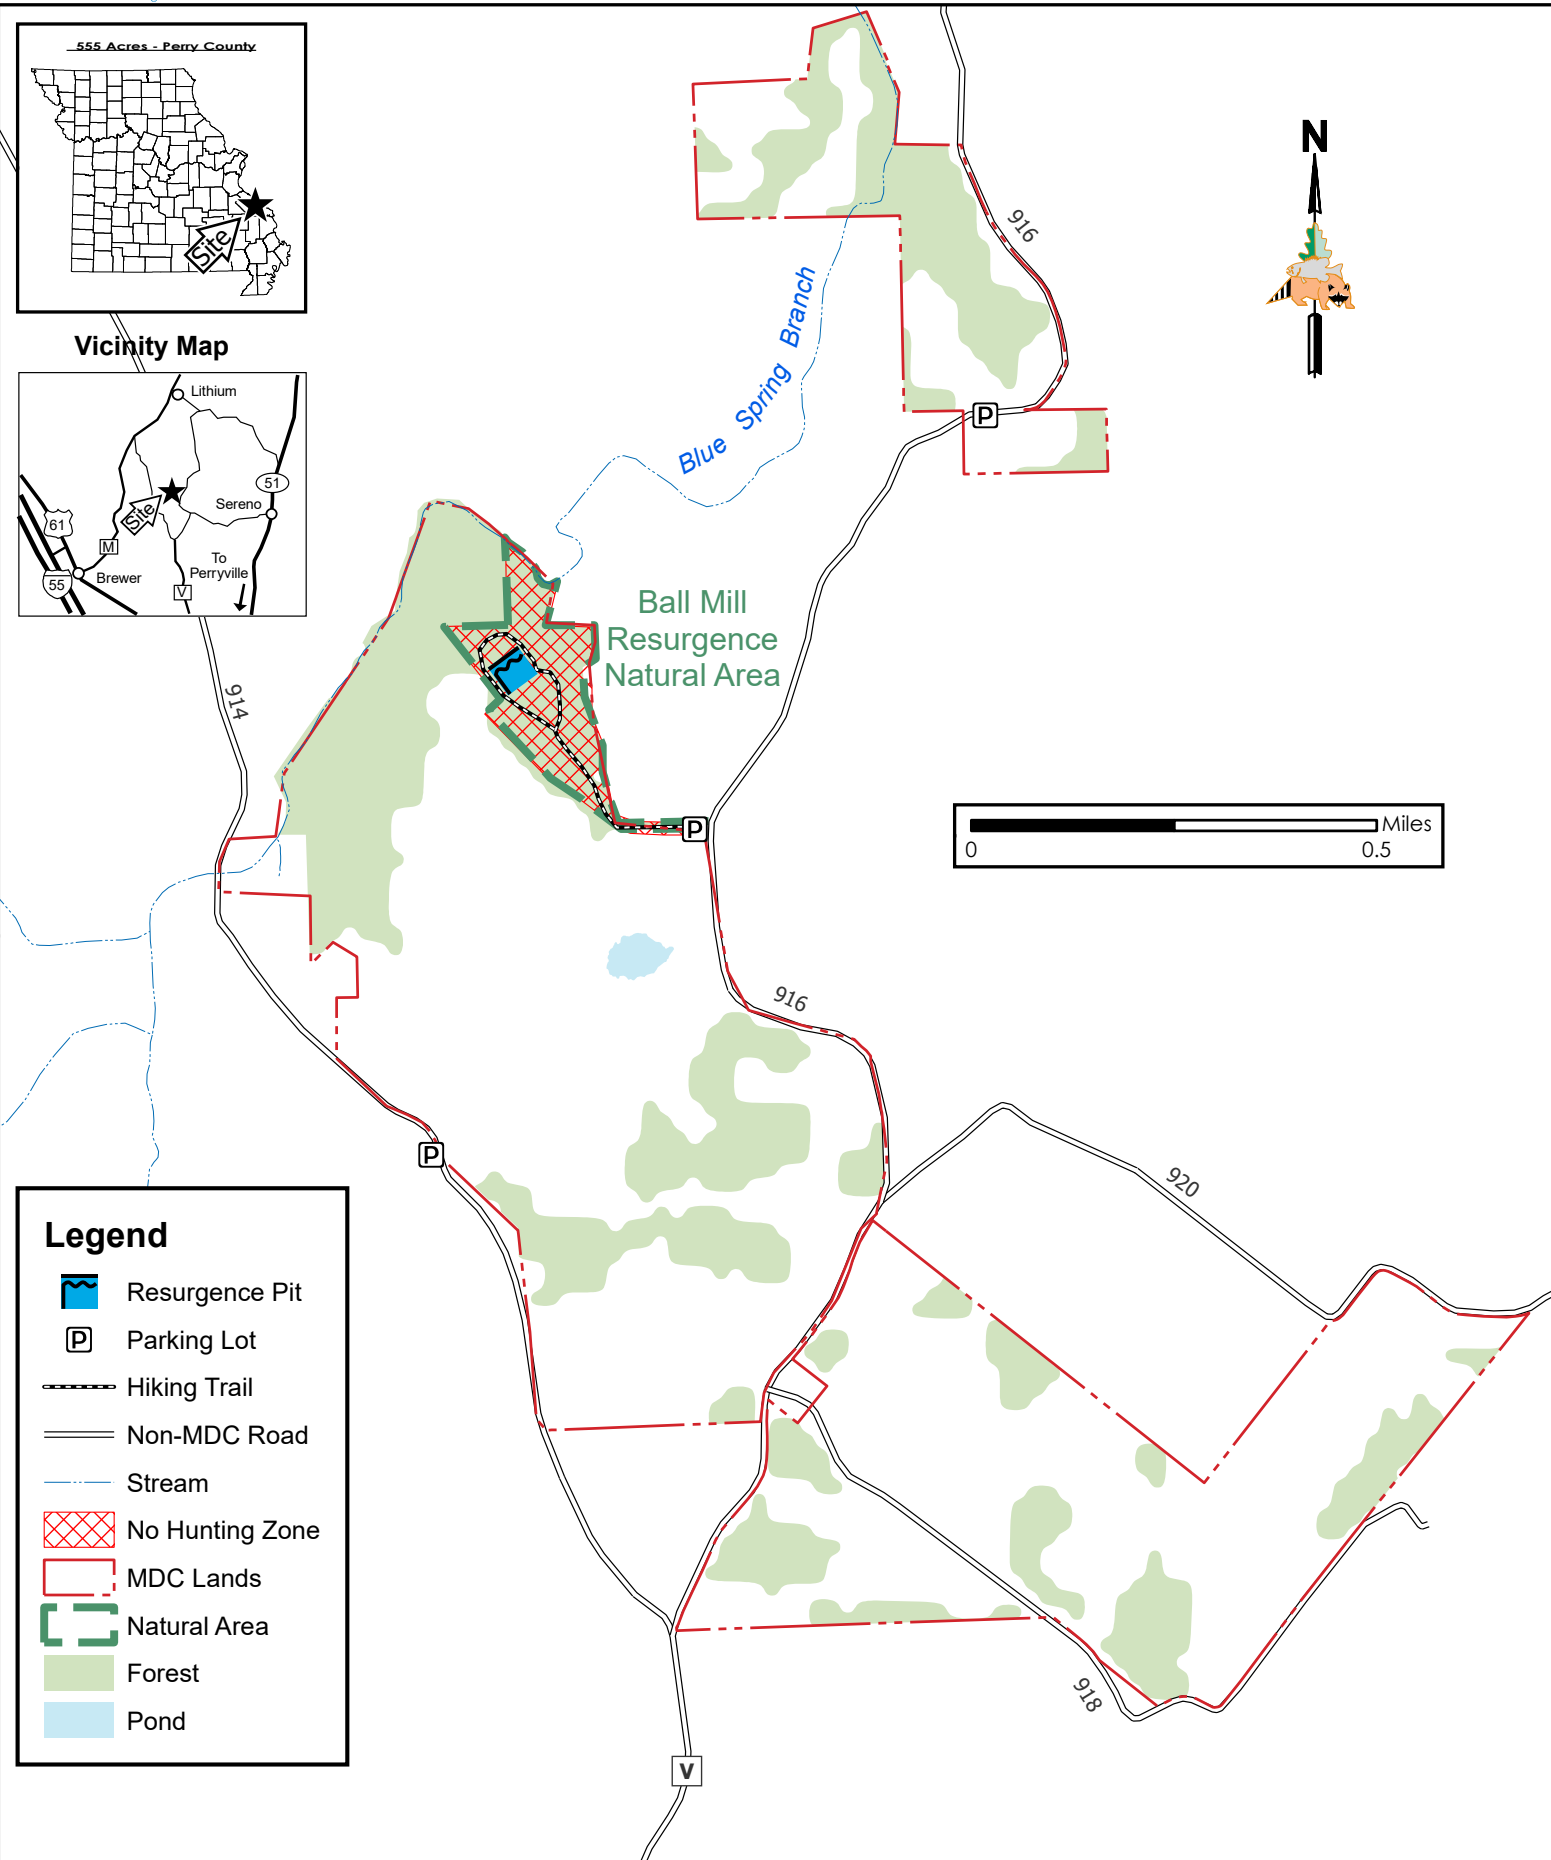

Blue Spring Branch Conservation Area

Conservation Commission of the State of Missouri ©

Last Updated - 8/5/2024

Vicinity Map

Legend

- Resurgence Pit
- Parking Lot
- Hiking Trail
- Non-MDC Road
- Stream
- No Hunting Zone
- MDC Lands
- Natural Area
- Forest
- Pond

MAP DISCLAIMER: Although all data in this map have been compiled by the Missouri Department of Conservation, no warranty, expressed or implied, is made by the department as to the accuracy of the data and related materials. The act of distribution shall not constitute any such warranty, and no responsibility is assumed by the department in the use of these data or related materials.