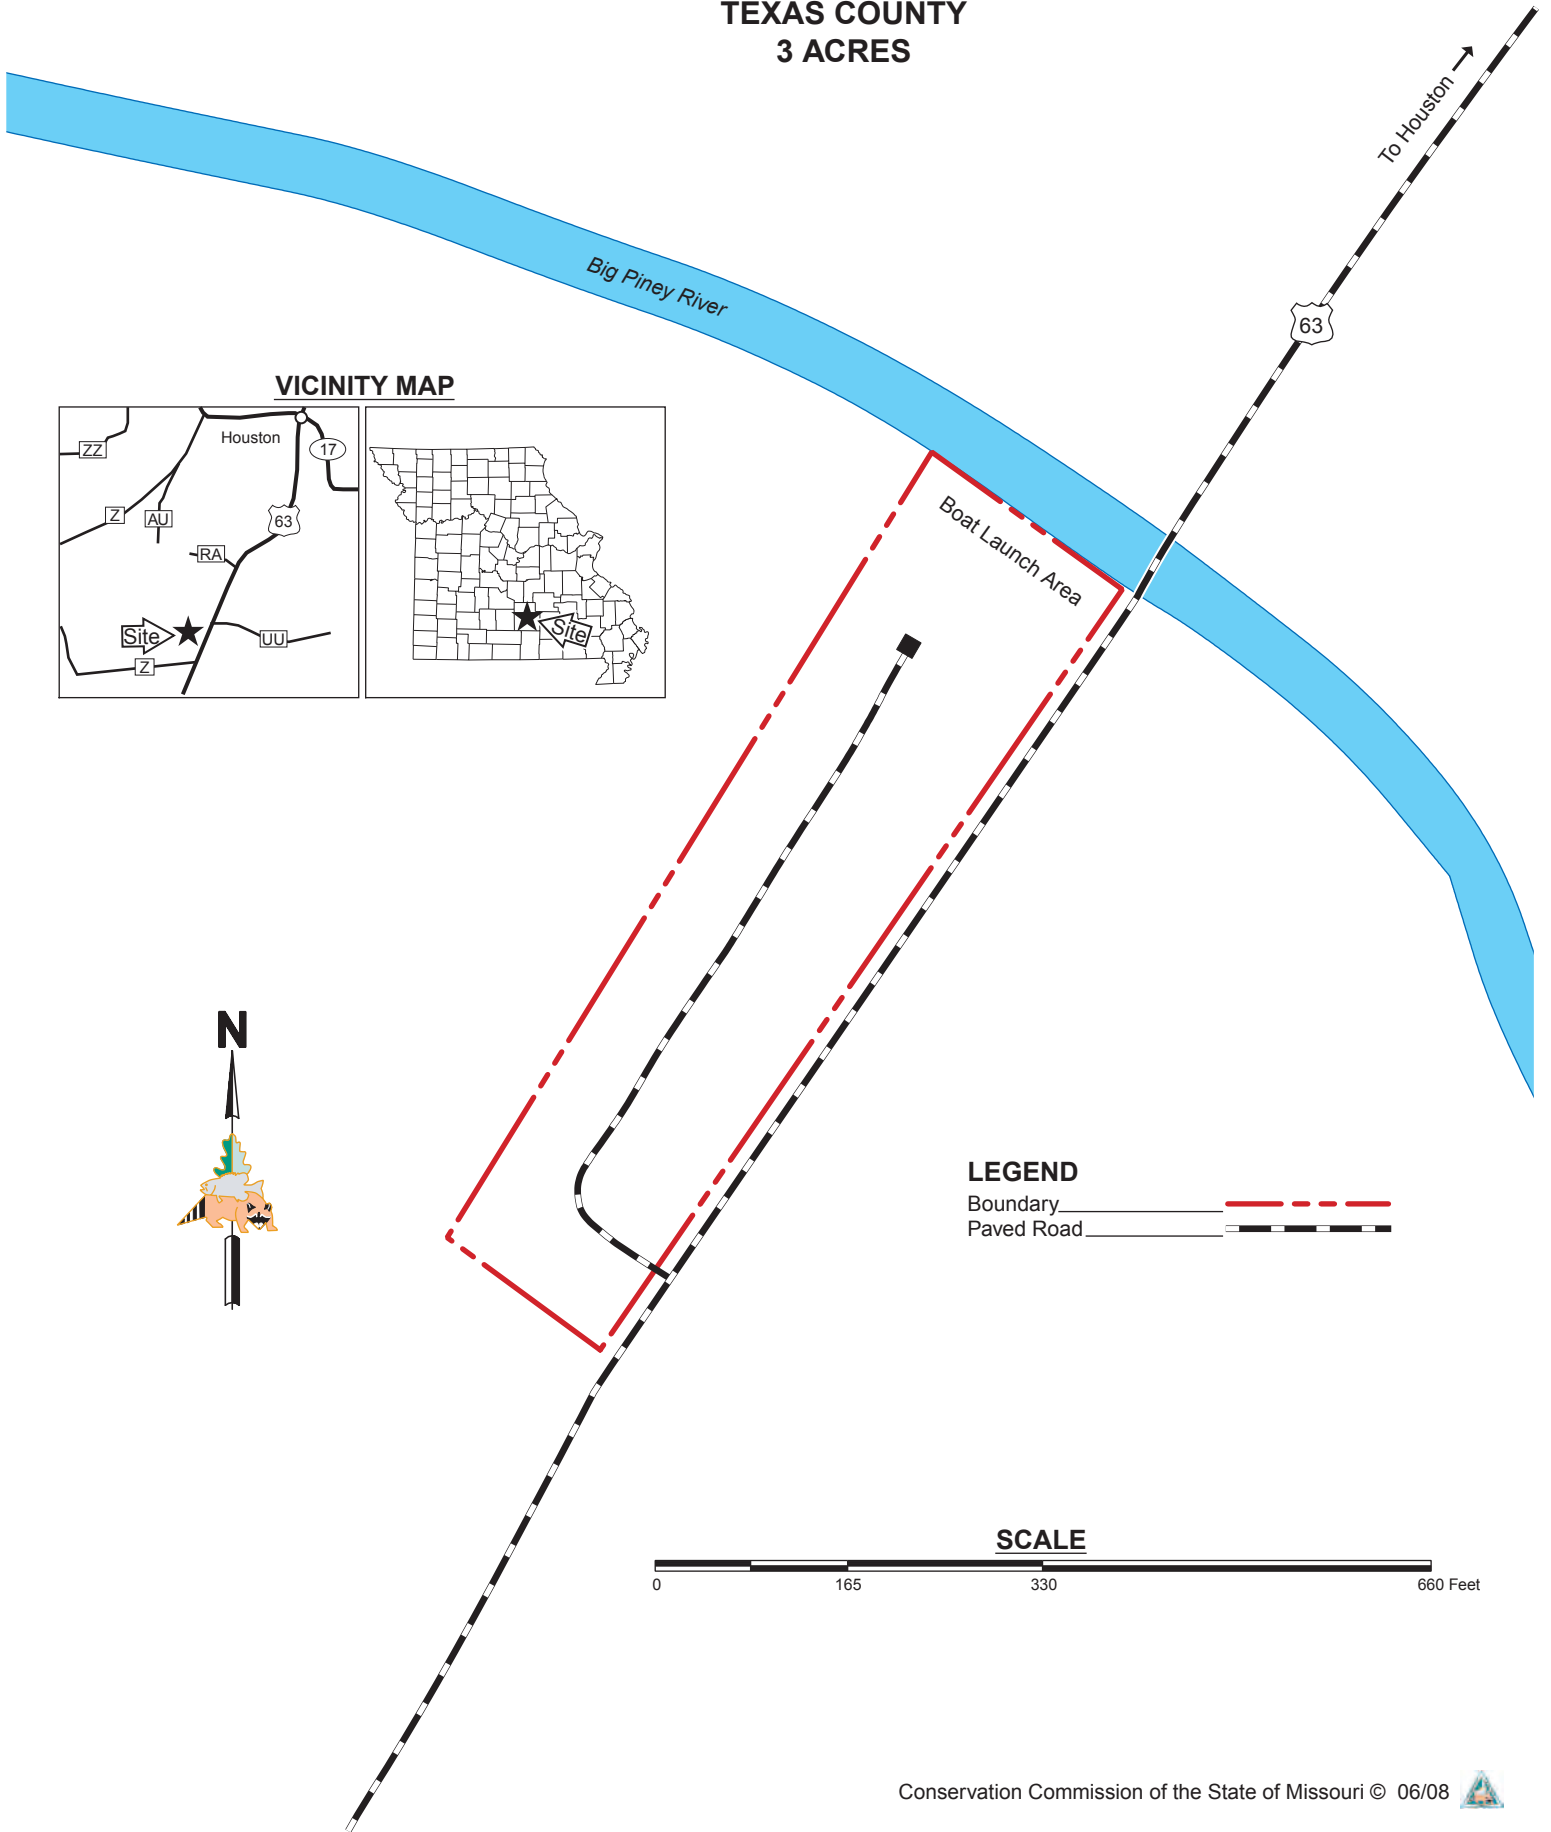

# SIMMONS FORD ACCESS

TEXAS COUNTY  
3 ACRES

## VICINITY MAP

## LEGEND

- Boundary 
- Paved Road 

## SCALE