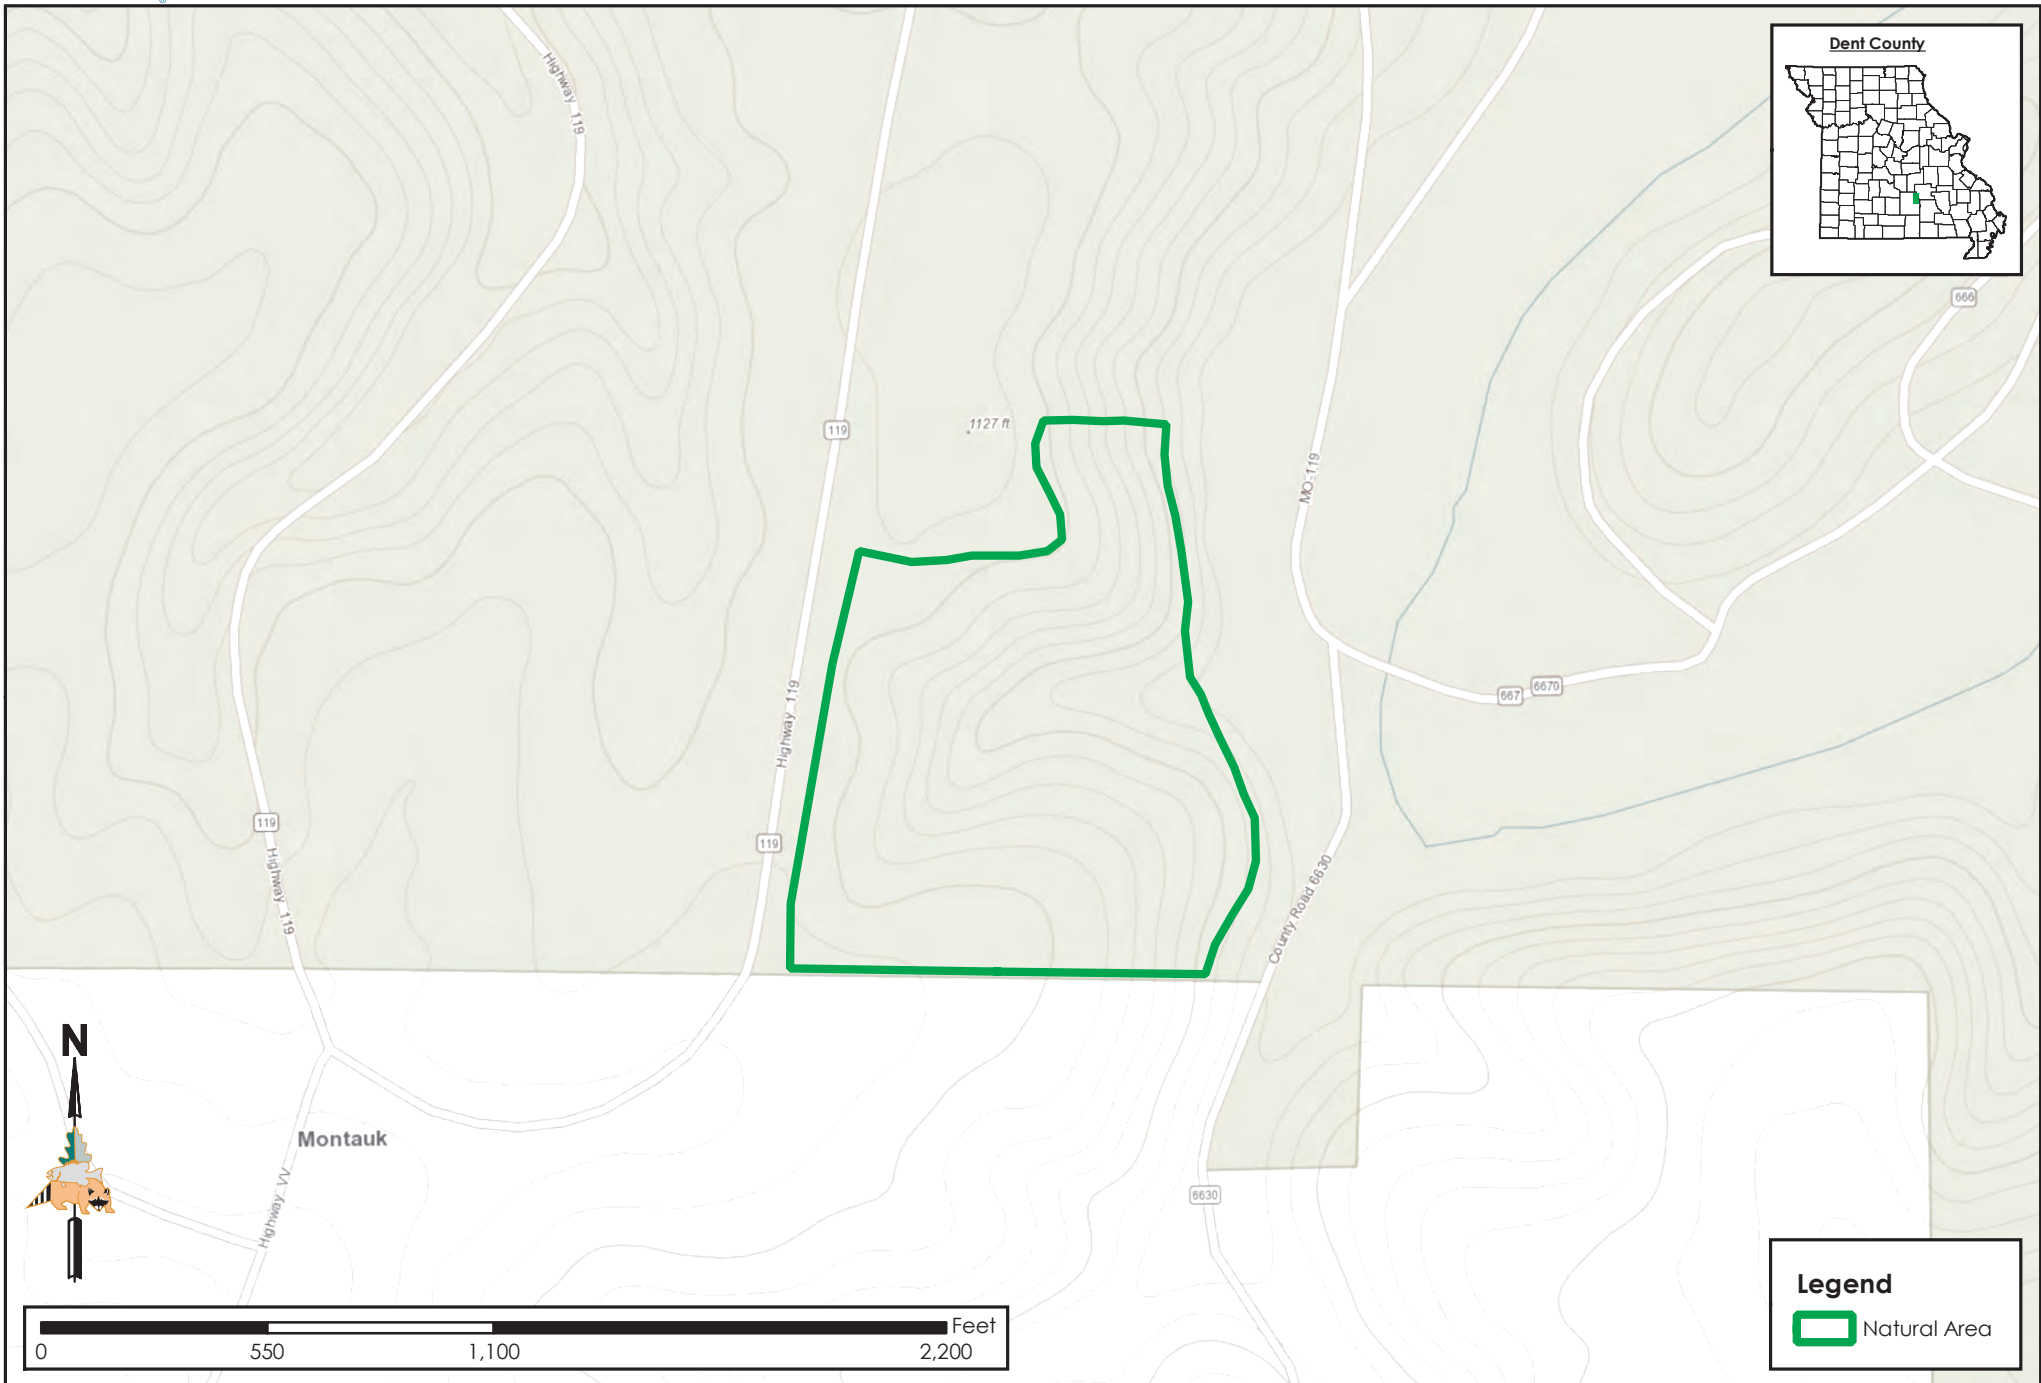

Montauk Upland Forest NA

Conservation Commission of the State of Missouri ©

Last Updated - 2/28/2019

MAP DISCLAIMER: Although all data in this map have been compiled by the Missouri Department of Conservation, no warranty, expressed or implied, is made by the department as to the accuracy of the data and related materials. The act of distribution shall not constitute any such warranty, and no responsibility is assumed by the department in the use of these data or related materials.