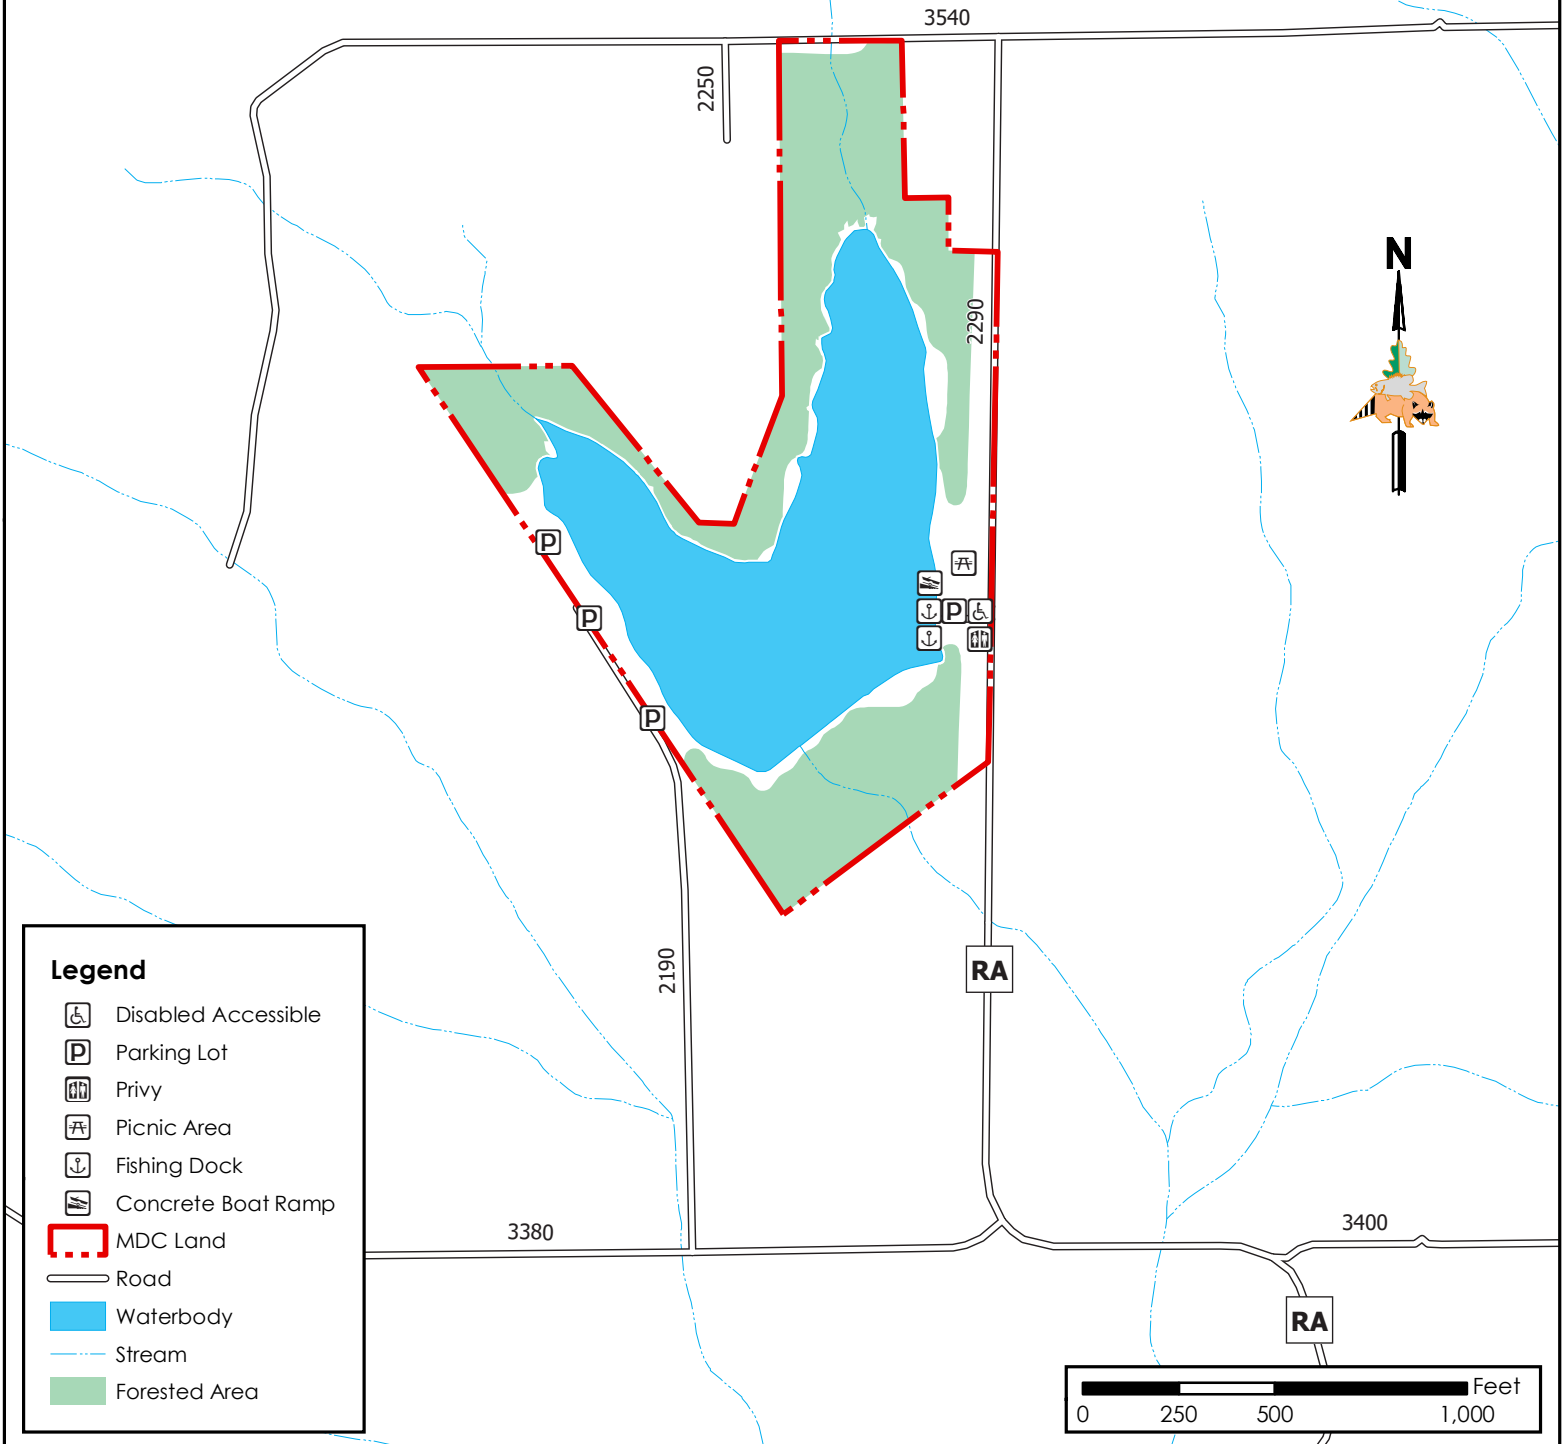

# Sims Valley Community Lake

Conservation Commission of the State of Missouri ©

Last Updated - 11/15/2018

MAP DISCLAIMER: Although all data in this map have been compiled by the Missouri Department of Conservation, no warranty, expressed or implied, is made by the department as to the accuracy of the data and related materials. The act of distribution shall not constitute any such warranty, and no responsibility is assumed by the department in the use of these data or related materials.