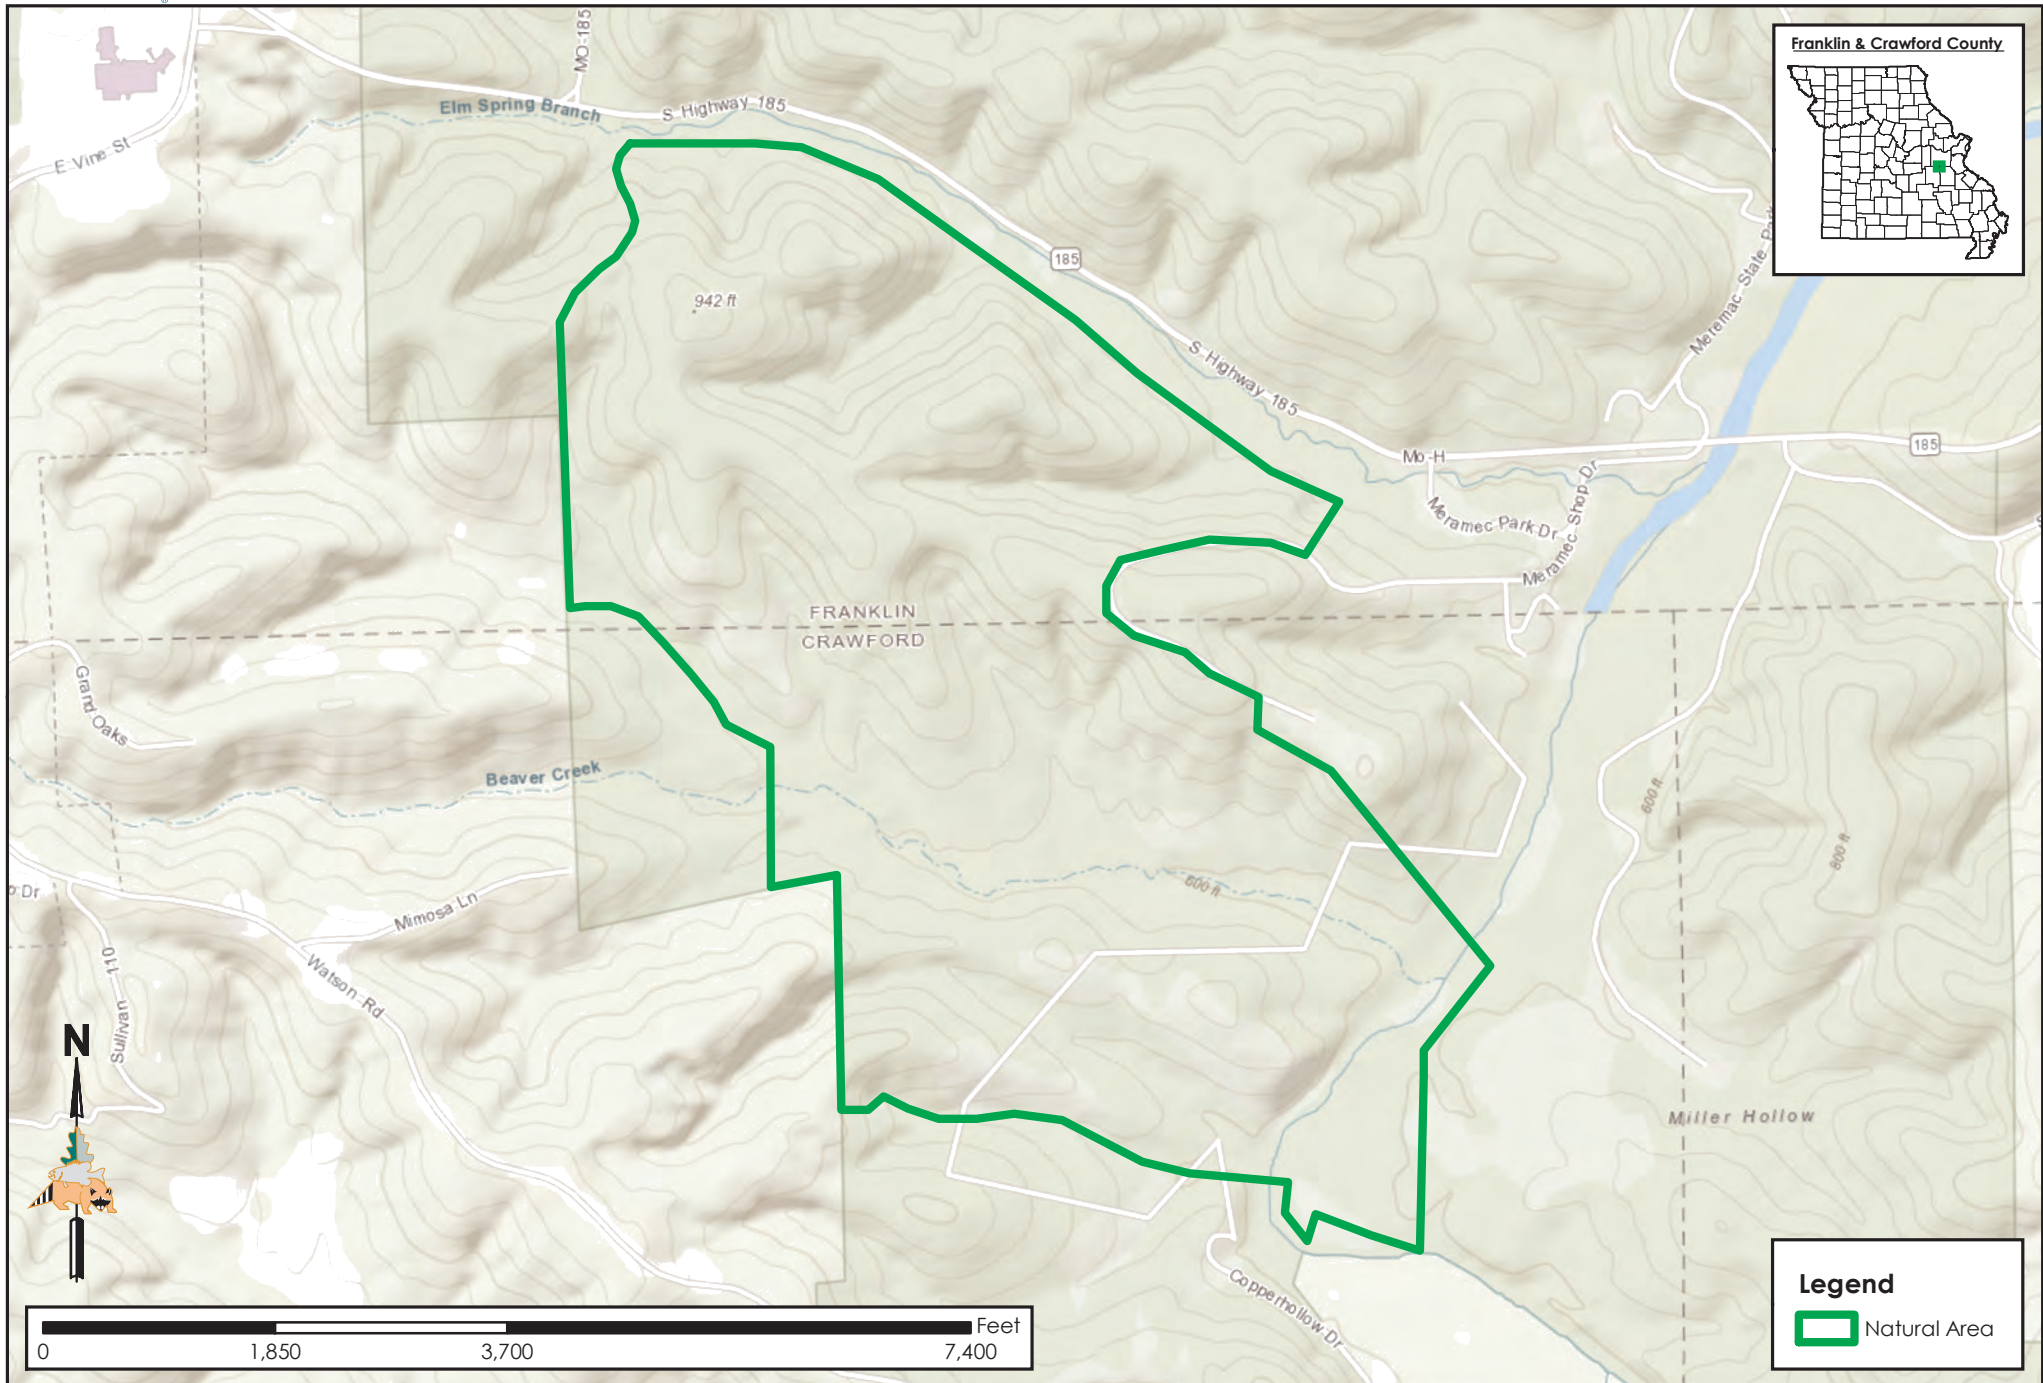

Meramec Mosaic NA

Conservation Commission of the State of Missouri ©

Last Updated - 2/28/2019

MAP DISCLAIMER: Although all data in this map have been compiled by the Missouri Department of Conservation, no warranty, expressed or implied, is made by the department as to the accuracy of the data and related materials. The act of distribution shall not constitute any such warranty, and no responsibility is assumed by the department in the use of these data or related materials.