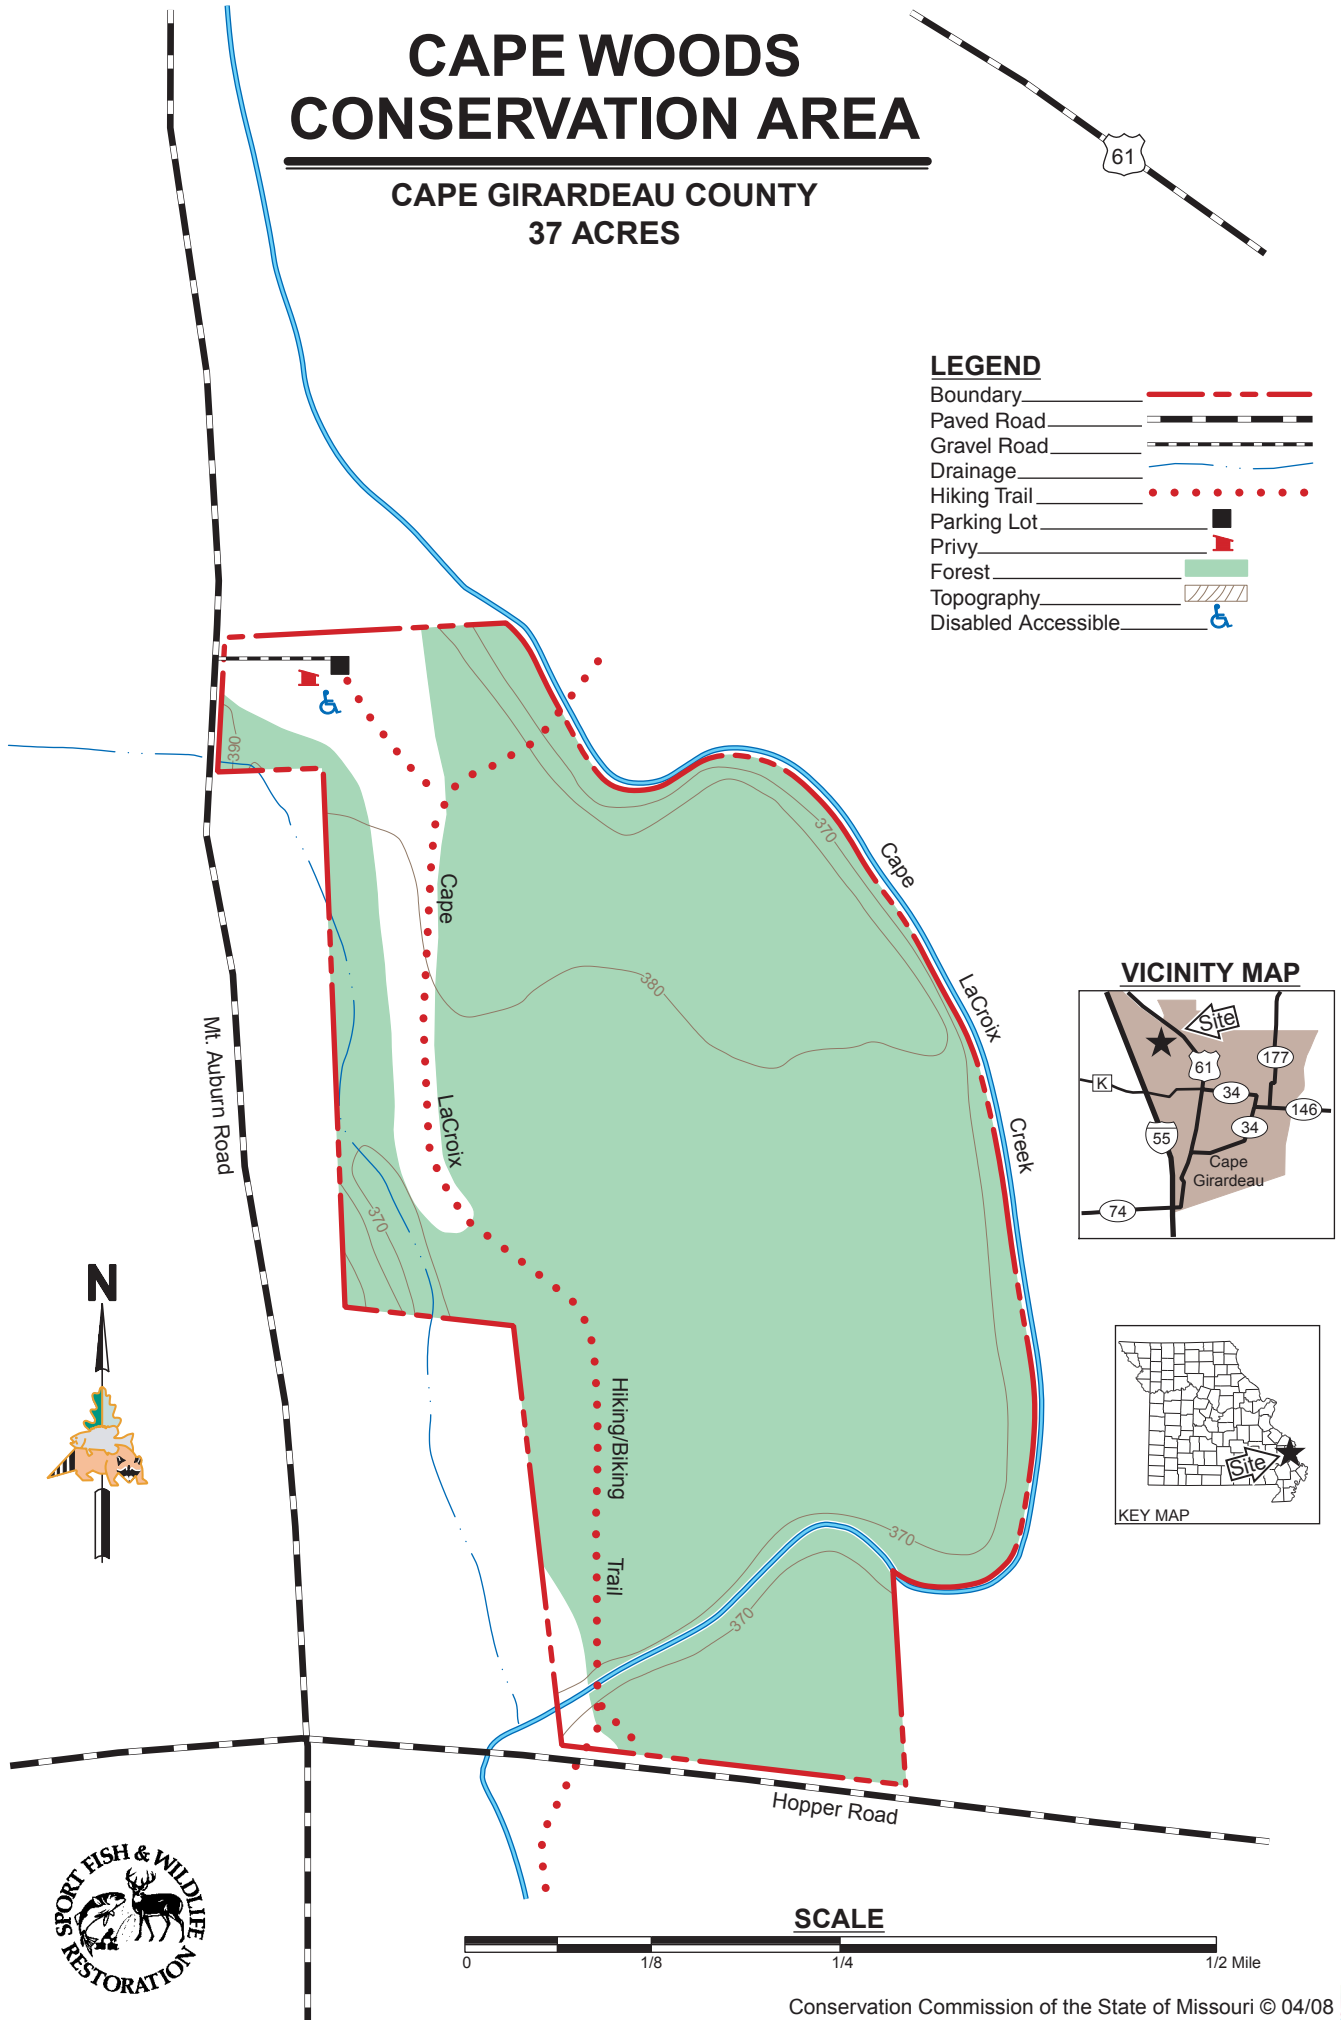

CAPE WOODS CONSERVATION AREA

CAPE GIRARDEAU COUNTY
37 ACRES

61

LEGEND

- Boundary 
- Paved Road 
- Gravel Road 
- Drainage 
- Hiking Trail 
- Parking Lot 
- Privy 
- Forest 
- Topography 
- Disabled Accessible 

VICINITY MAP

SCALE