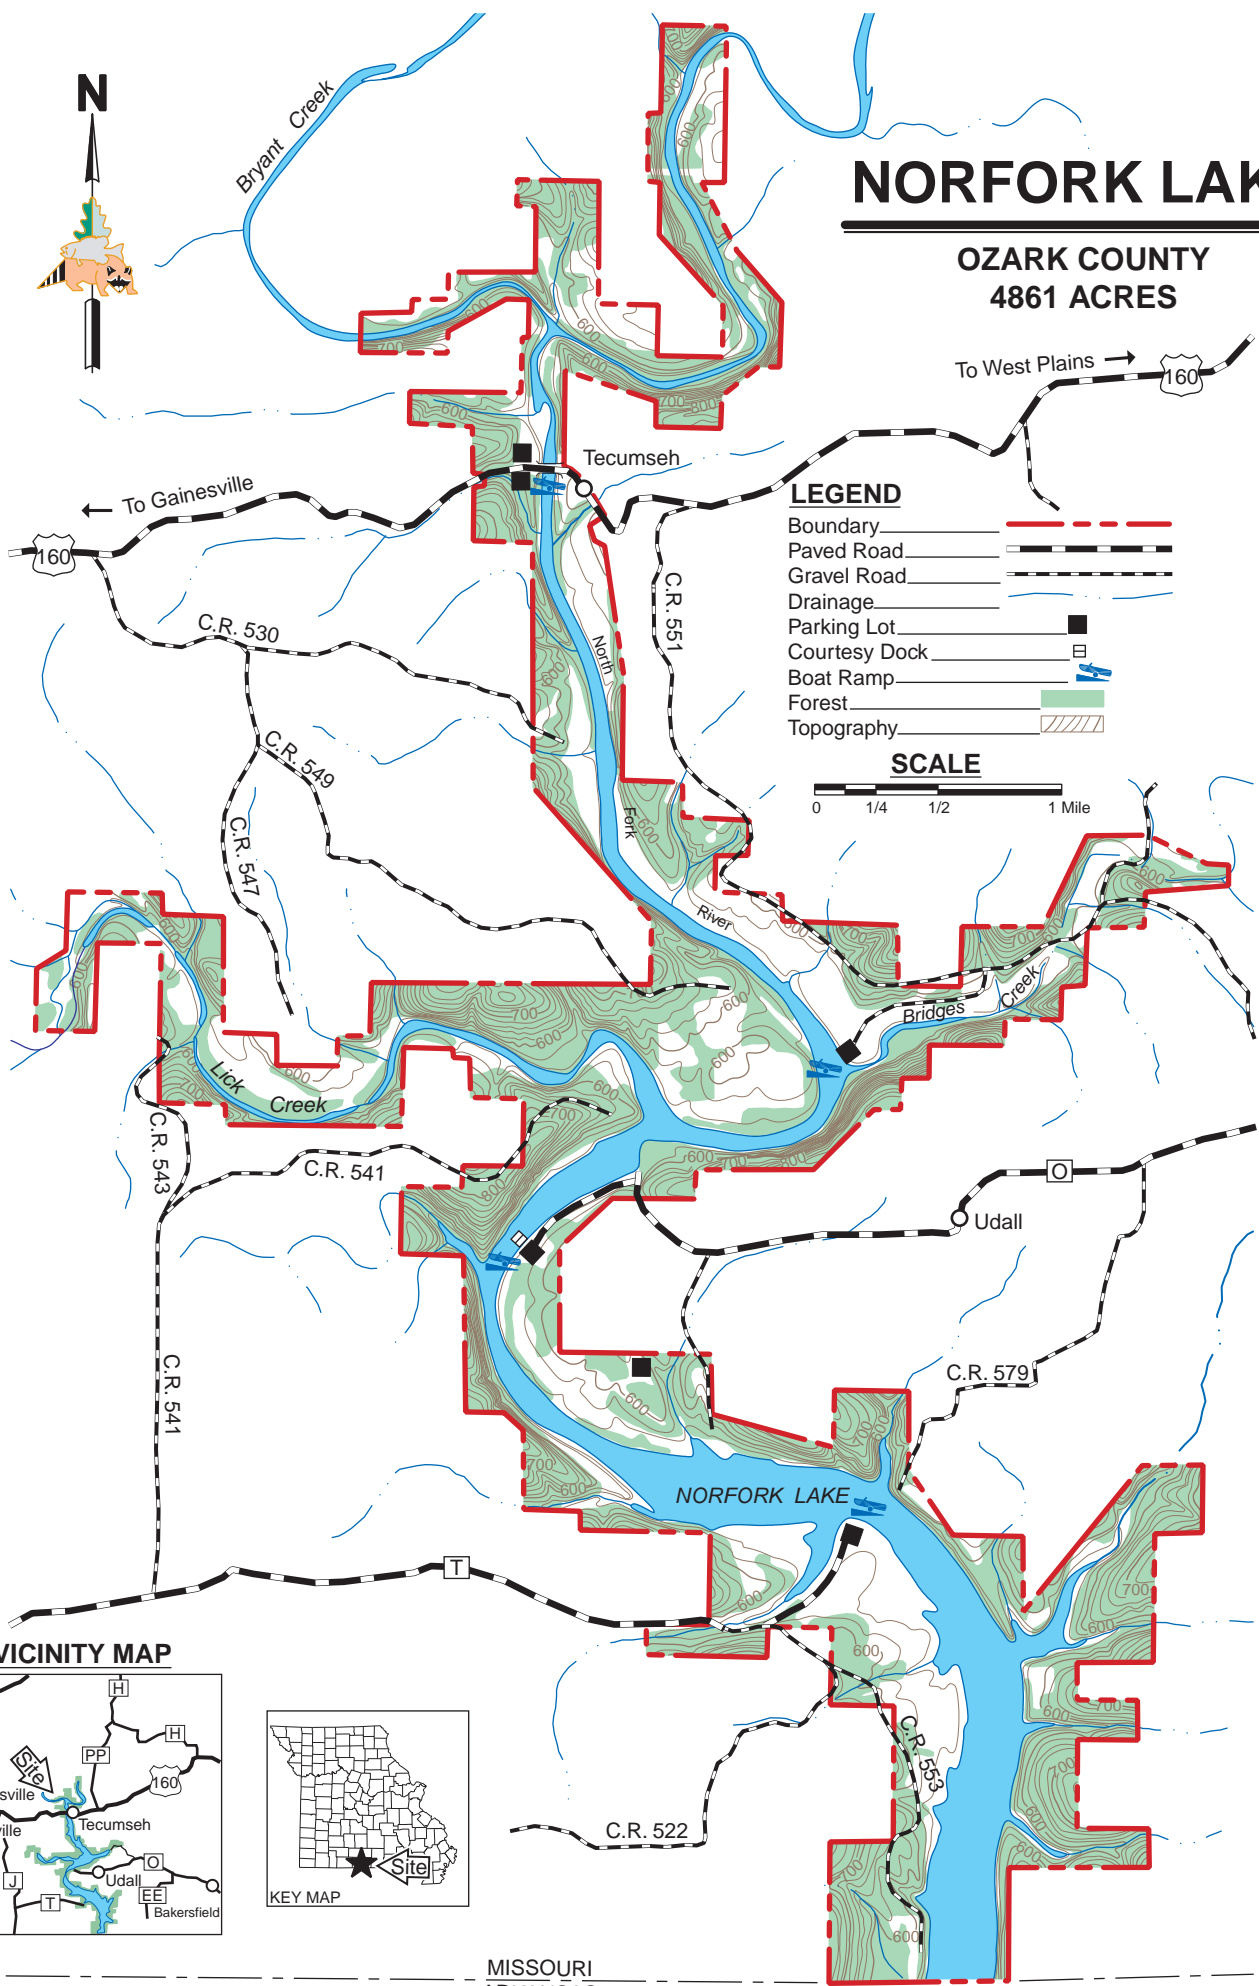

NORFORK LAKE

OZARK COUNTY
4861 ACRES

LEGEND

- Boundary
- Paved Road
- Gravel Road
- Drainage
- Parking Lot
- Courtesy Dock
- Boat Ramp
- Forest
- Topography

SCALE

VICINITY MAP

MISSOURI
ARKANSAS