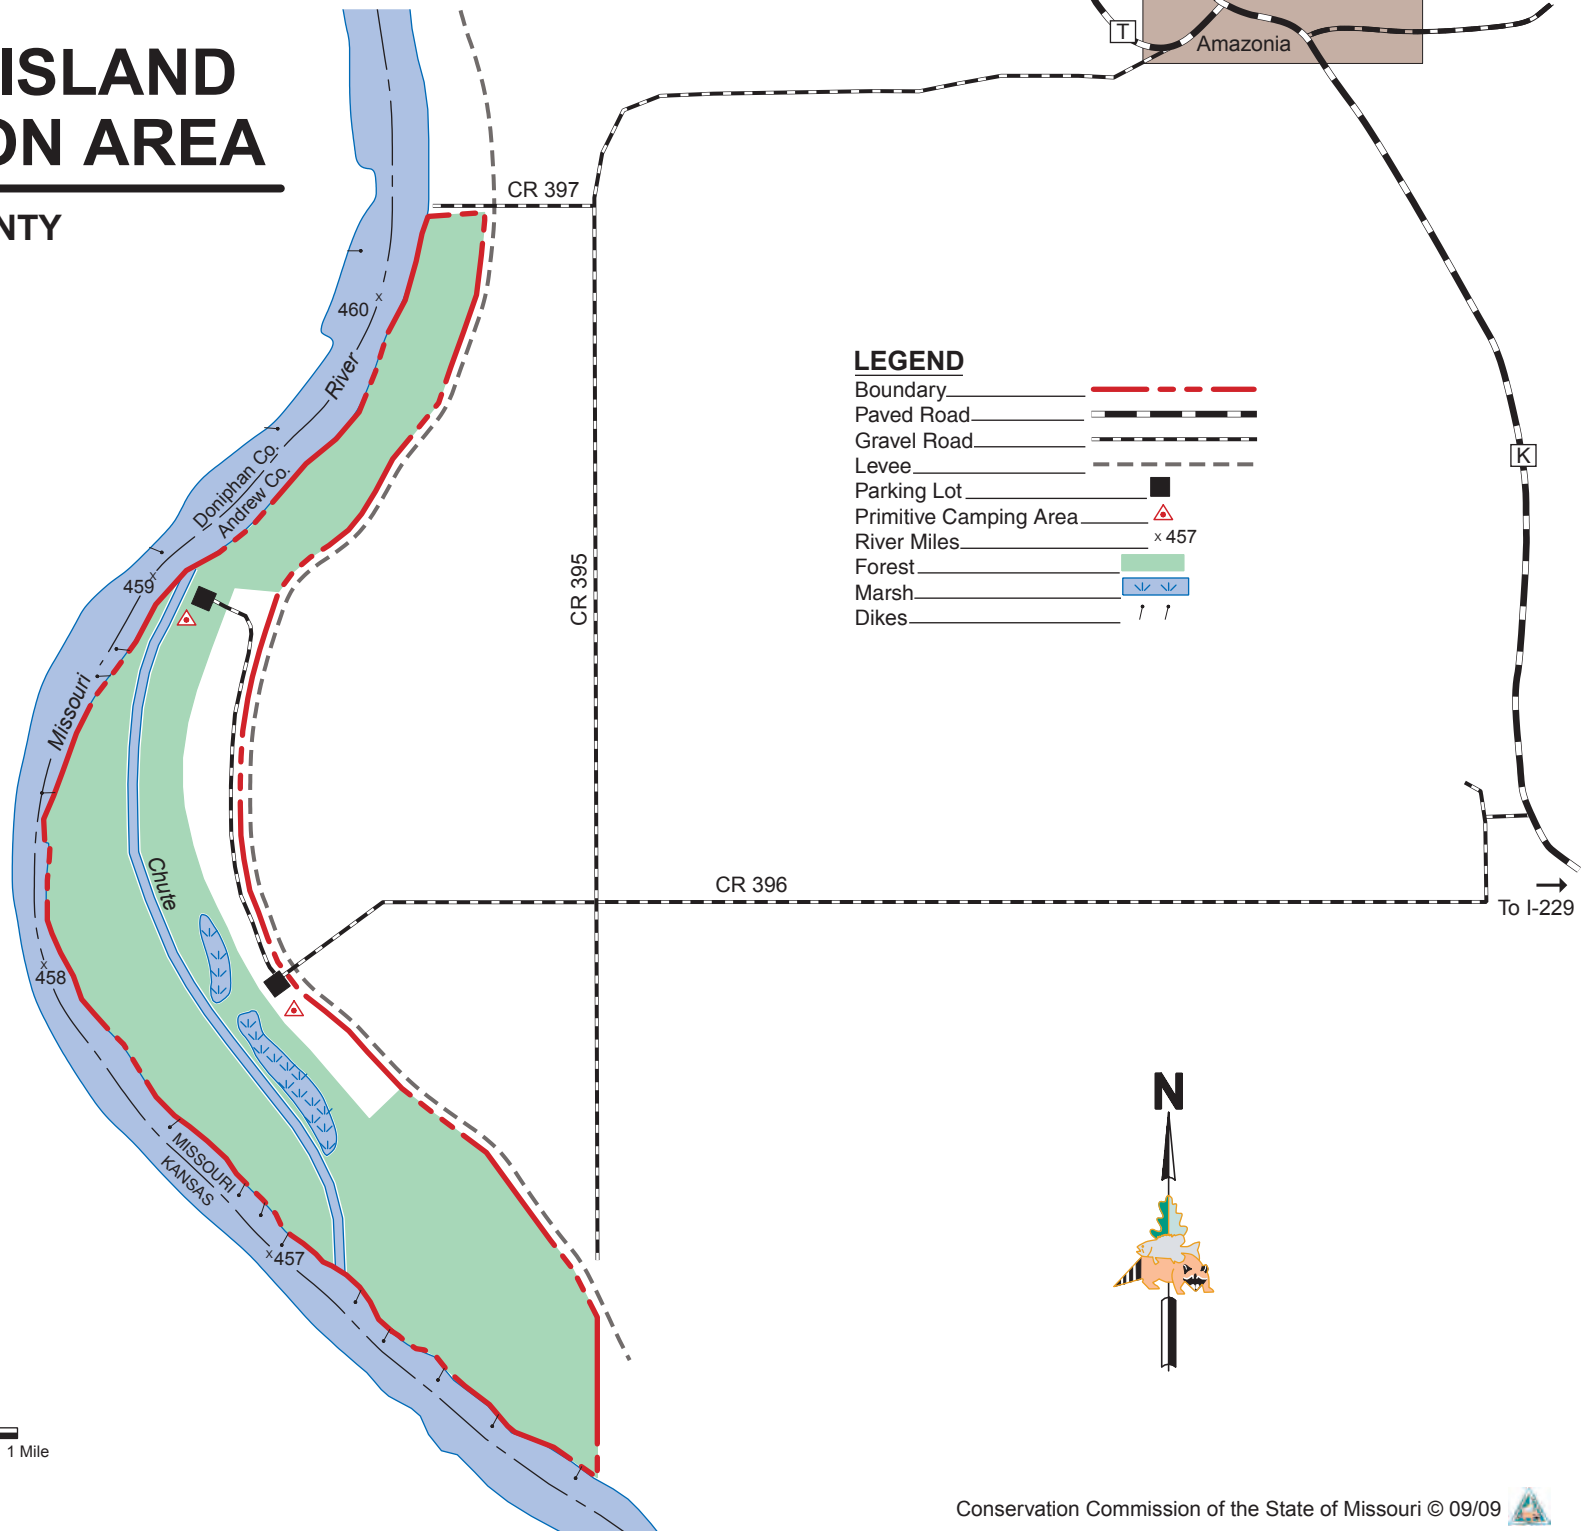

# WORTHWINE ISLAND CONSERVATION AREA

ANDREW COUNTY  
584 ACRES

## VICINITY MAP

KEY MAP

## SCALE

## LEGEND

- Boundary
- Paved Road
- Gravel Road
- Levee
- Parking Lot
- Primitive Camping Area
- River Miles x 457
- Forest
- Marsh
- Dikes