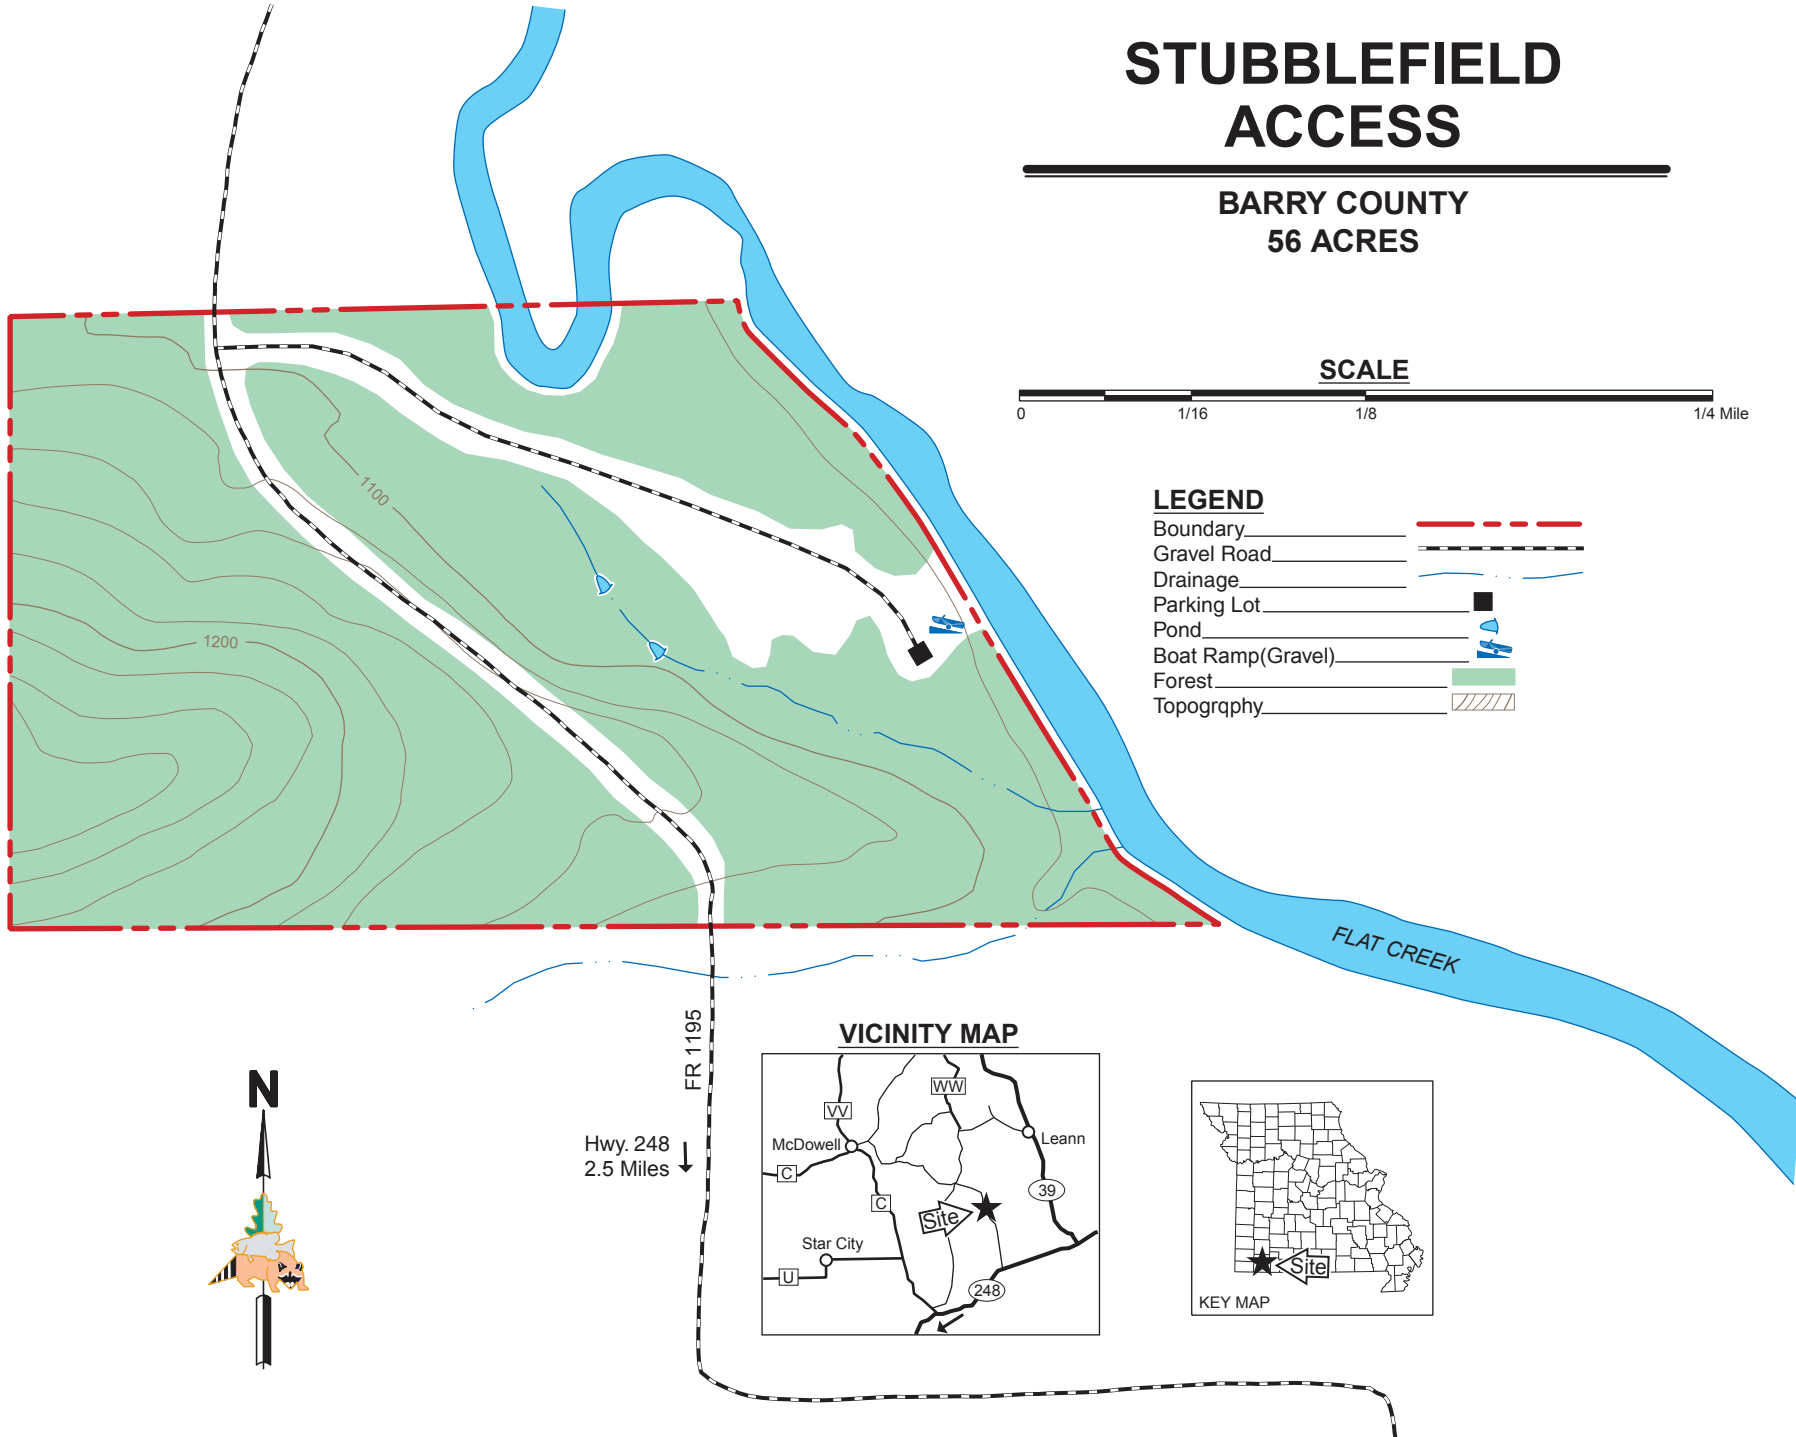

# STUBBLEFIELD ACCESS

**BARRY COUNTY  
56 ACRES**

**SCALE**

**LEGEND**

- Boundary
- Gravel Road
- Drainage
- Parking Lot
- Pond
- Boat Ramp(Gravel)
- Forest
- Topogrphy

**VICINITY MAP**

FR 1195  
Hwy. 248  
2.5 Miles