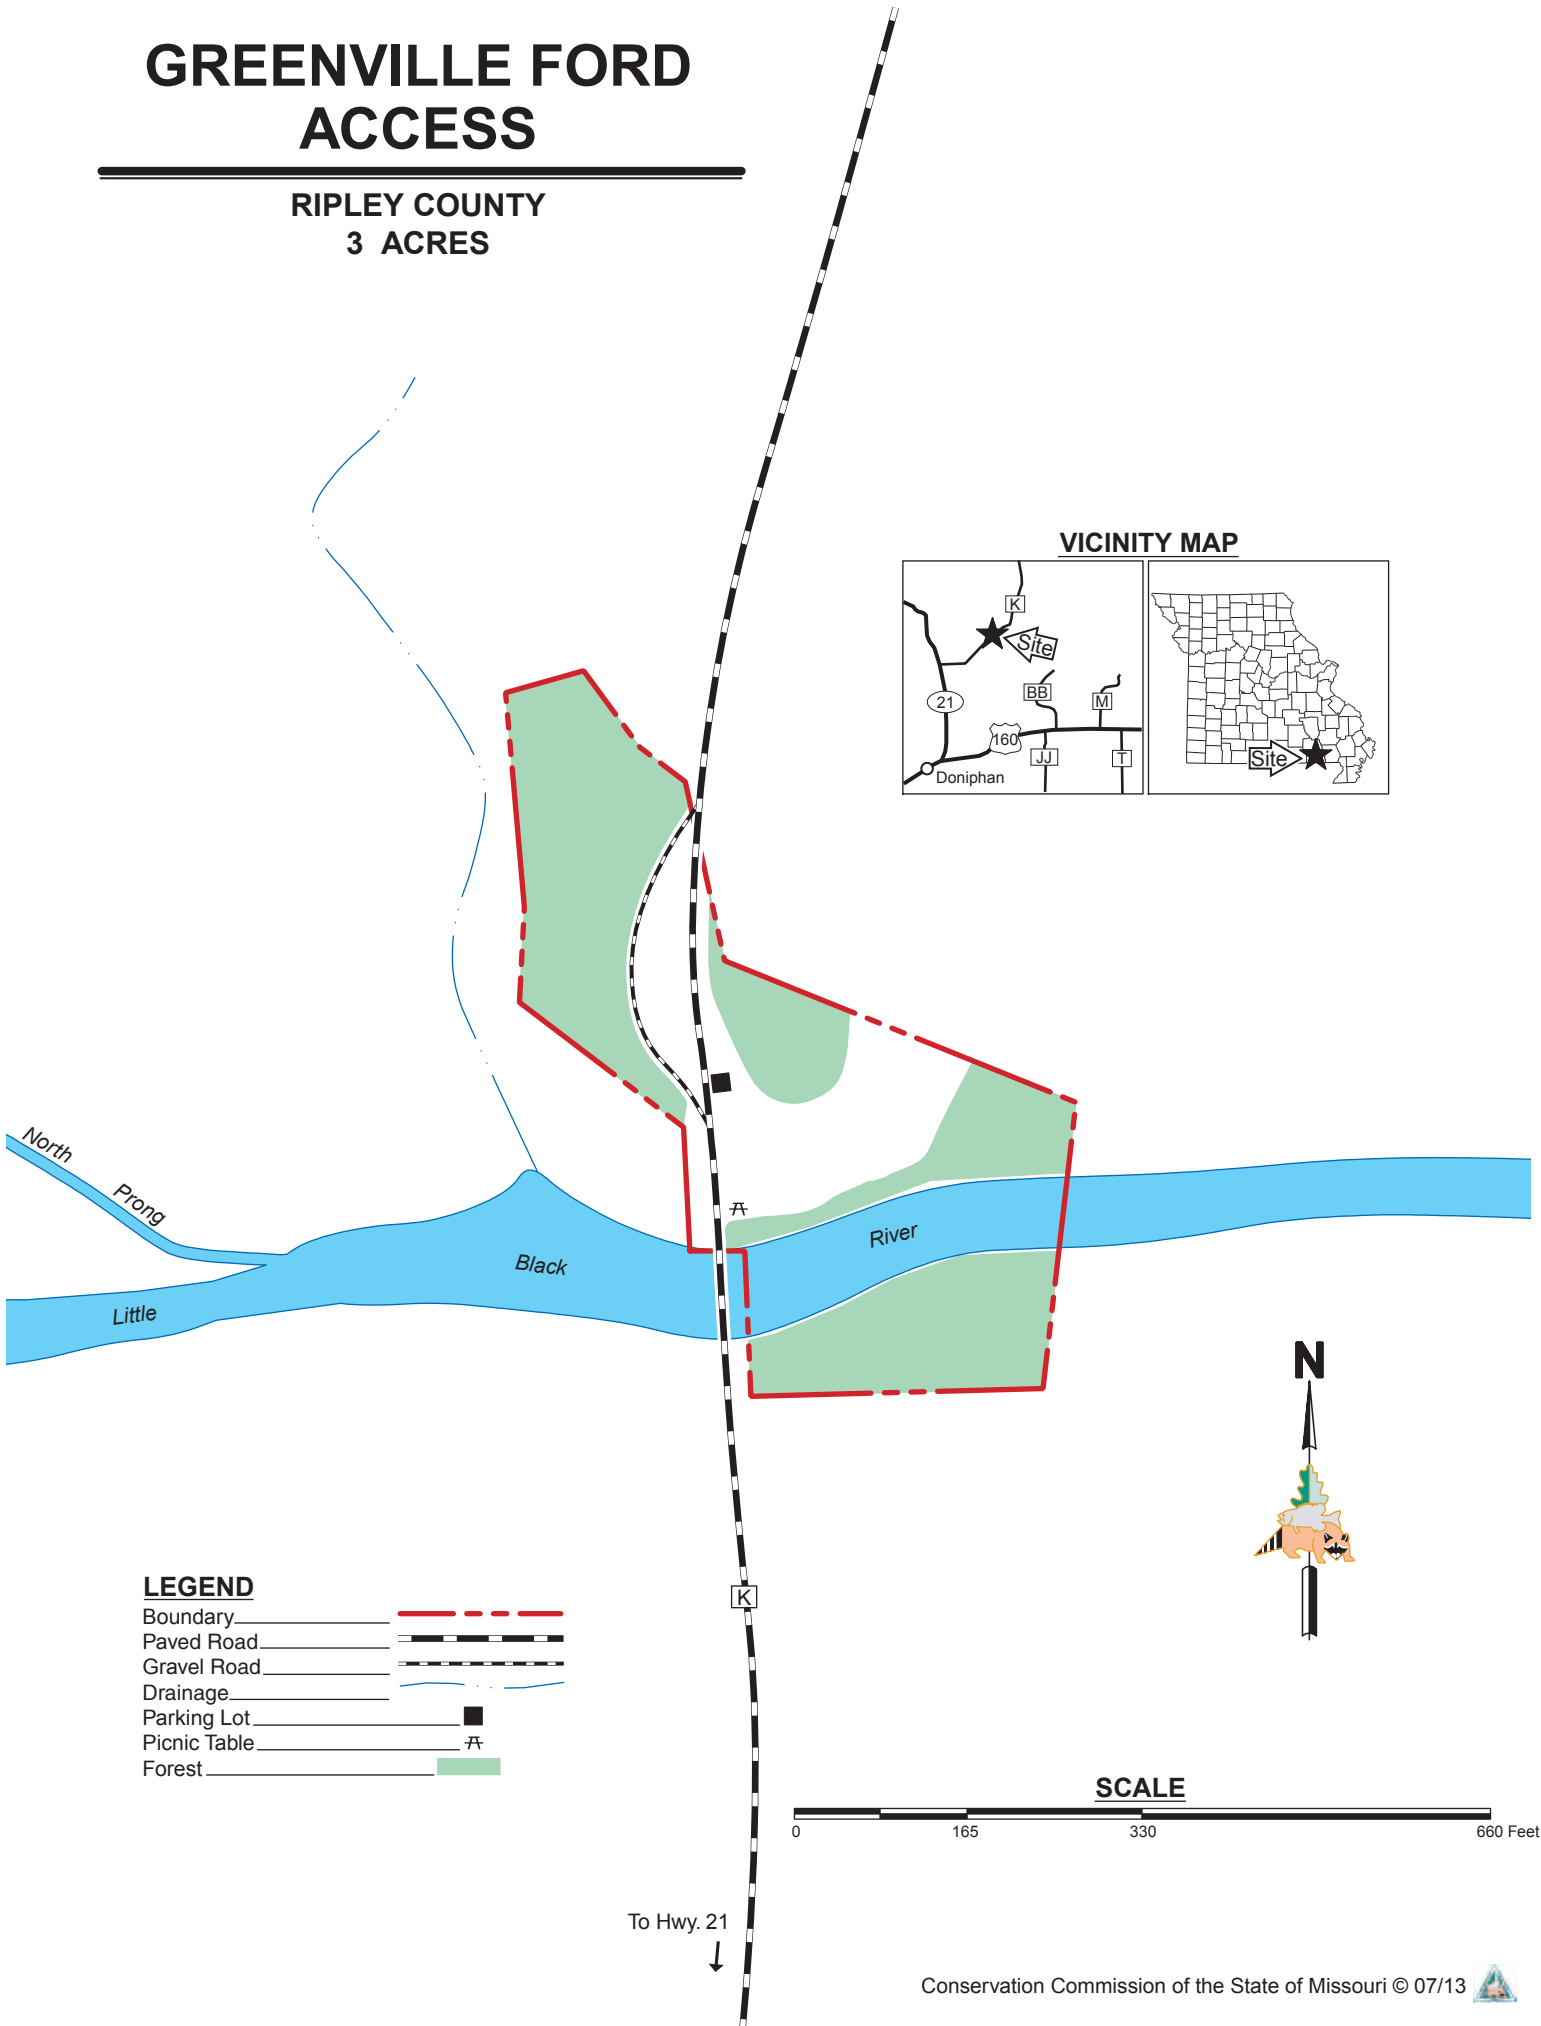

GREENVILLE FORD ACCESS

RIPLEY COUNTY
3 ACRES

VICINITY MAP

LEGEND

- Boundary
- Paved Road
- Gravel Road
- Drainage
- Parking Lot
- Picnic Table
- Forest

SCALE

To Hwy. 21
↓