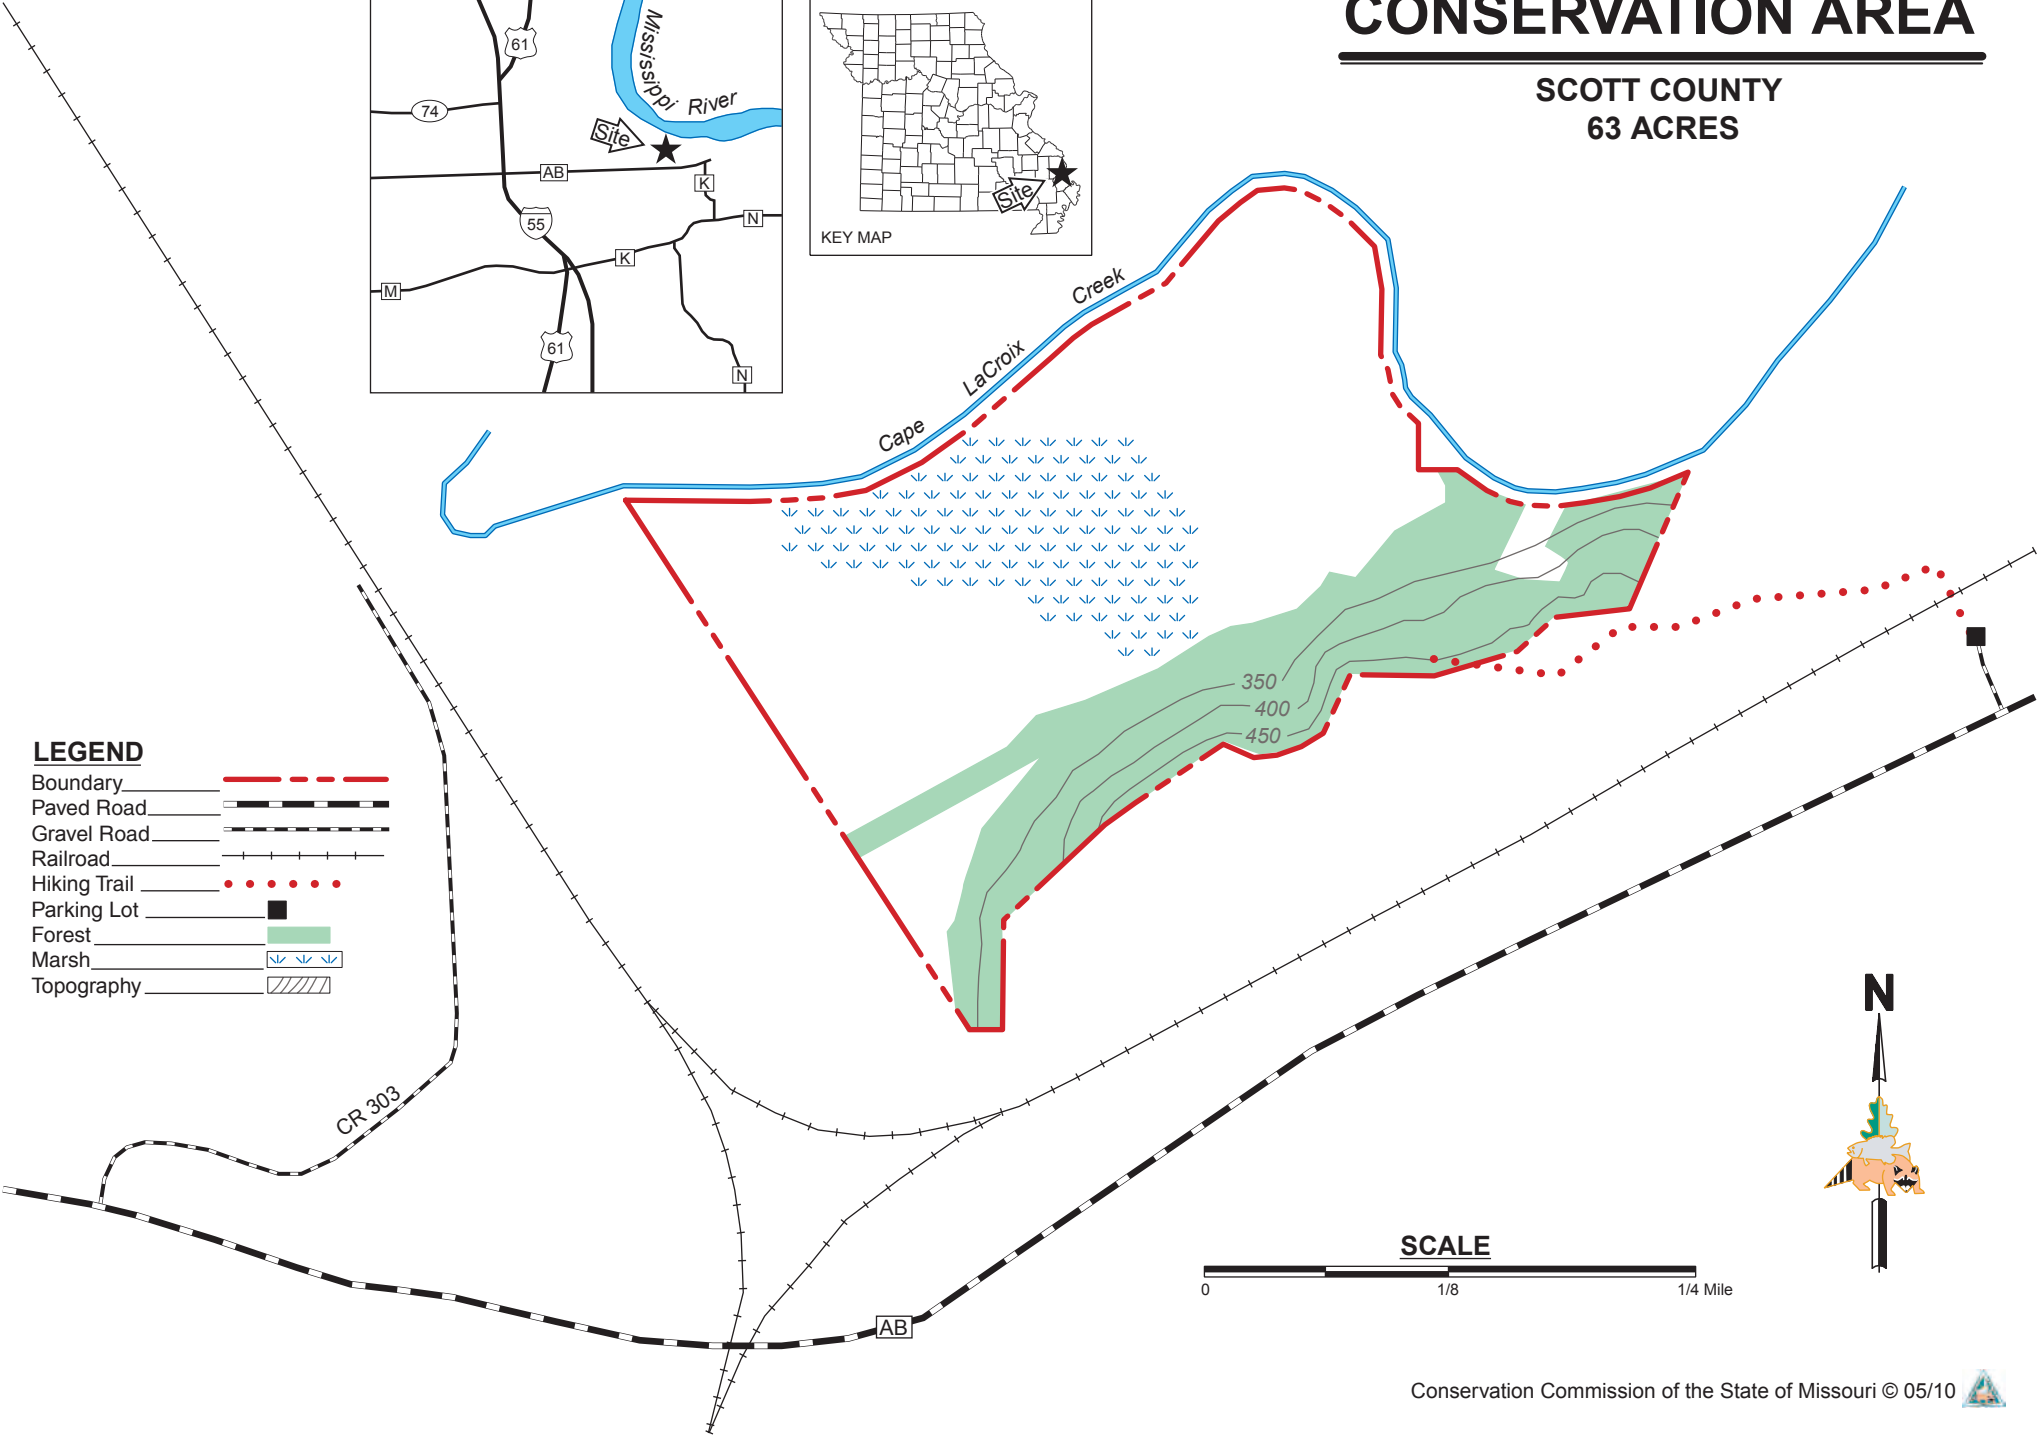

CAPE LACROIX BLUFFS CONSERVATION AREA

SCOTT COUNTY
63 ACRES

VICINITY MAP

LEGEND

- Boundary
- Paved Road
- Gravel Road
- Railroad
- Hiking Trail
- Parking Lot
- Forest
- Marsh
- Topography

SCALE