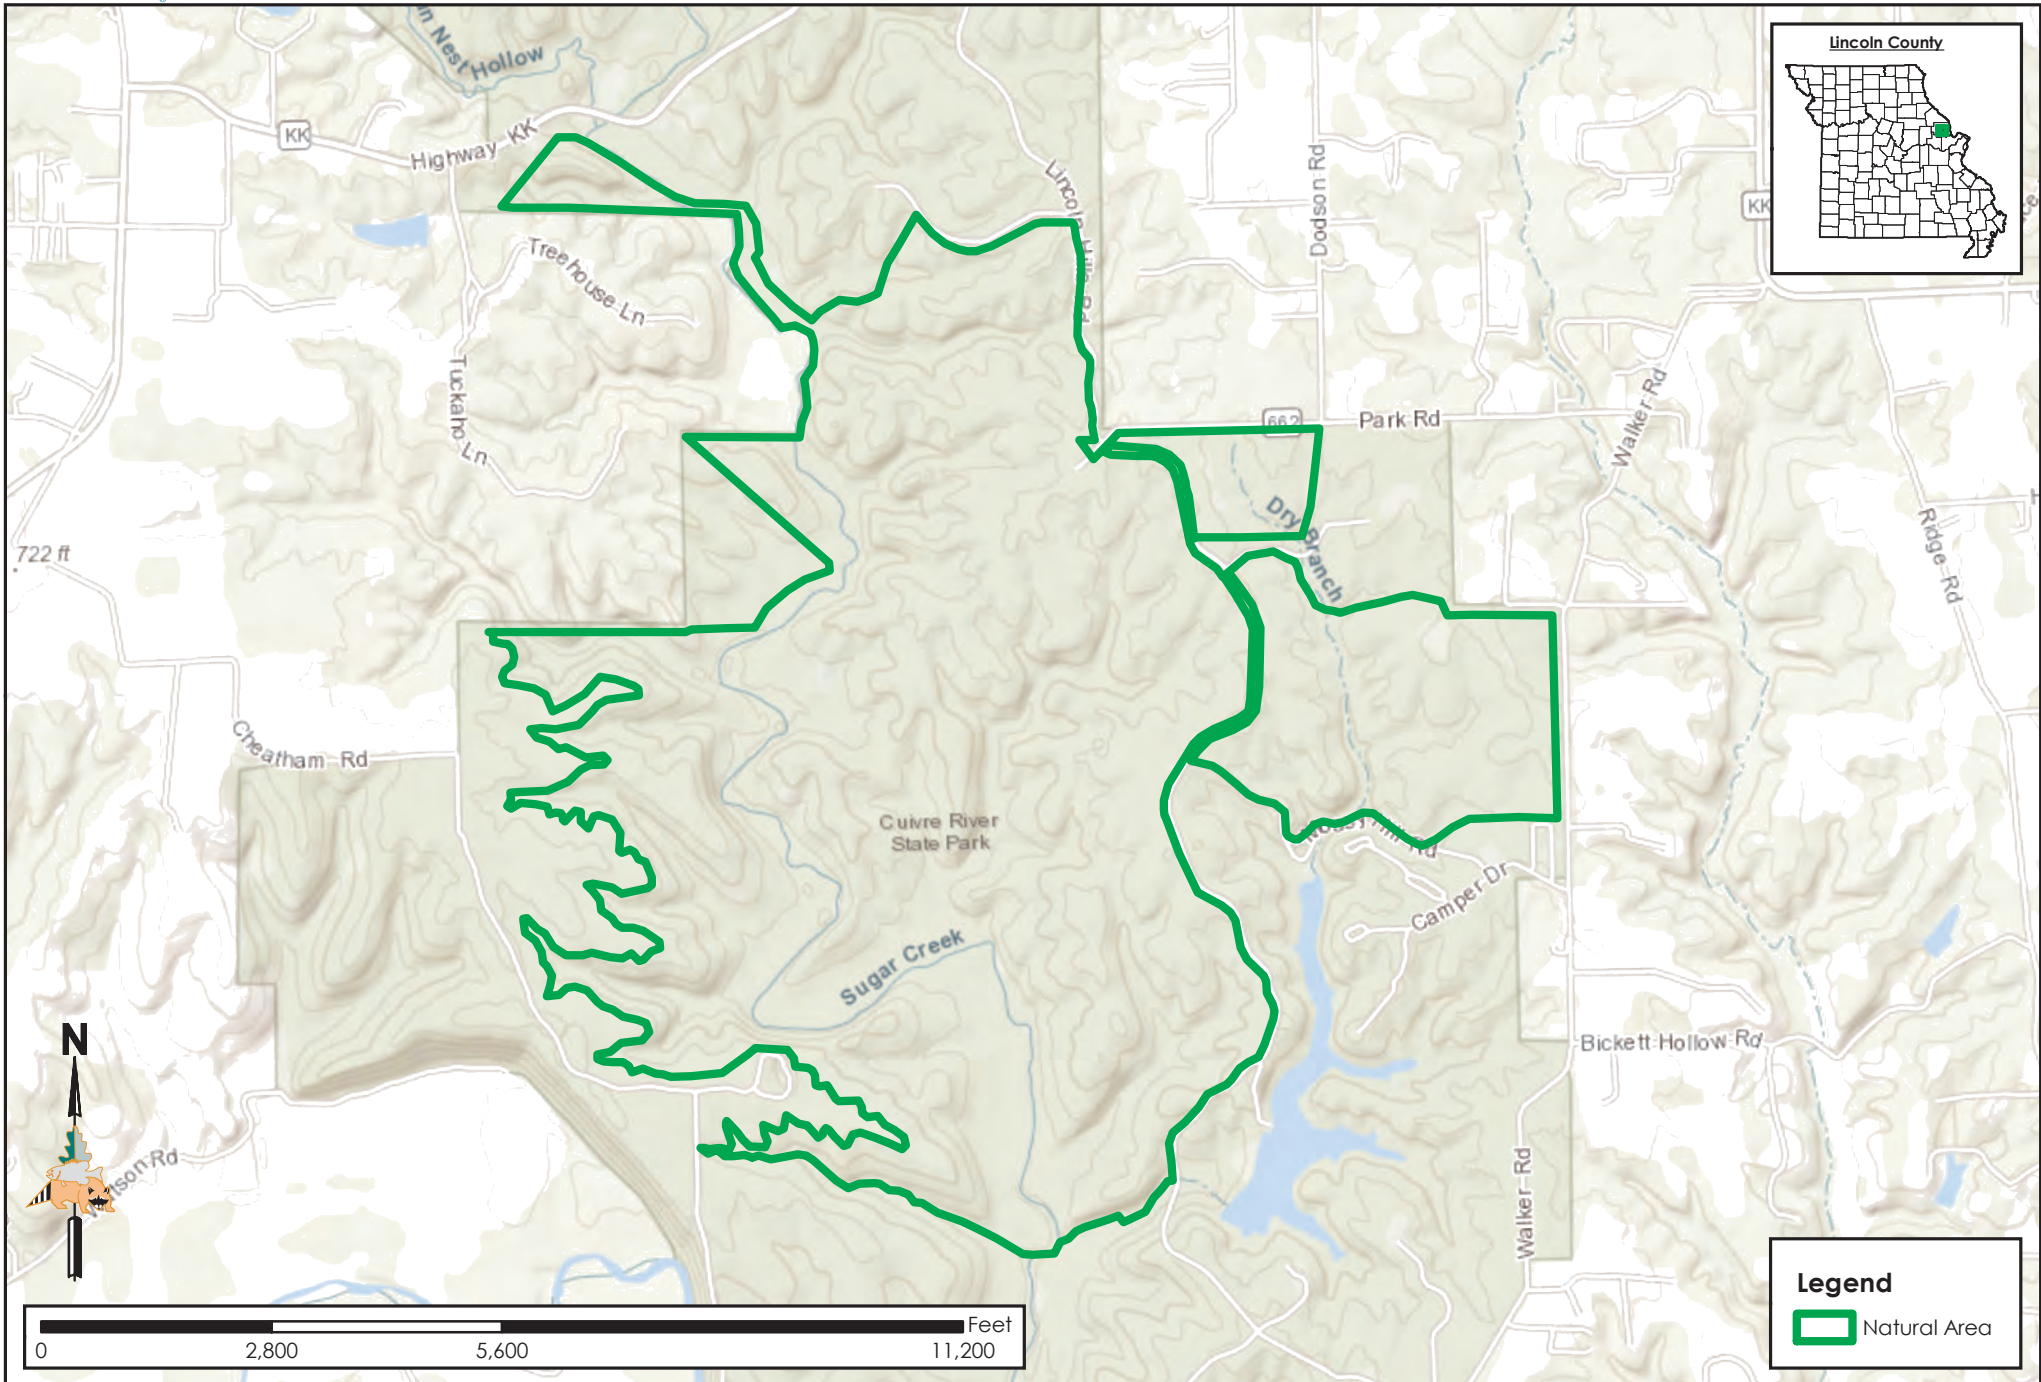

Lincoln Hills NA

Conservation Commission of the State of Missouri ©

Last Updated - 2/28/2019

MAP DISCLAIMER: Although all data in this map have been compiled by the Missouri Department of Conservation, no warranty, expressed or implied, is made by the department as to the accuracy of the data and related materials. The act of distribution shall not constitute any such warranty, and no responsibility is assumed by the department in the use of these data or related materials.