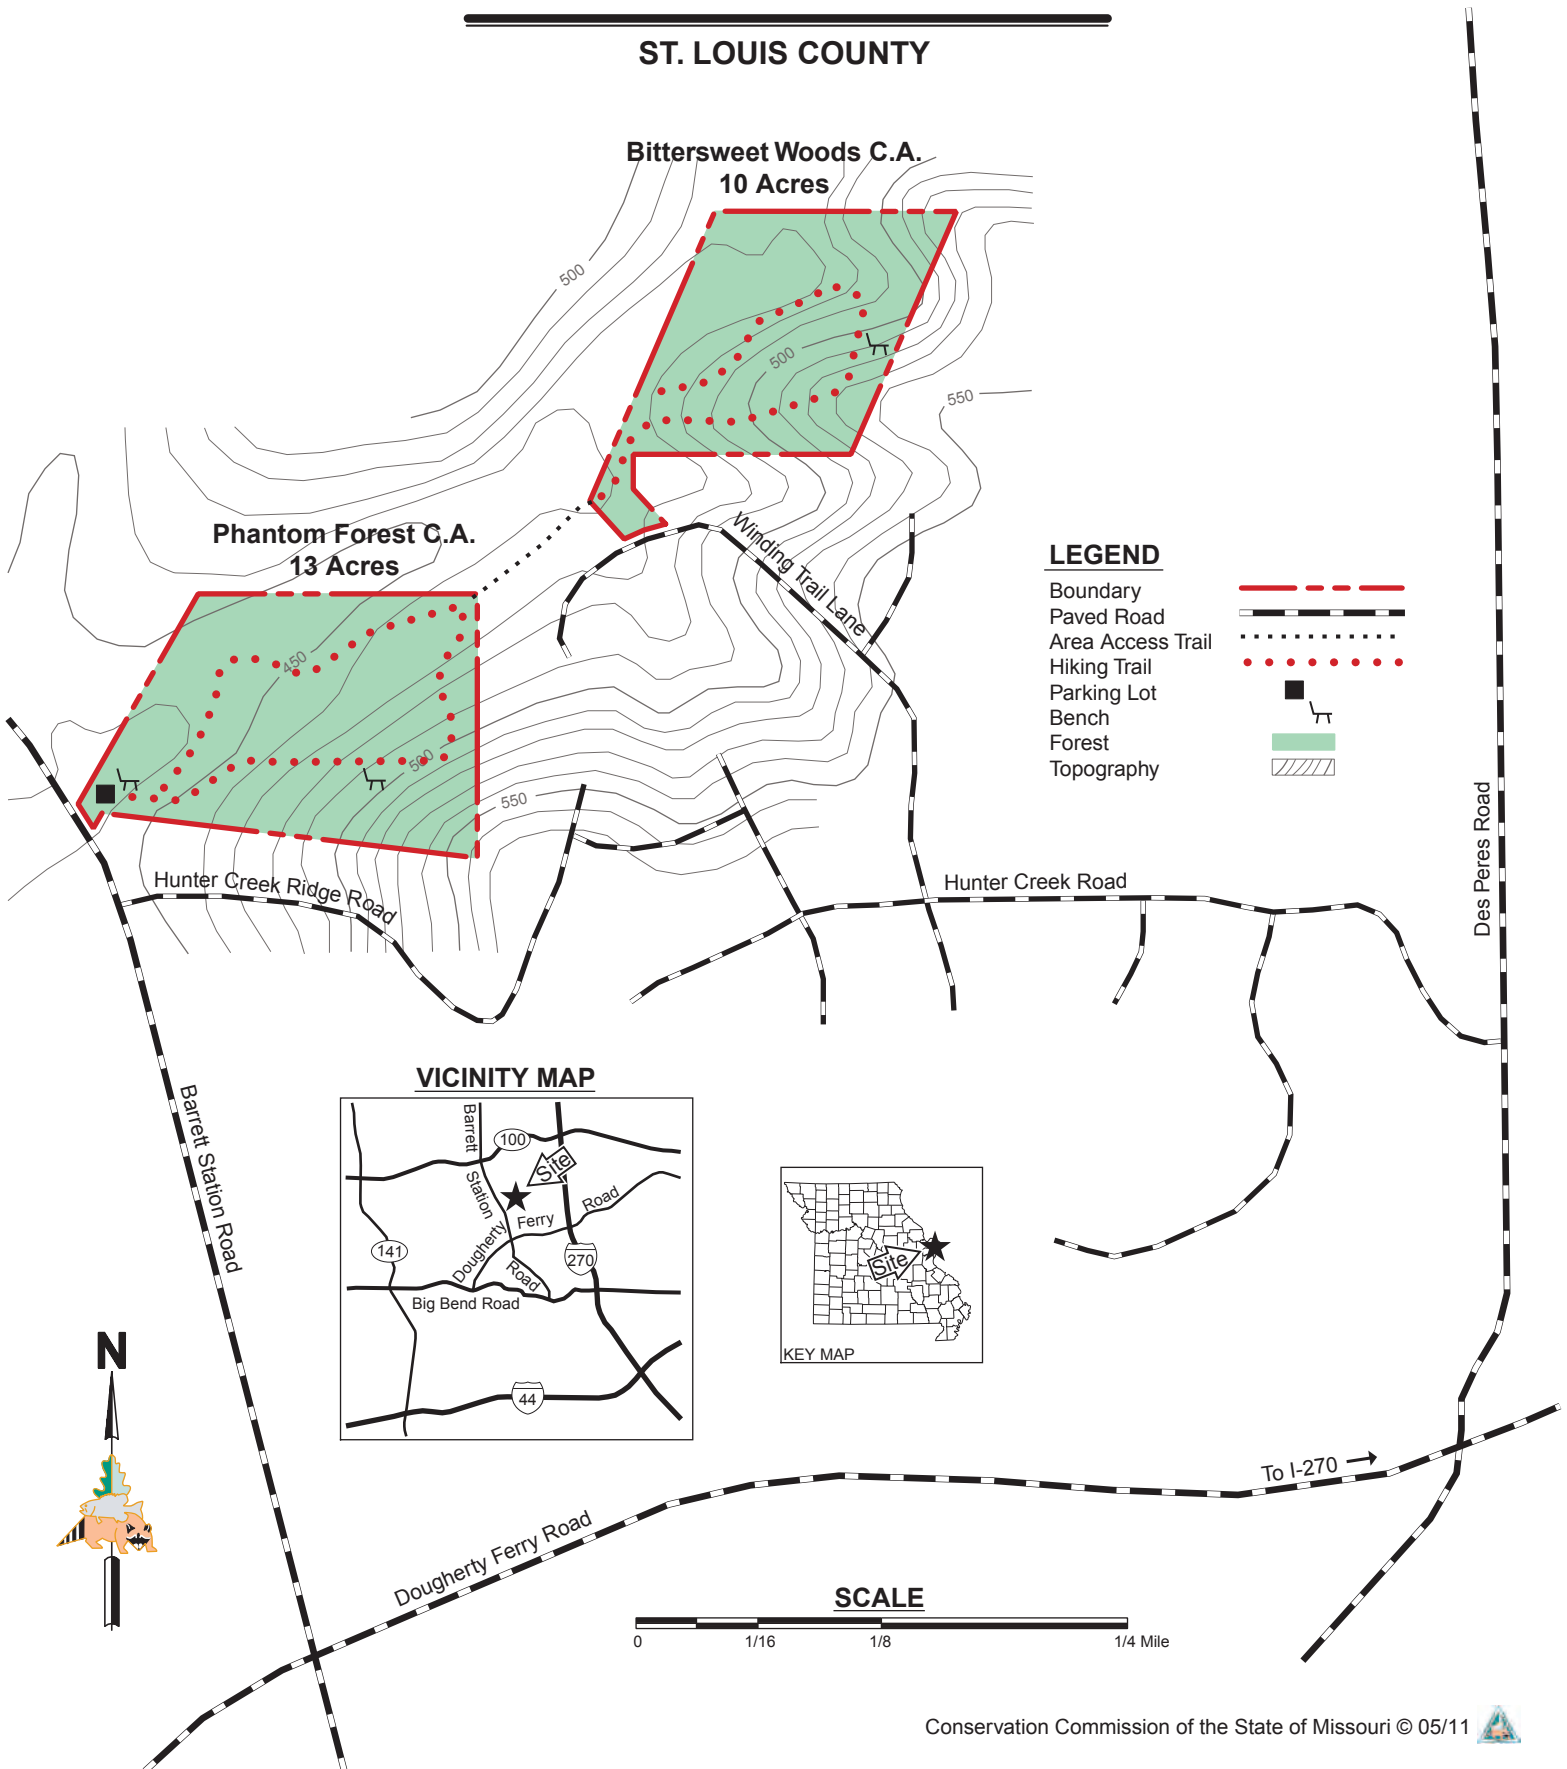

# PHANTOM FOREST and BITTERSWEET WOODS CONSERVATION AREA

ST. LOUIS COUNTY

## LEGEND

- Boundary
- Paved Road
- Area Access Trail
- Hiking Trail
- Parking Lot
- Bench
- Forest
- Topography

## VICINITY MAP

## SCALE