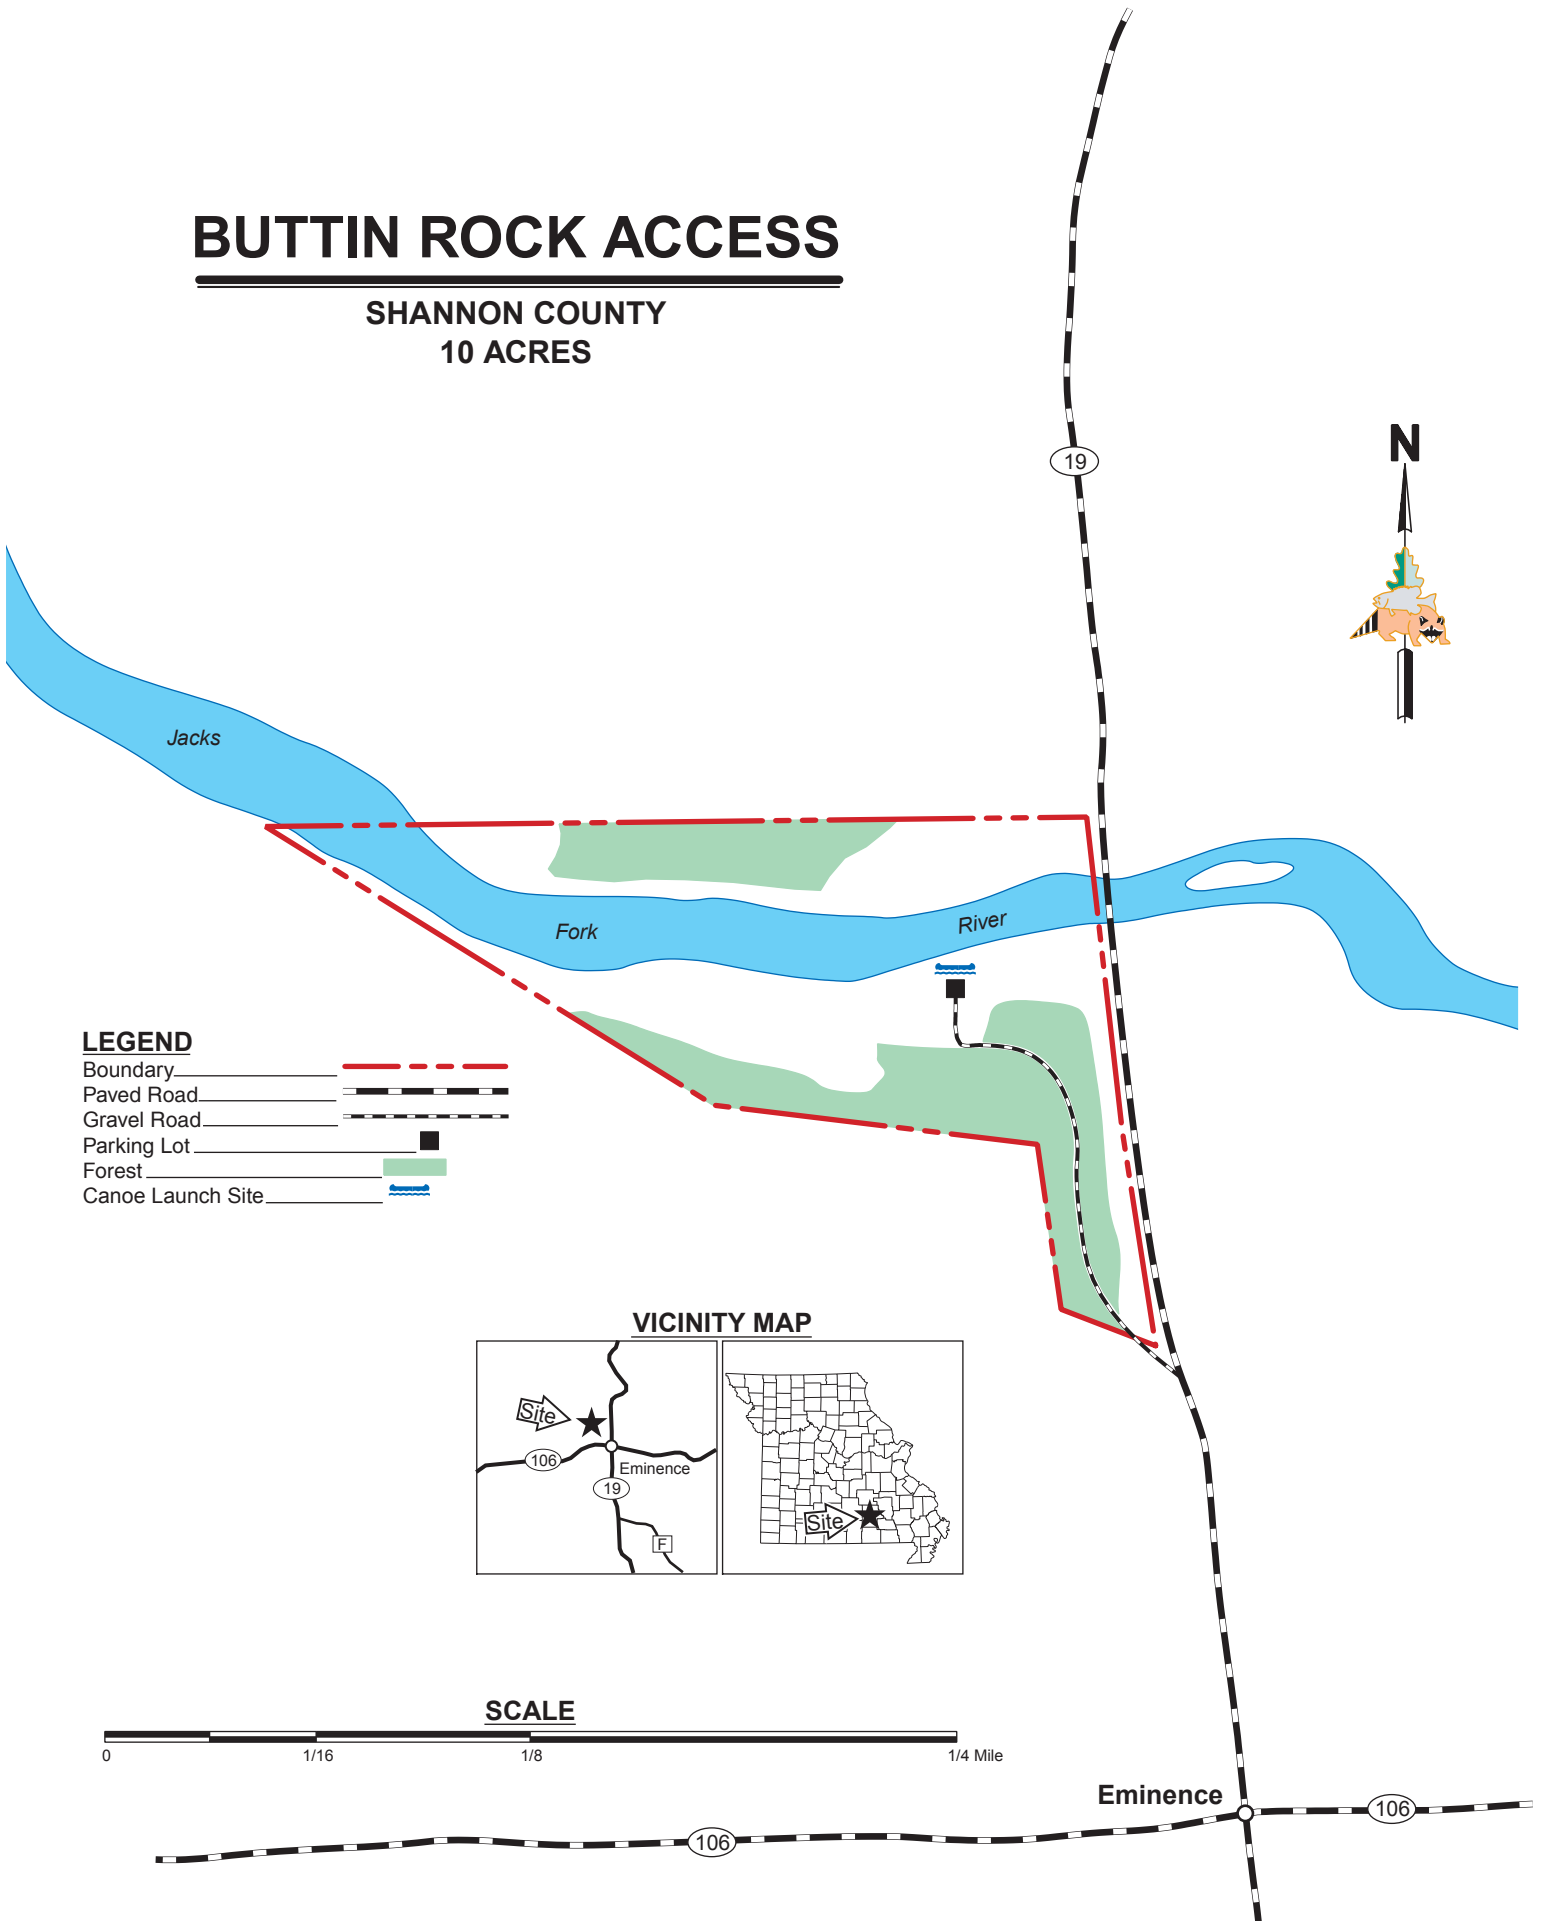

BUTTIN ROCK ACCESS

SHANNON COUNTY
10 ACRES

LEGEND

- Boundary
- Paved Road
- Gravel Road
- Parking Lot
- Forest
- Canoe Launch Site

VICINITY MAP

SCALE