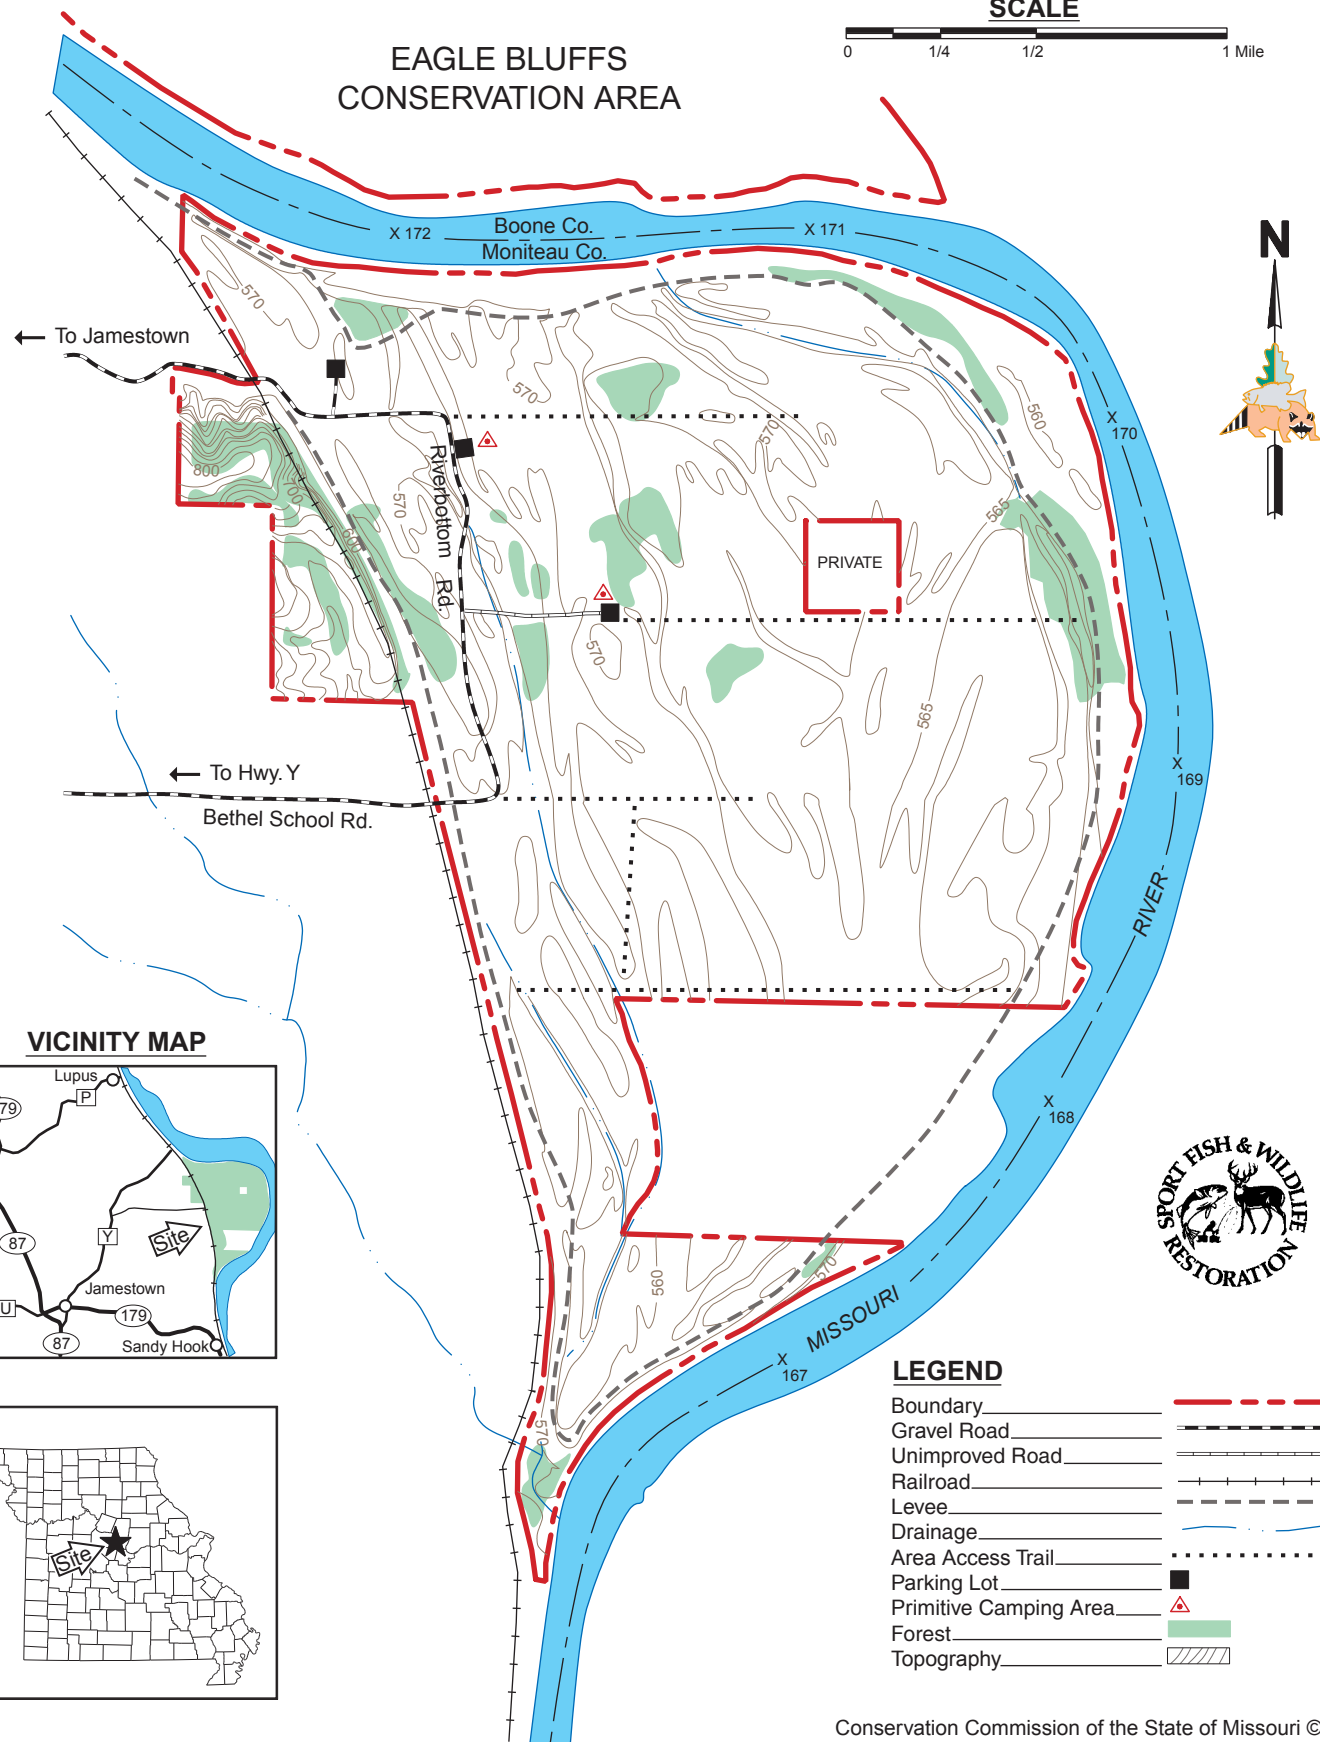

FLOWBOY BEND CONSERVATION AREA

MONITEAU COUNTY
2,617 ACRES

SCALE

EAGLE BLUFFS
CONSERVATION AREA

VICINITY MAP

LEGEND

Boundary	
Gravel Road	
Unimproved Road	
Railroad	
Levee	
Drainage	
Area Access Trail	
Parking Lot	
Primitive Camping Area	
Forest	
Topography	