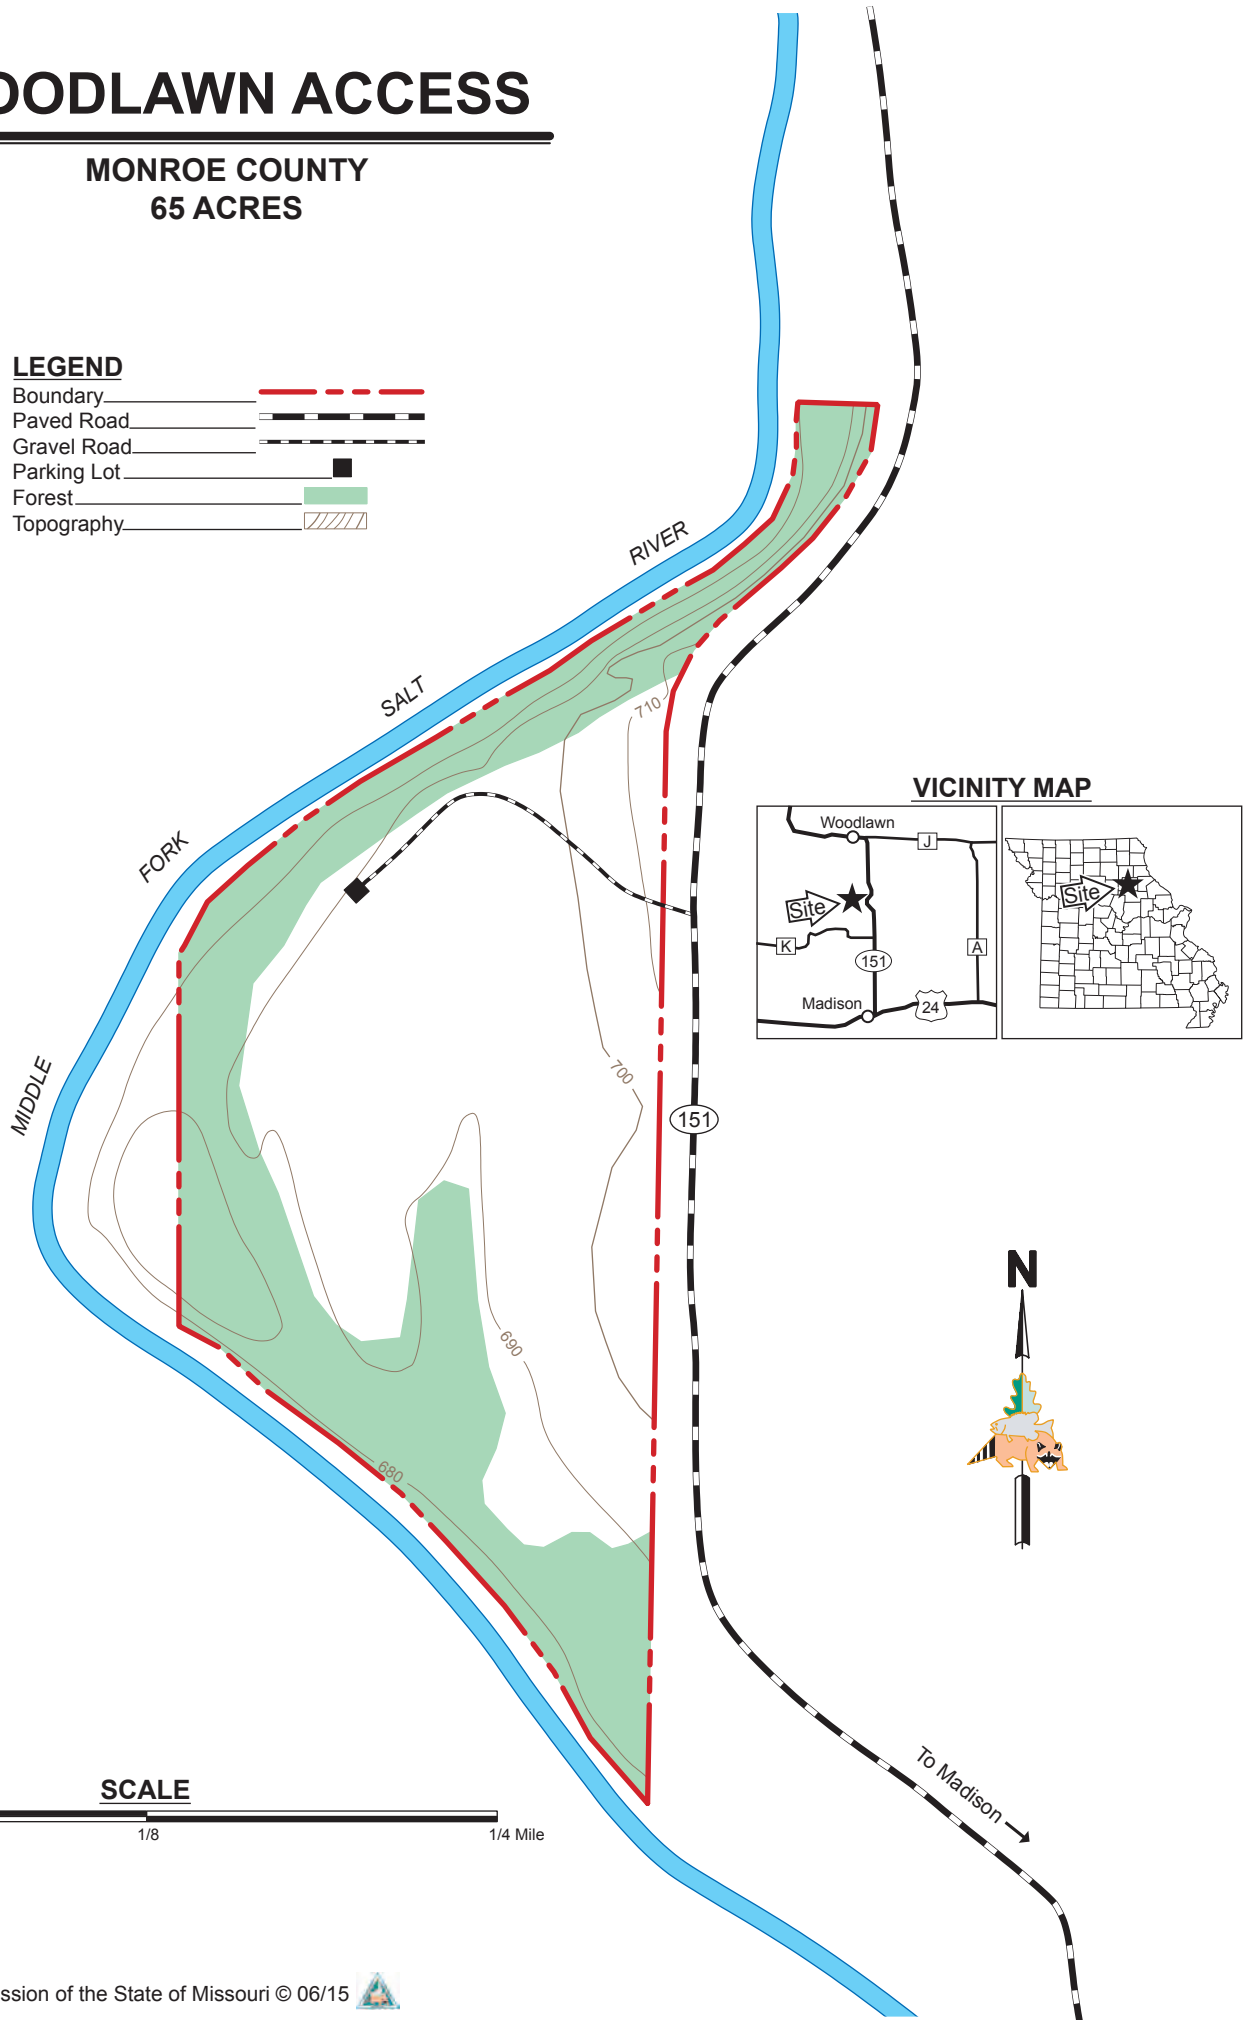

# WOODLAWN ACCESS

MONROE COUNTY  
65 ACRES

## LEGEND

- Boundary 
- Paved Road 
- Gravel Road 
- Parking Lot 
- Forest 
- Topography 

## VICINITY MAP

## SCALE