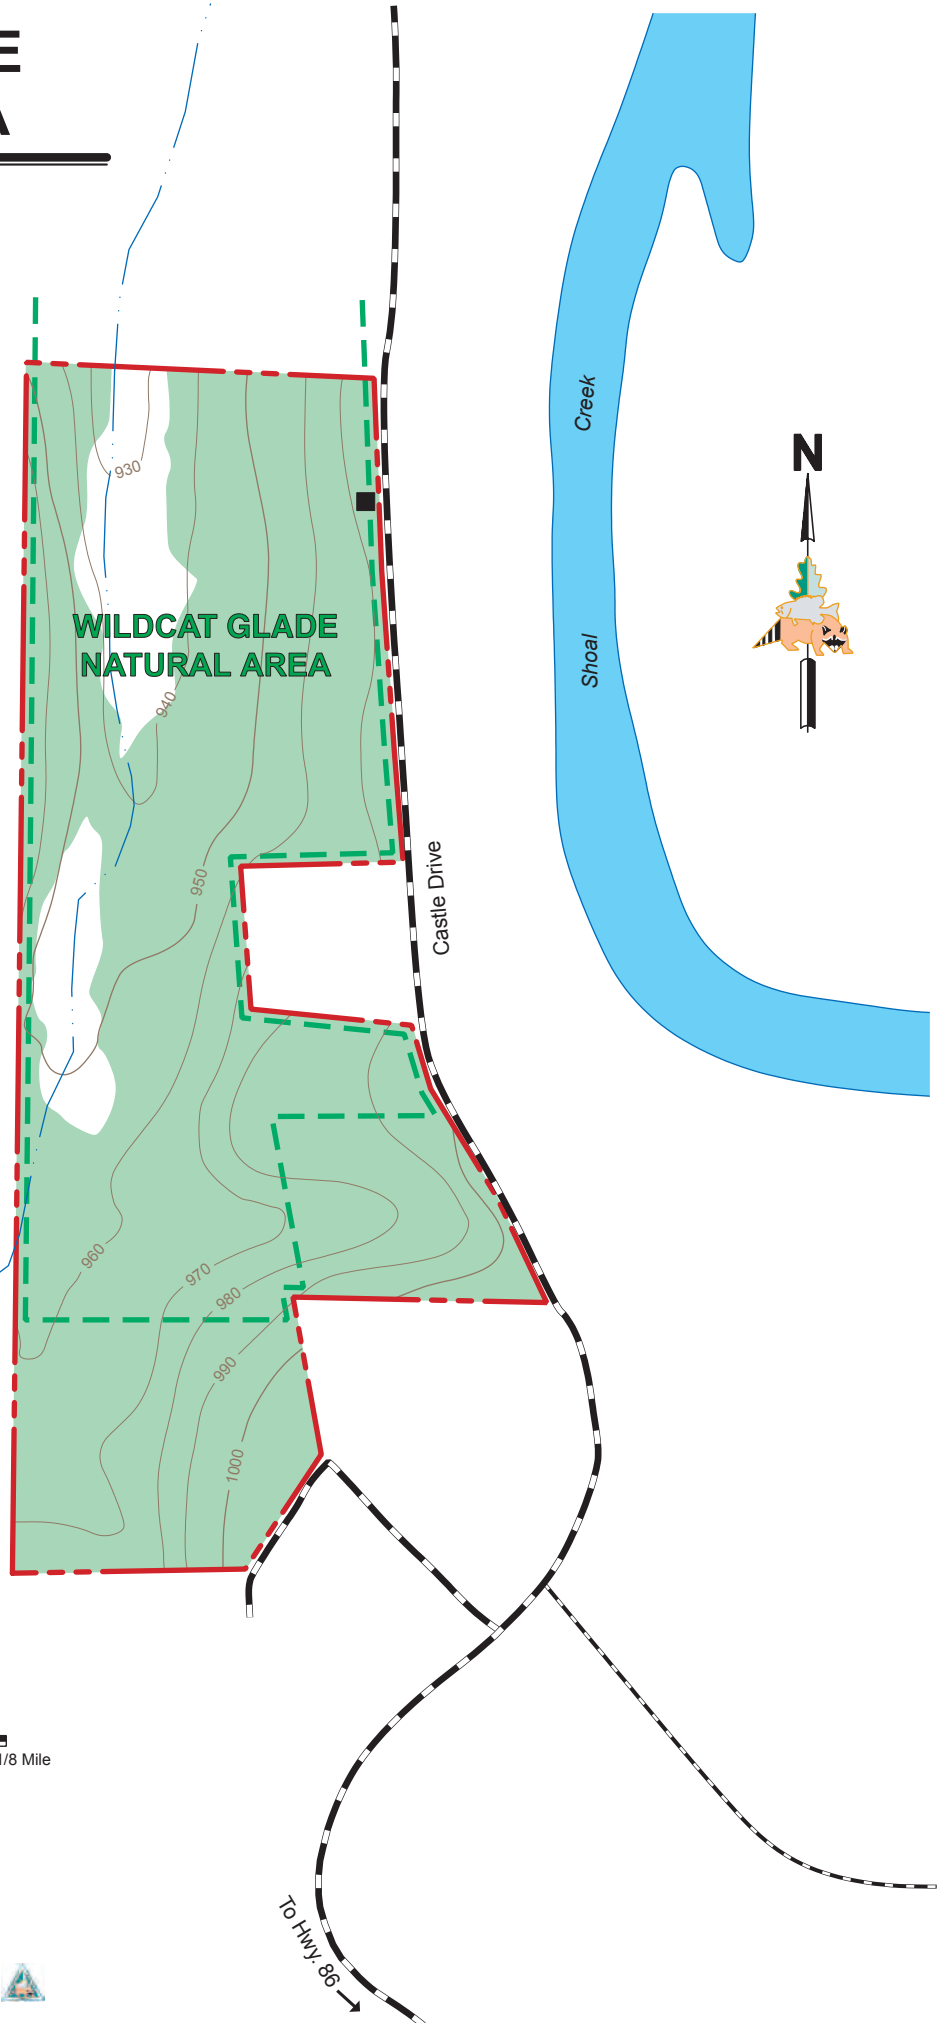

# WILDCAT GLADE NATURAL AREA

NEWTON COUNTY  
17 ACRES

## LEGEND

- Boundary 
- Paved Road 
- Gravel Road 
- Drainage 
- Parking Lot 
- Forest 
- Topography 
- Natural Area 

## VICINITY MAP

## SCALE