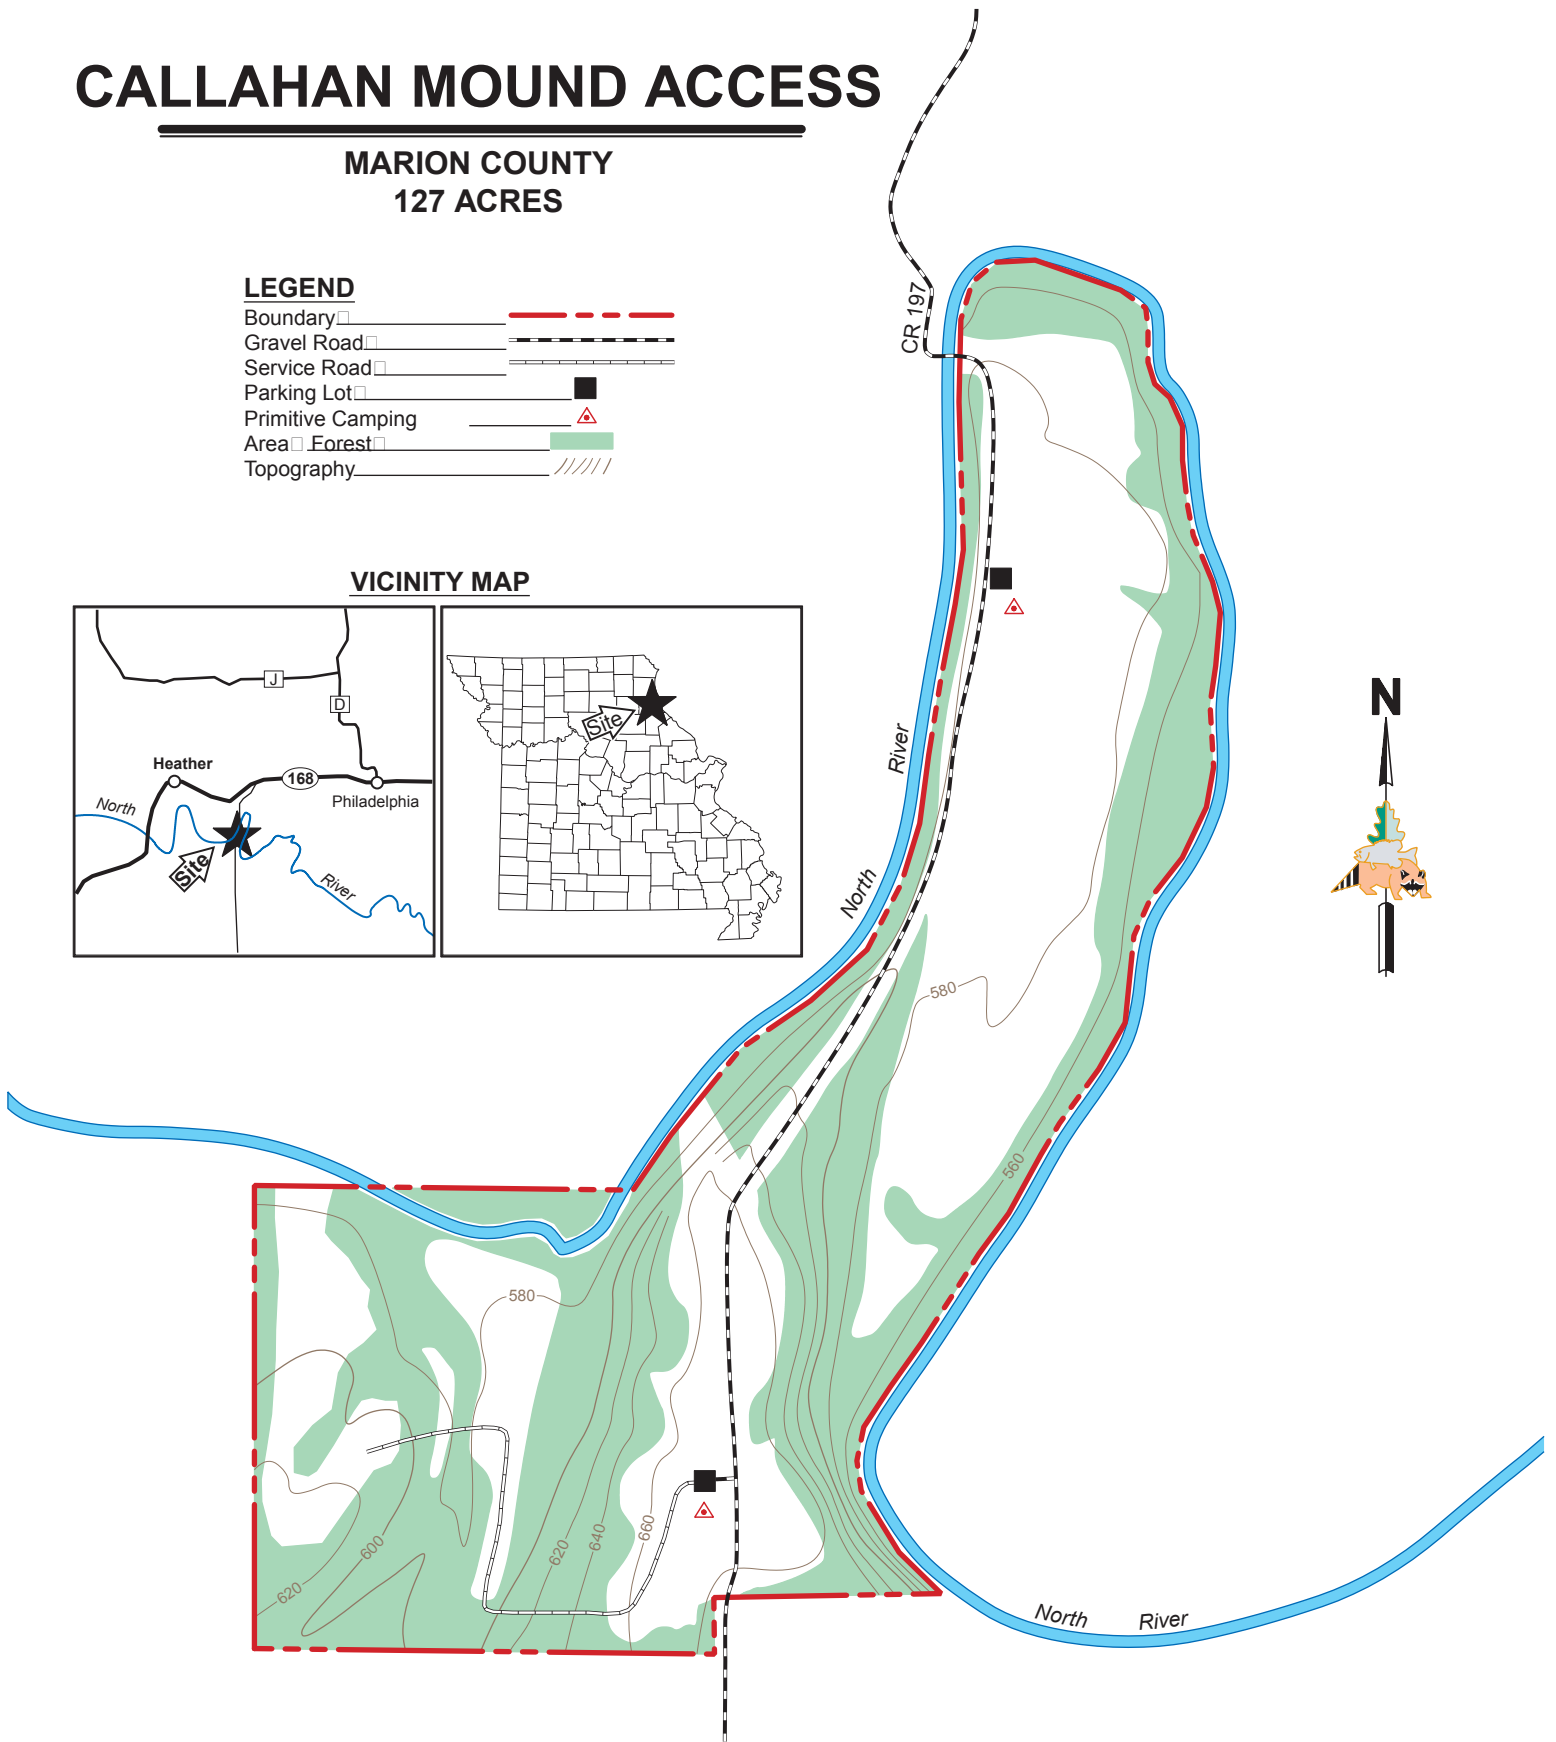

CALLAHAN MOUND ACCESS

MARION COUNTY
127 ACRES

LEGEND

Boundary	
Gravel Road	
Service Road	
Parking Lot	
Primitive Camping	
Area Forest	
Topography	

VICINITY MAP

SCALE