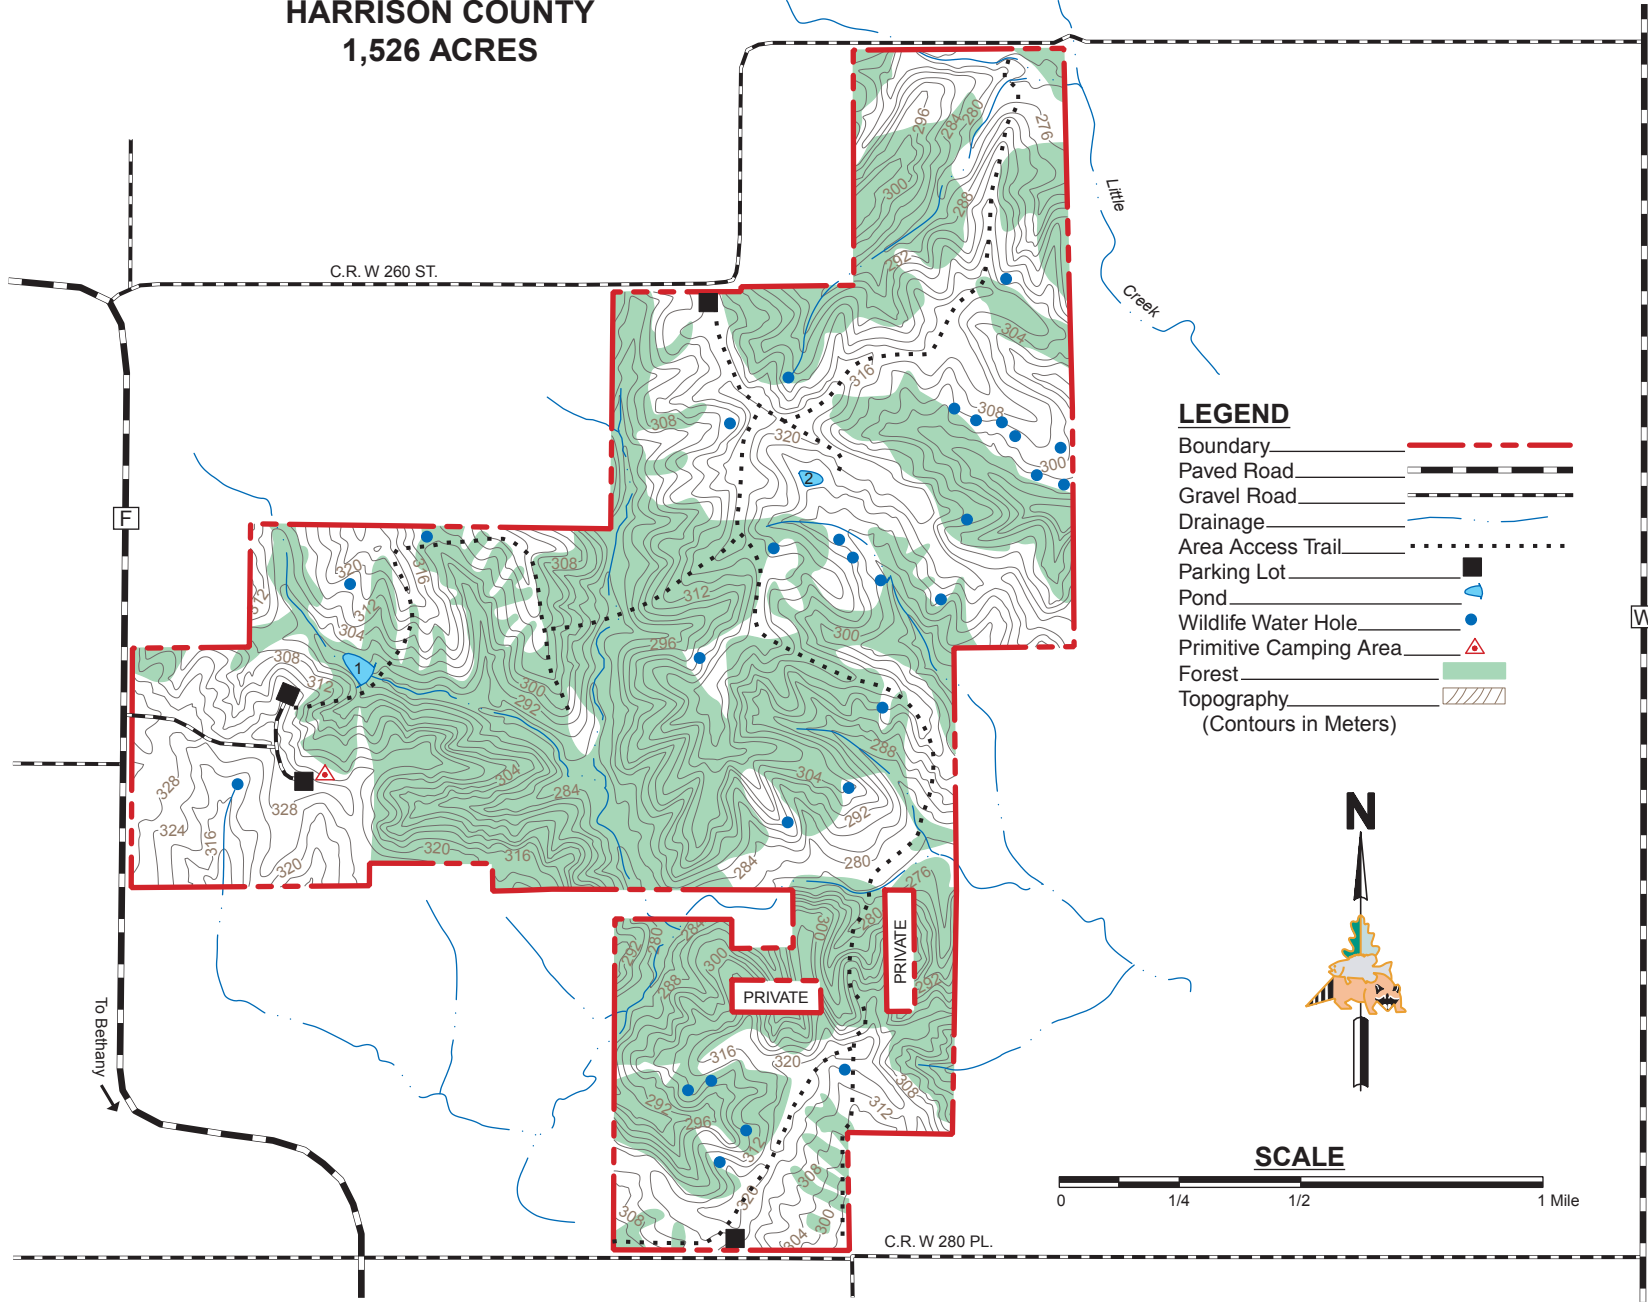

GRAND TRACE CONSERVATION AREA

HARRISON COUNTY
1,526 ACRES

LEGEND

- Boundary
- Paved Road
- Gravel Road
- Drainage
- Area Access Trail
- Parking Lot
- Pond
- Wildlife Water Hole
- Primitive Camping Area
- Forest
- Topography
(Contours in Meters)

N

SCALE

VICINITY MAP