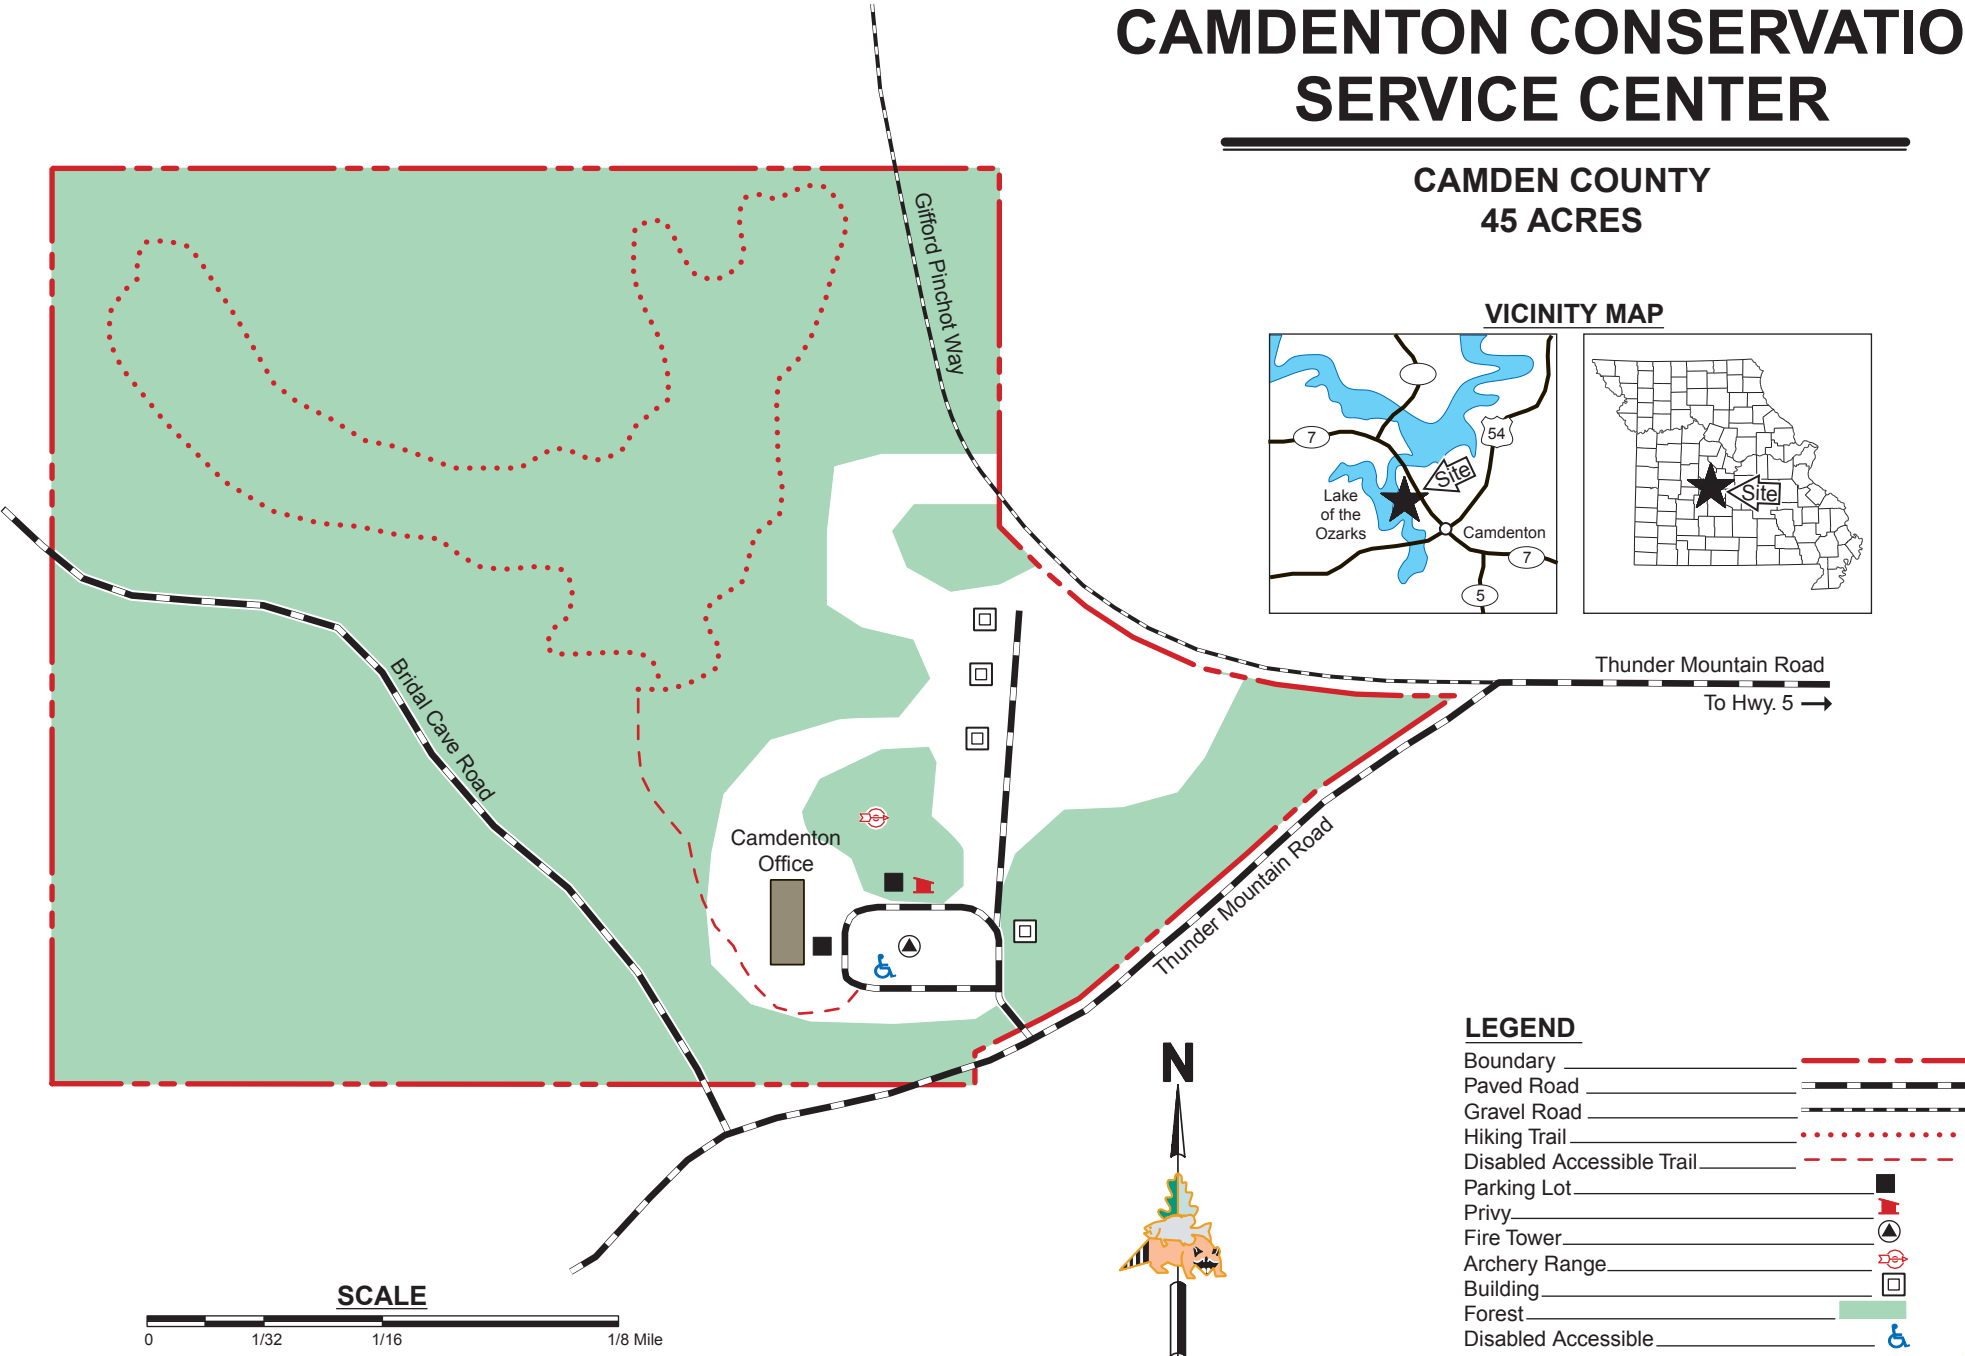

# CAMDENTON CONSERVATION SERVICE CENTER

**CAMDEN COUNTY  
45 ACRES**

**VICINITY MAP**

**LEGEND**

- Boundary
- Paved Road
- Gravel Road
- Hiking Trail
- Disabled Accessible Trail
- Parking Lot
- Privy
- Fire Tower
- Archery Range
- Building
- Forest
- Disabled Accessible