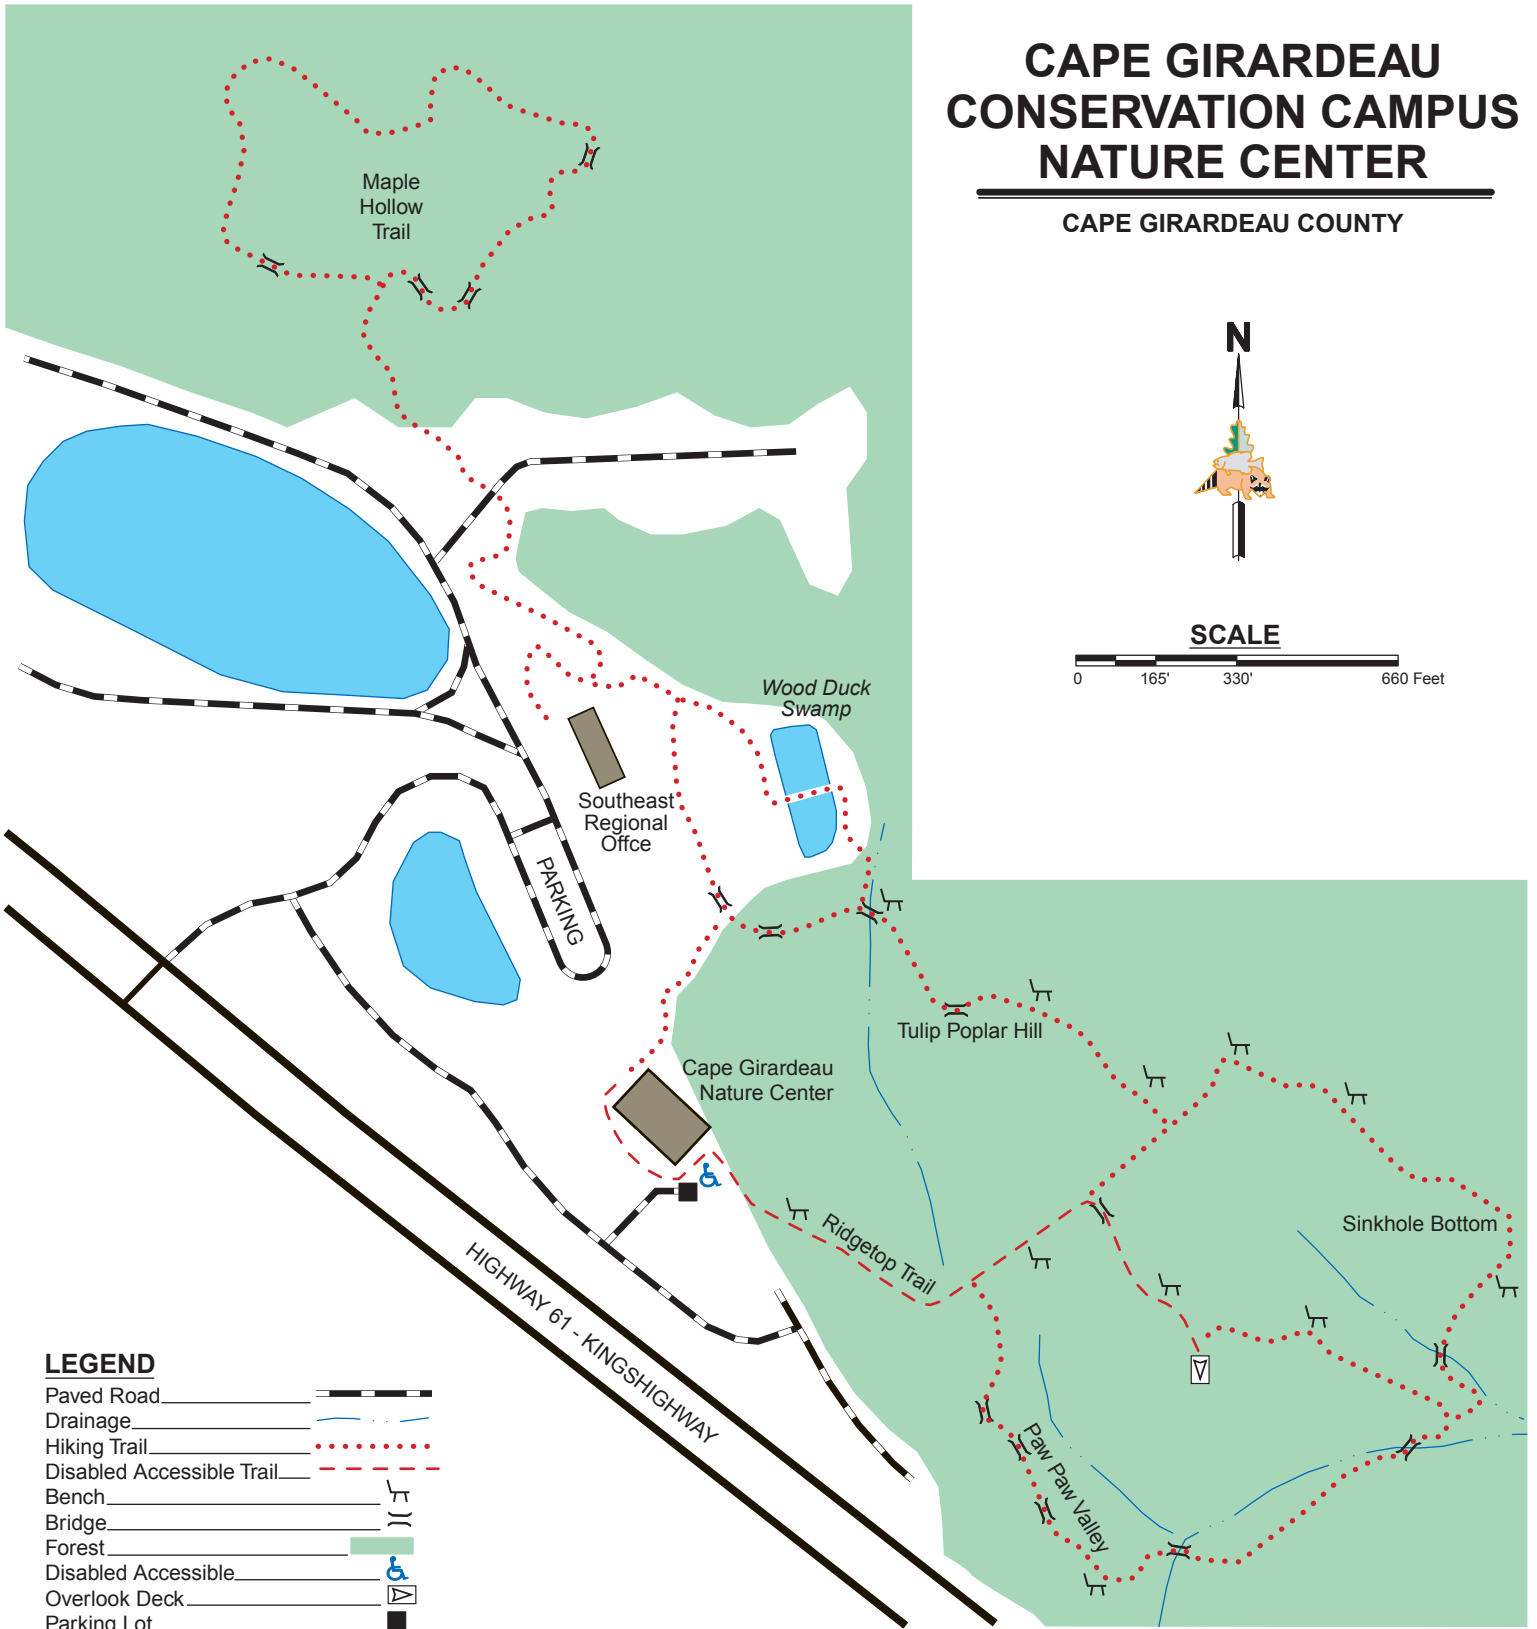

CAPE GIRARDEAU CONSERVATION CAMPUS NATURE CENTER

CAPE GIRARDEAU COUNTY

SCALE

LEGEND

- Paved Road
- Drainage
- Hiking Trail
- Disabled Accessible Trail
- Bench
- Bridge
- Forest
- Disabled Accessible
- Overlook Deck
- Parking Lot

VICINITY MAP